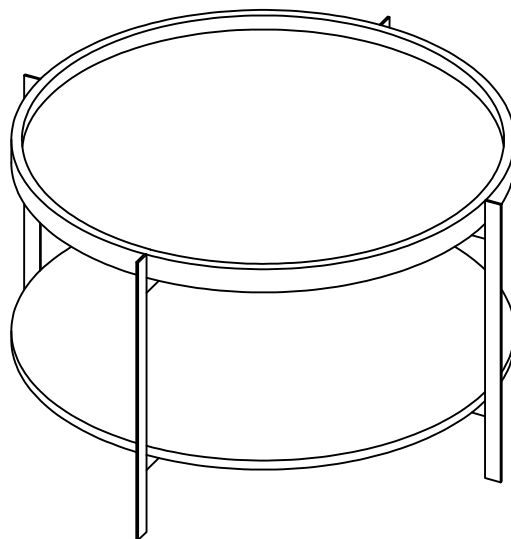

## PARTS IDENTIFICATION

A	TOP		1PC
B	BOTTOM SHELF		1PC
C	LEG FRAME		1PC

## HARDWARE IDENTIFICATION

1	SHORT BOLT (M5 x 16mm - BLK)		4PCS
2	LONG BOLT (M5 x 20mm - BLK)		4PCS
3	ALLEN WRENCH (3mm - BLK)		1PC
4	FLAT WASHER (6mm - BLK)		8PCS

ITEM: **721888**

**ASSEMBLY INSTRUCTIONS**

**STEP 1**

**BOTTOM VIEW**

**STEP 2**

**COMPLETE**

ITEM: 721888

Note : Dimension tolerance  $\pm 5\%$