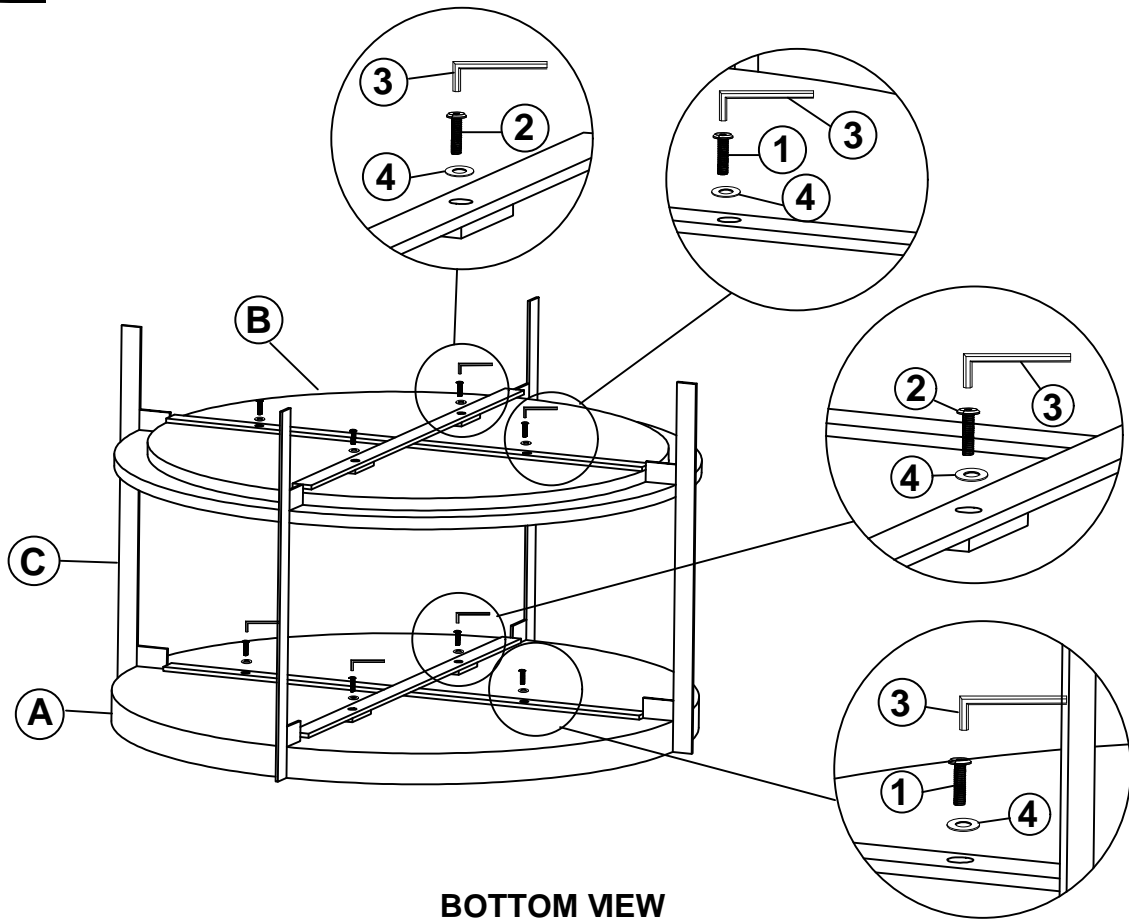

## PARTS IDENTIFICATION

A	TOP		1PC
B	BOTTOM SHELF		1PC
C	LEG FRAME		1PC

## HARDWARE IDENTIFICATION

1	SHORT BOLT (M5 x 16mm - BLK)		4PCS
2	LONG BOLT (M5 x 20mm - BLK)		4PCS
3	ALLEN WRENCH (3mm - BLK)		1PC
4	FLAT WASHER (6mm - BLK)		8PCS

ITEM: **721888**

**ASSEMBLY INSTRUCTIONS**

**STEP 1**

**BOTTOM VIEW**

**STEP 2**

**COMPLETE**

ITEM: 721888

Note : Dimension tolerance  $\pm 5\%$