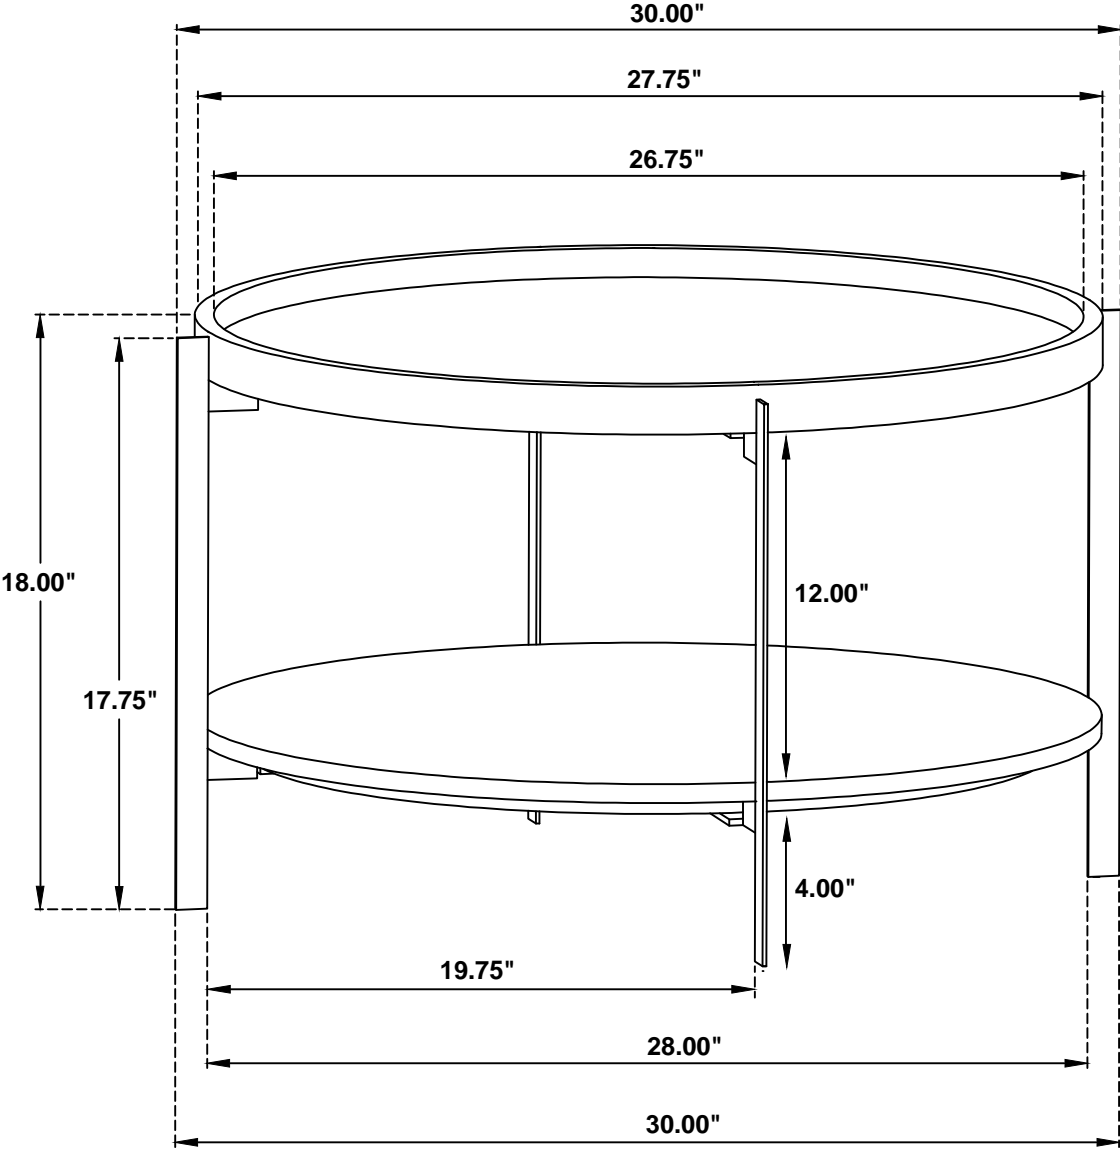

## PARTS IDENTIFICATION

A	TOP		1PC
B	BOTTOM SHELF		1PC
C	LEG FRAME		1PC

## HARDWARE IDENTIFICATION

1	SHORT BOLT (M5 x 16mm - BLK)		4PCS
2	LONG BOLT (M5 x 20mm - BLK)		4PCS
3	ALLEN WRENCH (3mm - BLK)		1PC
4	FLAT WASHER (6mm - BLK)		8PCS

ITEM: **721888**

**ASSEMBLY INSTRUCTIONS**

**STEP 1**

**BOTTOM VIEW**

**STEP 2**

**COMPLETE**

ITEM: 721888

Note : Dimension tolerance  $\pm 5\%$