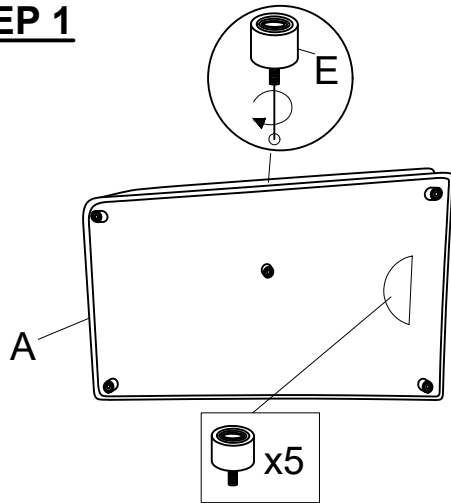

ITEM:508854

ASSEMBLY INSTRUCTIONS

ASSEMBLY TIPS:

1. Remove hardware from box and sort by size.
2. Please check to see that all hardware and parts are present prior to start of assembly.
3. Please follow attached instructions in the same sequence as numbered to assure fast & easy assembly.

WARNING!

1. Don't attempt to repair or modify parts that are broken or defective. Please contact the store immediately.
2. This product is for home use only and not intended for commercial establishments.

ASSEMBLY TIME 5 MINUTES

A RAF CUDDLER BASE

1PC

B LEFT BACK CUSHION

1PC

C RIGHT BACK CUSHION

1PC

D PILLOW

2PCS

E LEG

5PCS

STEP 1

STEP 2

STEP 3