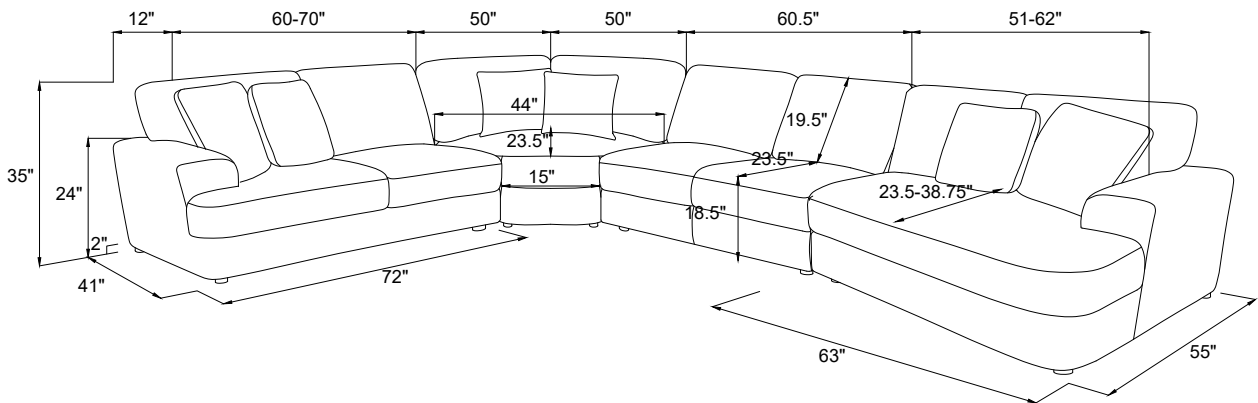

WEDGE

ARMLESS LOVE SEAT

RAF CUDDLER

ITEM: 508851-SEC

Note: Dimension tolerance $\pm 5\%$