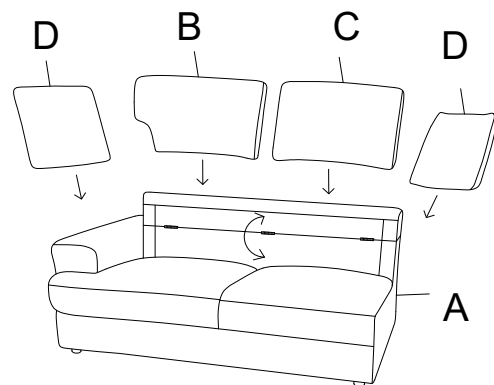

ASSEMBLY INSTRUCTIONS

COASTER FINE FURNITURE

Fine Furniture for every stage of life

ITEM: 508851

ASSEMBLY INSTRUCTIONS

ASSEMBLY TIPS:

1. Remove hardware from box and sort by size.
2. Please check to see that all hardware and parts are present prior to start of assembly.
3. Please follow attached instructions in the same sequence as numbered to assure fast & easy assembly.

ASSEMBLY TIME 5 MINUTES

PARTS IDENTIFICATION

A	LAF SOFA BASE		1PC	B	LEFT BACK CUSHION		1PC
C	RIGHT BACK CUSHION		1PC	D	PILLOW		2PCS
E	LEG		5PCS				

STEP 1

STEP 2

STEP 3

ITEM: 508852

ASSEMBLY INSTRUCTIONS