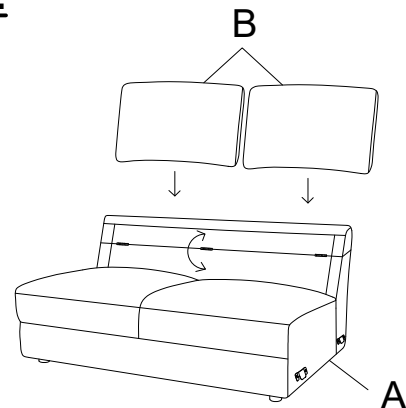

ITEM: 508853

ASSEMBLY INSTRUCTIONS

ASSEMBLY TIPS:

1. Remove hardware from box and sort by size.
2. Please check to see that all hardware and parts are present prior to start of assembly.
3. Please follow attached instructions in the same sequence as numbered to assure fast & easy assembly.

WARNING!

1. Don't attempt to repair or modify parts that are broken or defective. Please contact the store immediately.
2. This product is for home use only and not intended for commercial establishments.

ASSEMBLY TIME 5 MINUTES

A ARMLESS
LOVESEAT BASE

1PC

B BACK CUSHION

2PCS

C LEG

5PCS

STEP 1

STEP 2

STEP 3