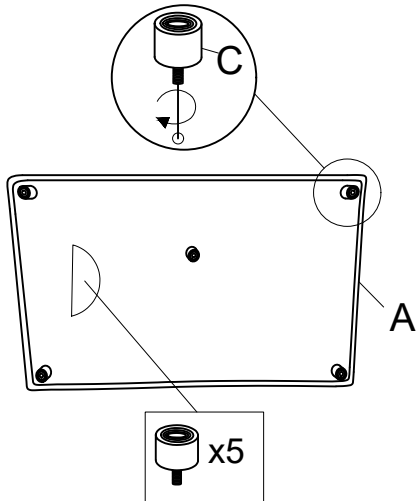

ASSEMBLY TIME 5 MINUTES

A ARMLESS
LOVESEAT BASE

1PC

B BACK CUSHION

2PCS

C LEG

5PCS

STEP 1