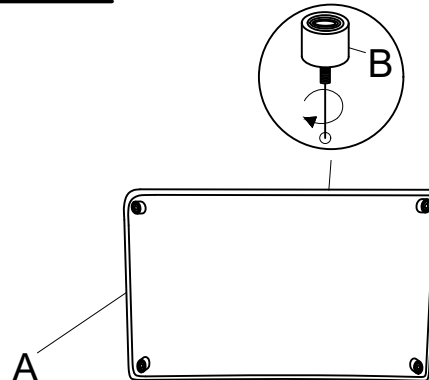

ASSEMBLY TIME 5 MINUTES

A STORAGE OTTOMAN BASE

1PC

B LEG

4PCS

STEP 1

STEP 2

STEP 3