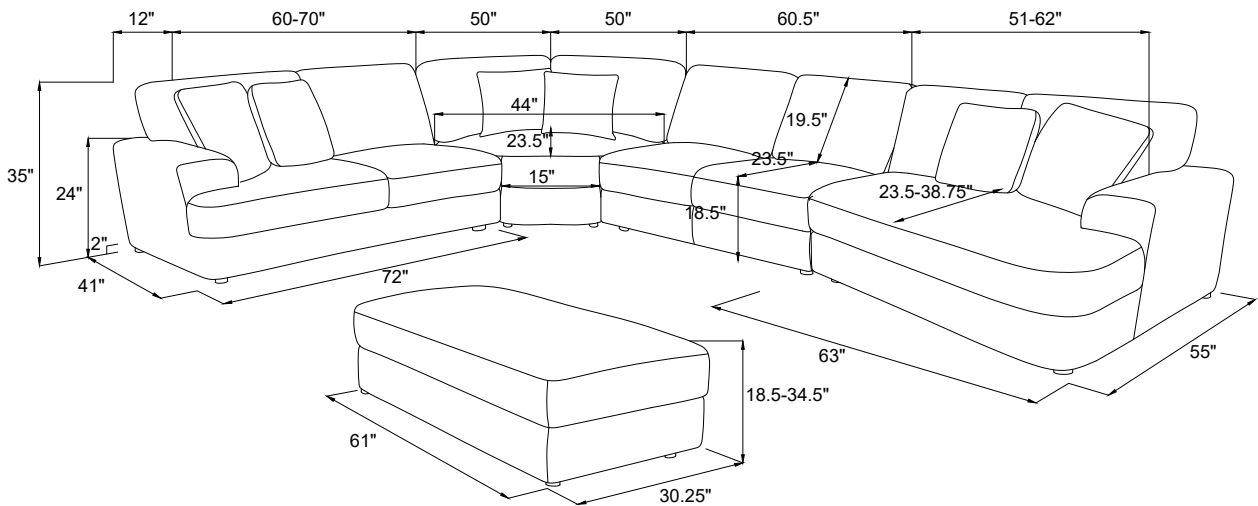

ITEM: 508851-SET

LAF SOFA

WEDGE

ARMLESS LOVESEAT

RAF CUDDLER

STORAGE OTTOMAN

ITEM: 508851-SET

Note: Dimension tolerance $\pm 5\%$