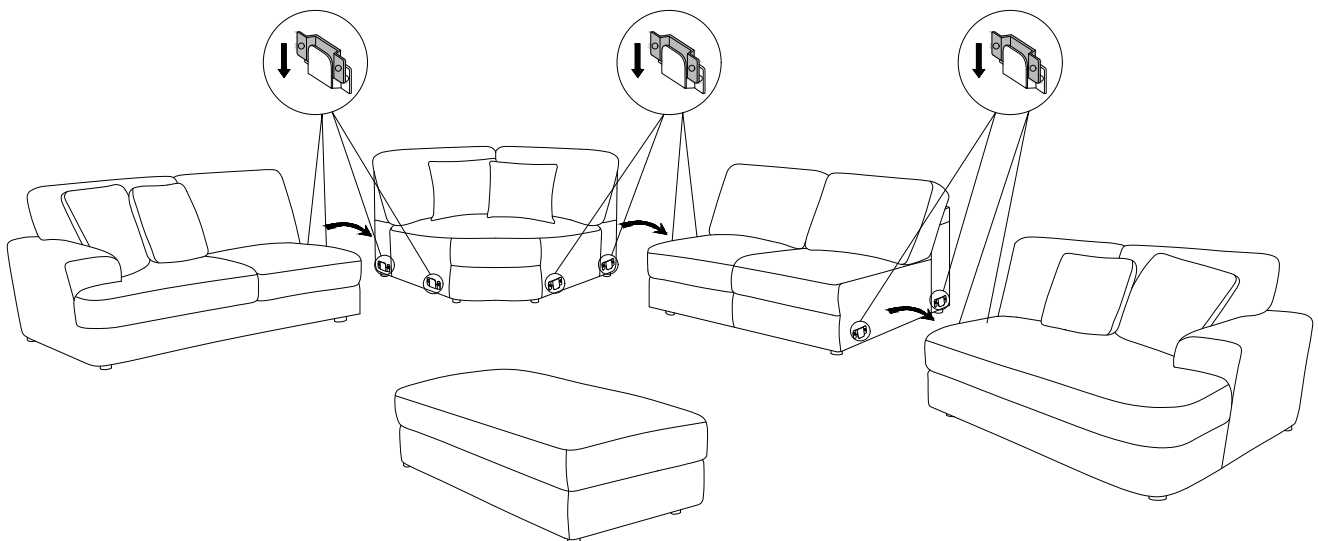

ITEM: 508851-SET

LAF SOFA

WEDGE

ARMLESS LOVESEAT

RAF CUDDLER

STORAGE OTTOMAN

ITEM: 508851-SET

Note: Dimension tolerance $\pm 5\%$