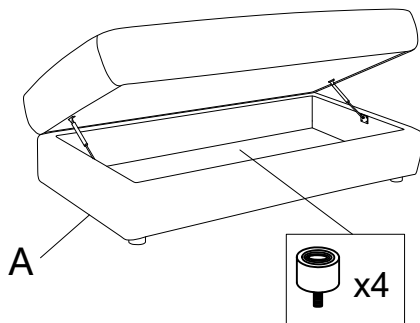

ASSEMBLY TIME 5 MINUTES

A STORAGE OTTOMAN BASE

1PC

B LEG

4PCS

STEP 1

STEP 2

STEP 3