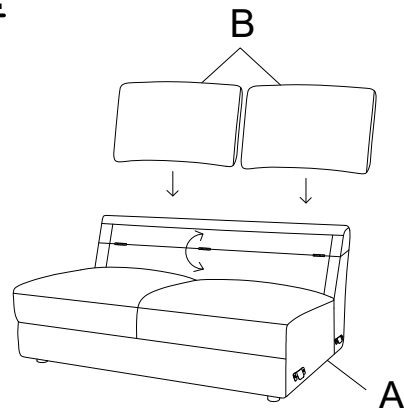

ITEM: 508853

ASSEMBLY INSTRUCTIONS

ASSEMBLY TIPS:

1. Remove hardware from box and sort by size.
2. Please check to see that all hardware and parts are present prior to start of assembly.
3. Please follow attached instructions in the same sequence as numbered to assure fast & easy assembly.

WARNING!

1. Don't attempt to repair or modify parts that are broken or defective. Please contact the store immediately.
2. This product is for home use only and not intended for commercial establishments.

ASSEMBLY TIME 5 MINUTES

A ARMLESS
LOVESEAT BASE

1PC

B BACK CUSHION

2PCS

C LEG

5PCS

STEP 1

STEP 2

STEP 3