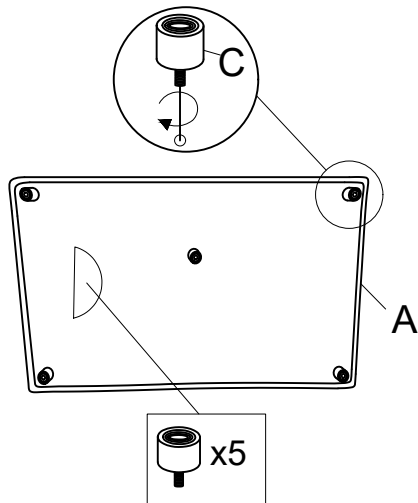

ASSEMBLY TIME 5 MINUTES

A ARMLESS
LOVESEAT BASE

1PC

B BACK CUSHION

2PCS

C LEG

5PCS

STEP 1

STEP 2

STEP 3

ITEM: 508854

ASSEMBLY INSTRUCTIONS

ASSEMBLY TIPS:

1. Remove hardware from box and sort by size.
2. Please check to see that all hardware and parts are present prior to start of assembly.
3. Please follow attached instructions in the same sequence as numbered to assure fast & easy assembly.