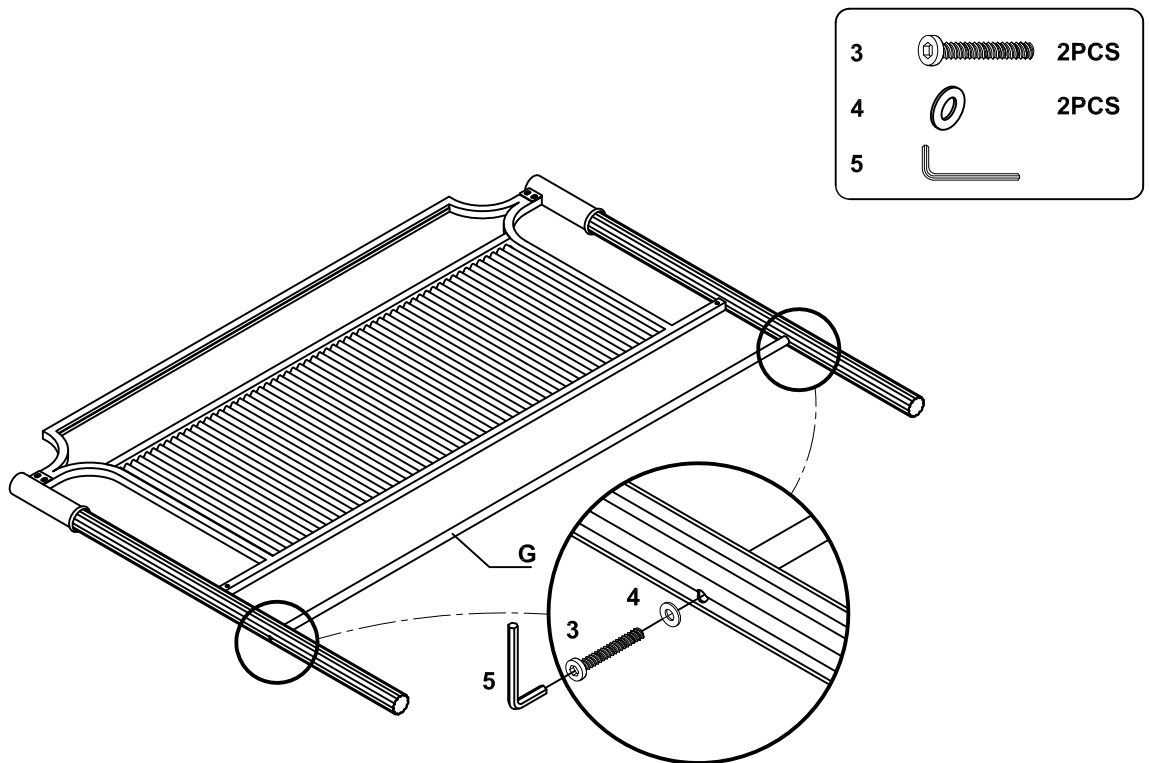

ITEM: **360321Q/360321KE**

ASSEMBLY INSTRUCTIONS

STEP 1:

ASSEMBLY

Do not fully tighten all bolts until assembly is complete.
This will help all parts to assemble properly.

STEP 2: