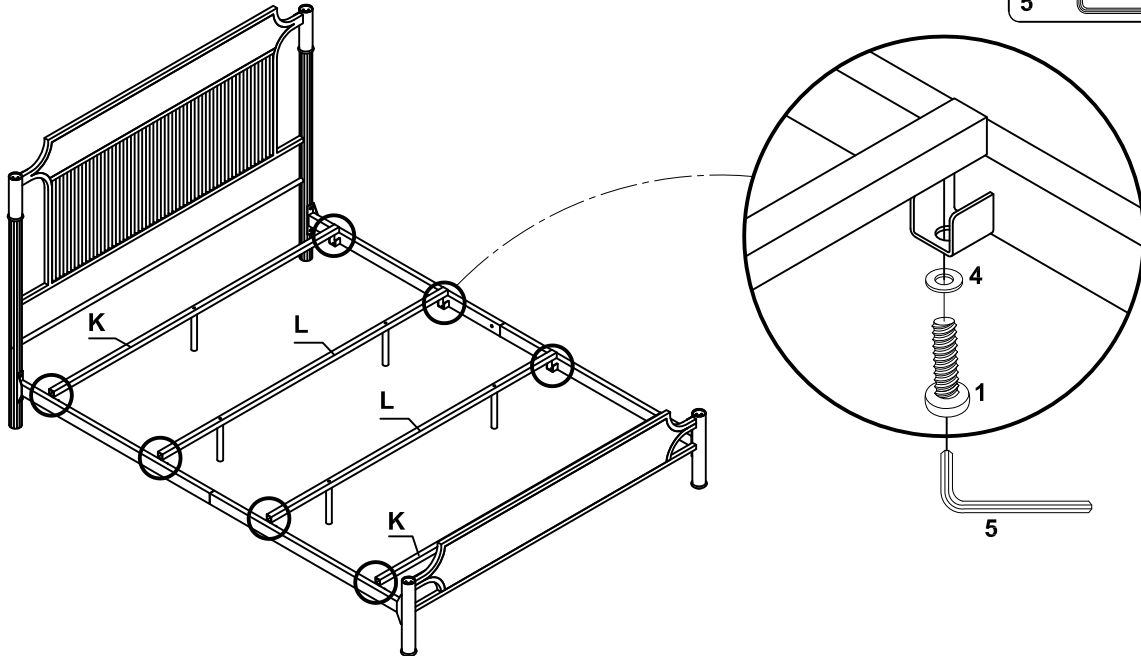

STEP 4:

1		6PCS
4		6PCS
5		

ITEM: **360321Q/360321KE**

ASSEMBLY INSTRUCTIONS

STEP 5:

STEP 6:

ITEM: **360321Q/360321KE**

ASSEMBLY INSTRUCTIONS

STEP 7:

1		8PCS
4		8PCS
5		

STEP 8:

ITEM: **360321Q /360321KE**

ASSEMBLY INSTRUCTIONS

STEP 9:

WARNINGS:

- Use only mattress which is 79"-80" long and 59"-60"wide. (ITEM NO:360321Q)
- Use only mattress which is 79"-80" long and 75"-76"wide.(ITEM NO:360321KE)
- Do not allow horseplay or under the bed and prohibit jumping on the bed.
- Periodically check and ensure that all the components are in their proper position, free from damage, and that all connectors are tight.
- Do not use substitute parts, Contact the store for replacement part.
- Maximum total weight is not to exceed 800 lbs.