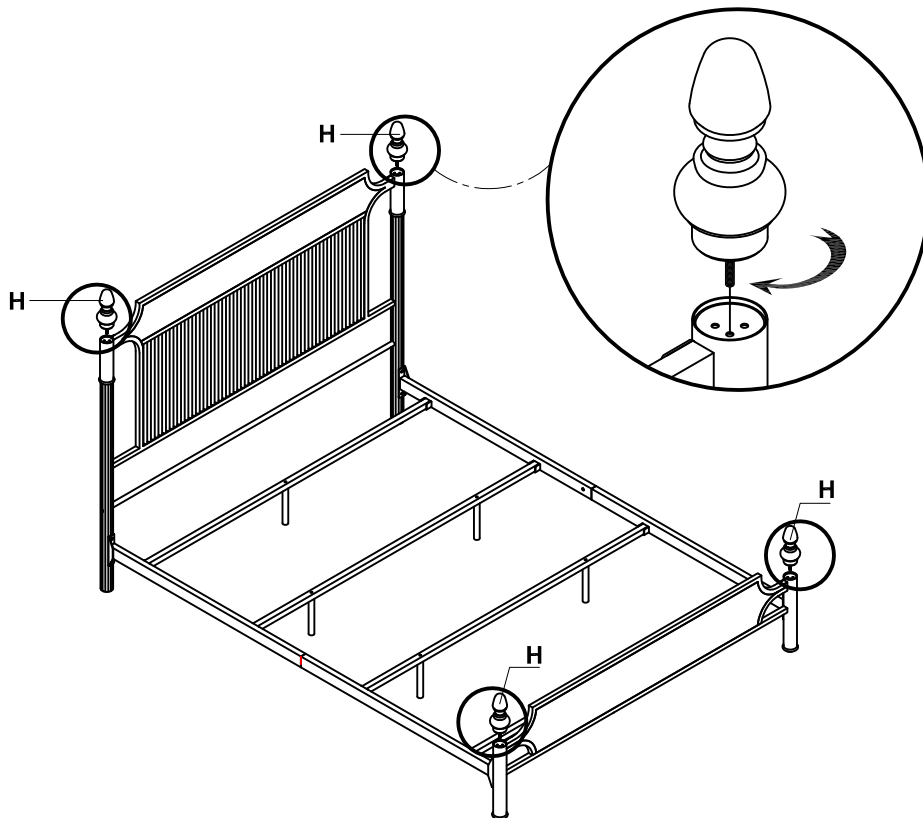

STEP 7:

1		8PCS
4		8PCS
5		

STEP 8:

ITEM: **360321Q /360321KE**

ASSEMBLY INSTRUCTIONS

STEP 9:

WARNINGS:

- Use only mattress which is 79"-80" long and 59"-60"wide. (ITEM NO:360321Q)
- Use only mattress which is 79"-80" long and 75"-76"wide.(ITEM NO:360321KE)
- Do not allow horseplay or under the bed and prohibit jumping on the bed.
- Periodically check and ensure that all the components are in their proper position, free from damage, and that all connectors are tight.
- Do not use substitute parts, Contact the store for replacement part.
- Maximum total weight is not to exceed 800 lbs.