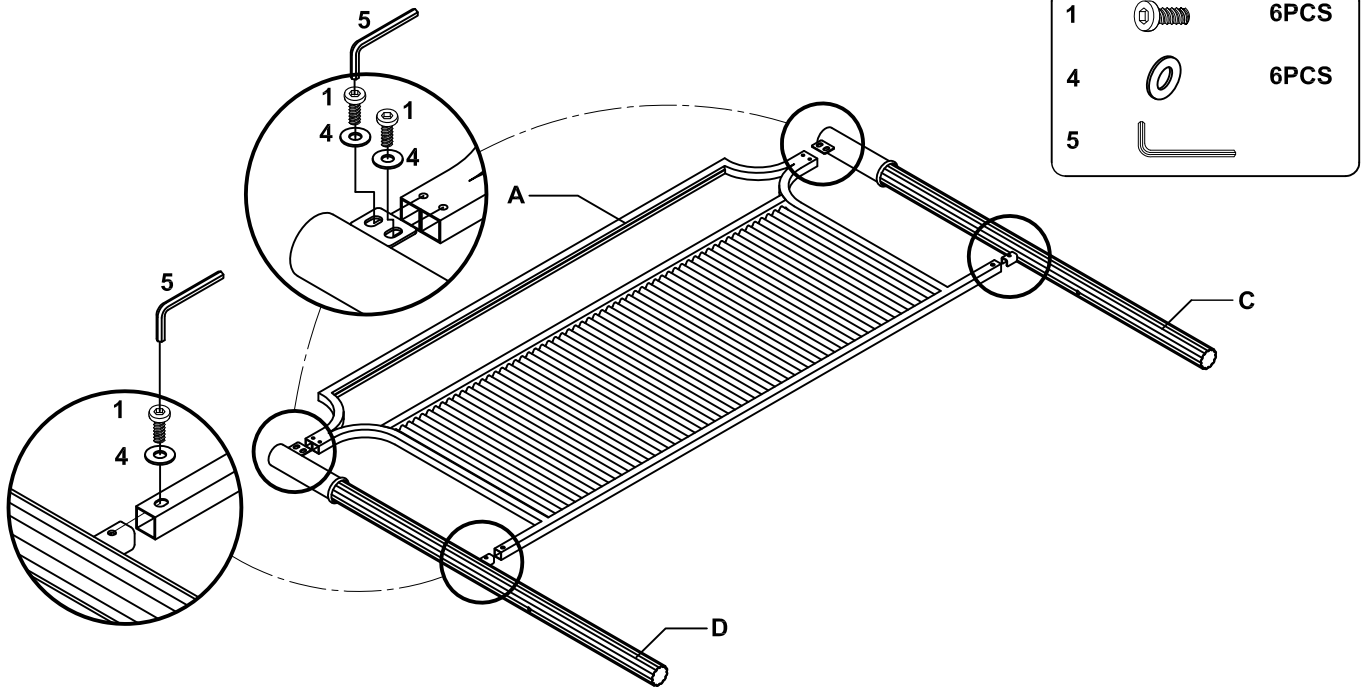

ITEM: **360321Q/360321KE**

ASSEMBLY INSTRUCTIONS

STEP 1:

ASSEMBLY

Do not fully tighten all bolts until assembly is complete.
This will help all parts to assemble properly.