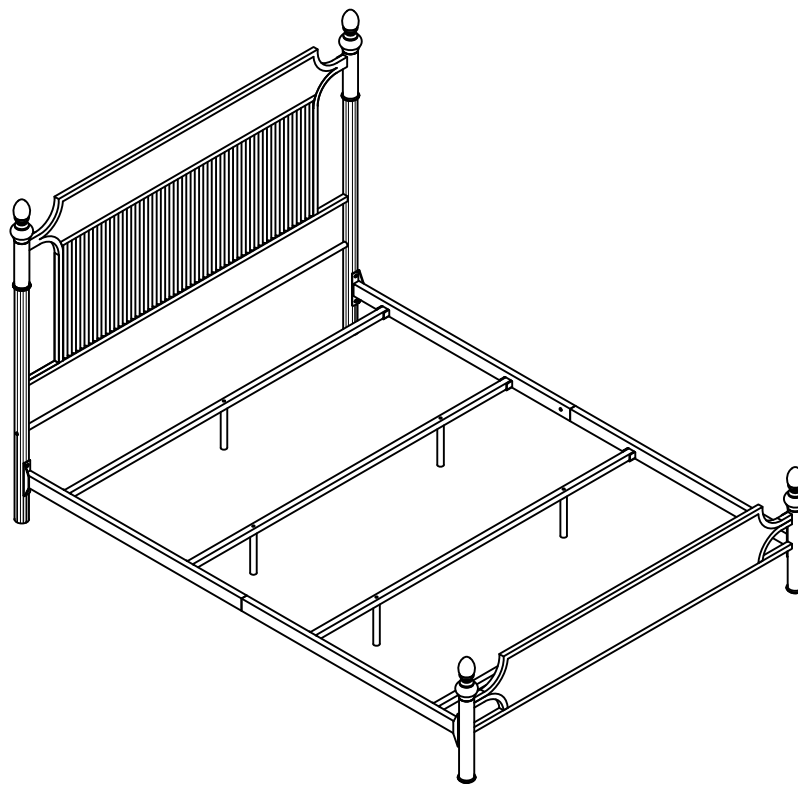

ASSEMBLY INSTRUCTIONS
COASTER FINE FURNITURE

Fine Furniture for every stage of life

360321Q /360321KE
QUEEN BED / EASTERN KING BED

ITEM: 360321Q / 360321KE

ASSEMBLY INSTRUCTIONS

ASSEMBLY TIPS:

1. Remove hardware from box and sort by size.
2. Please check to see that all hardware and parts are present prior to start of assembly.
3. Please follow attached instructions in the same sequence as numbered to assure fast & easy assembly.

ASSEMBLY TIME

20 MINUTE

PARTS IDENTIFICATION

A HEADBOARD		1PC	H FINIAL		4PCS
B FOOTBOARD		1PC	I SIDE RAIL 1		2PCS
C HEADBOARD POST (LEFT)		1PC	J SIDE RAIL 2		2PCS
D HEADBOARD POST (RIGHT)		1PC	K SLAT 1		2PCS
E FOOTBOARD POST (LEFT)		1PC	L SLAT 2		2PCS
F FOOTBOARD POST (RIGHT)		1PC	M SUPPORT LEG		6PCS
G CROSSBAR		1PC			

HARDWARE IDENTIFICATION

1	BOLT (1/4"x5/8")		34PCS
2	BOLT (1/4"x1-3/4")		6PCS
3	BOLT (1/4"x2-1/2")		2PCS
4	WASHER (ϕ 16mm)		42PCS
5	ALLEN KEY (4x22x60mm)		1PC

ITEM: **360321Q/360321KE**

ASSEMBLY INSTRUCTIONS