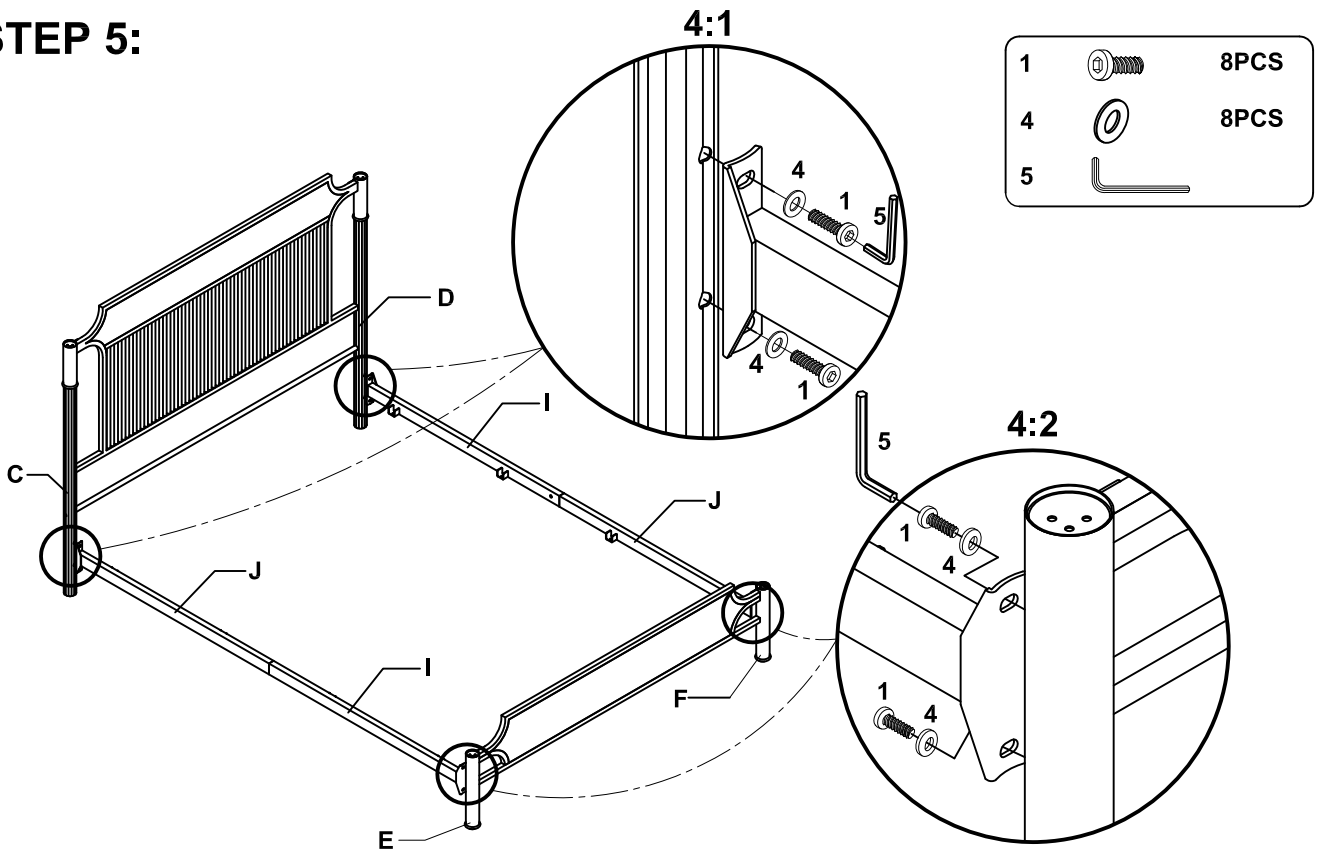

ITEM: **360321Q/360321KE**

ASSEMBLY INSTRUCTIONS

STEP 5: