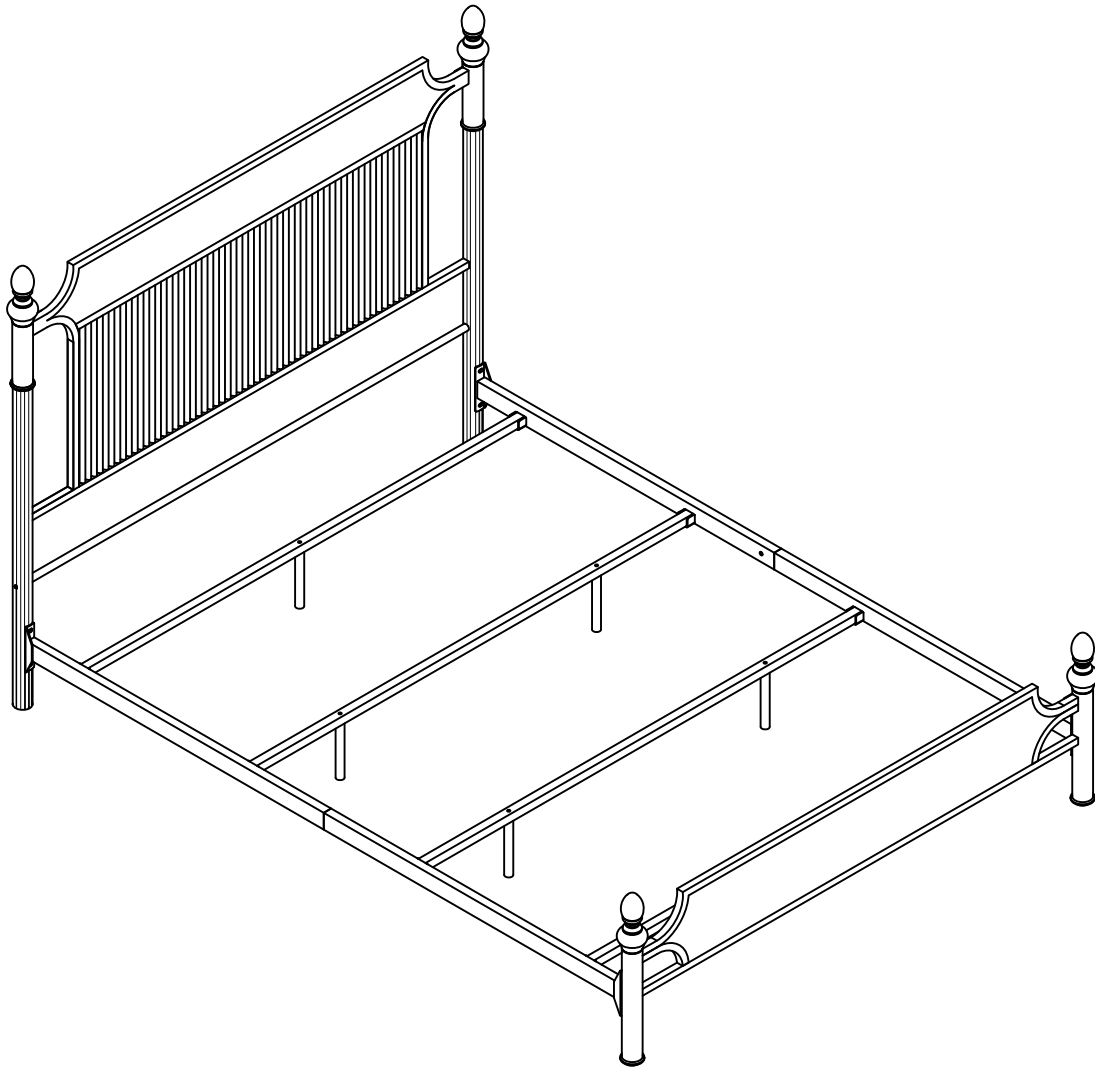

STEP 7:

1		8PCS
4		8PCS
5		

STEP 8:

ITEM: **360321Q /360321KE**

ASSEMBLY INSTRUCTIONS

STEP 9:

WARNINGS:

- Use only mattress which is 79"-80" long and 59"-60"wide. (ITEM NO:360321Q)
- Use only mattress which is 79"-80" long and 75"-76"wide.(ITEM NO:360321KE)
- Do not allow horseplay or under the bed and prohibit jumping on the bed.
- Periodically check and ensure that all the components are in their proper position, free from damage, and that all connectors are tight.
- Do not use substitute parts, Contact the store for replacement part.
- Maximum total weight is not to exceed 800 lbs.