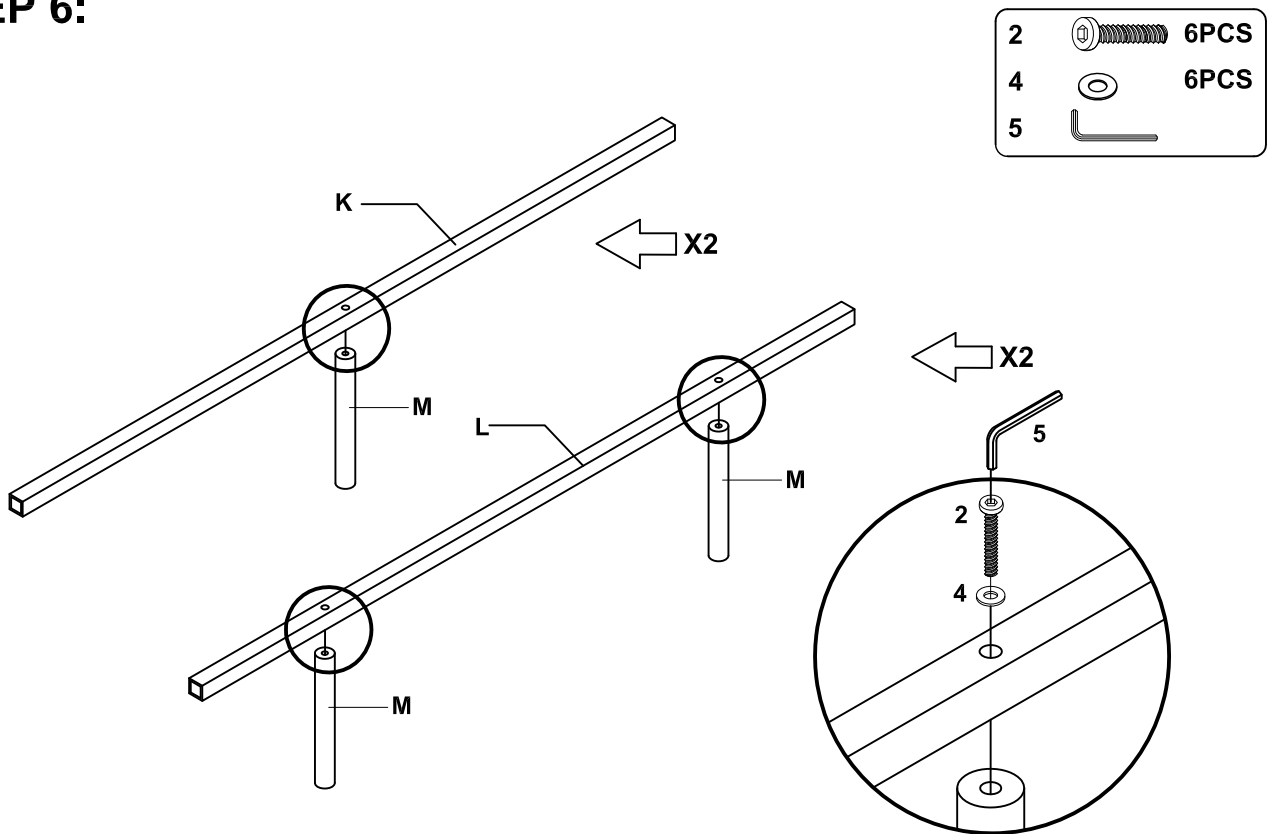

HARDWARE IDENTIFICATION

1	BOLT (1/4"x5/8")		34PCS
2	BOLT (1/4"x1-3/4")		6PCS
3	BOLT (1/4"x2-1/2")		2PCS
4	WASHER (ϕ 16mm)		42PCS
5	ALLEN KEY (4x22x60mm)		1PC

ITEM: **360321Q/360321KE**

ASSEMBLY INSTRUCTIONS

STEP 4:

1		6PCS
4		6PCS
5		

ITEM: **360321Q/360321KE**

ASSEMBLY INSTRUCTIONS

STEP 5:

STEP 6:

ITEM: **360321Q/360321KE**

ASSEMBLY INSTRUCTIONS

STEP 7:

1		8PCS
4		8PCS
5		

STEP 8:

ITEM: **360321Q /360321KE**

ASSEMBLY INSTRUCTIONS

STEP 9:

WARNINGS:

- Use only mattress which is 79"-80" long and 59"-60"wide. (ITEM NO:360321Q)
- Use only mattress which is 79"-80" long and 75"-76"wide.(ITEM NO:360321KE)
- Do not allow horseplay or under the bed and prohibit jumping on the bed.
- Periodically check and ensure that all the components are in their proper position, free from damage, and that all connectors are tight.
- Do not use substitute parts, Contact the store for replacement part.
- Maximum total weight is not to exceed 800 lbs.