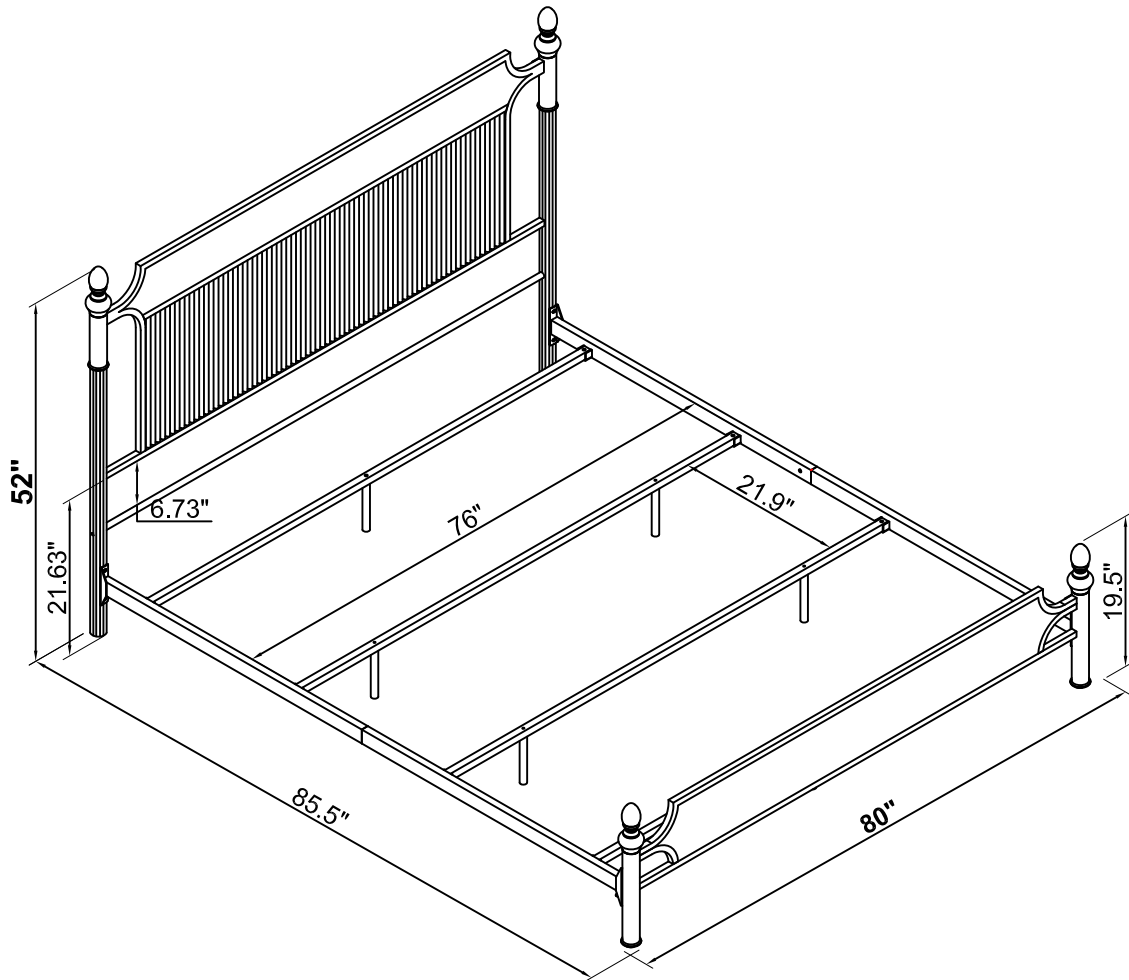

ITEM: **360321KE**

Note : Dimension tolerance $\pm 5\%$