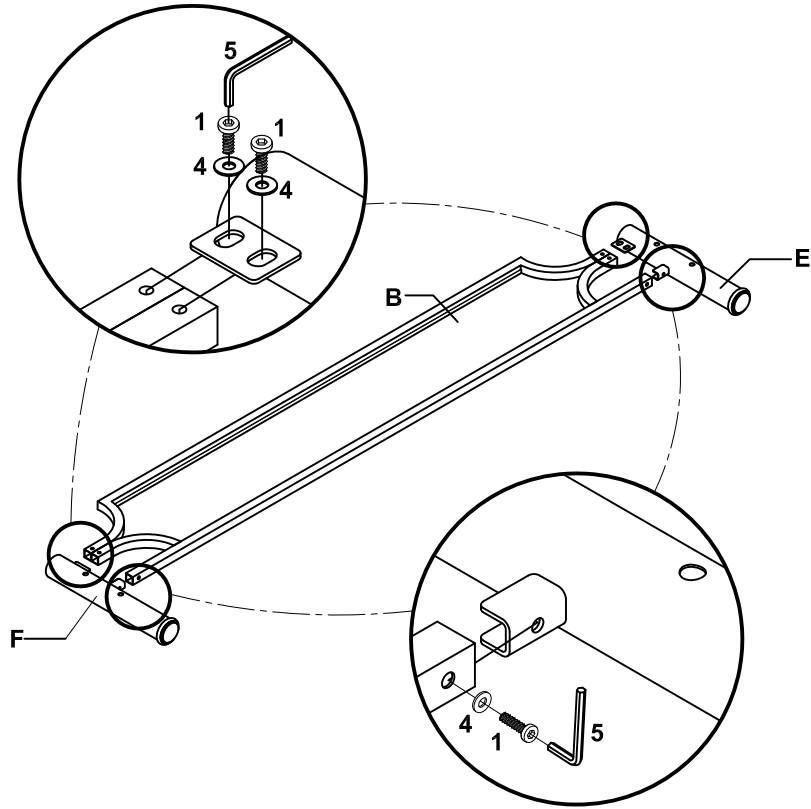

HARDWARE IDENTIFICATION

1	BOLT (1/4"x5/8")		34PCS
2	BOLT (1/4"x1-3/4")		6PCS
3	BOLT (1/4"x2-1/2")		2PCS
4	WASHER (ϕ 16mm)		42PCS
5	ALLEN KEY (4x22x60mm)		1PC

ITEM: **360321Q/360321KE**

ASSEMBLY INSTRUCTIONS

STEP 1:

ASSEMBLY

Do not fully tighten all bolts until assembly is complete.
This will help all parts to assemble properly.

STEP 2:

ITEM: **360321Q/360321KE**

ASSEMBLY INSTRUCTIONS

STEP 3:

1		6PCS
4		6PCS
5		

STEP 4:

1		6PCS
4		6PCS
5		

ITEM: **360321Q/360321KE**

ASSEMBLY INSTRUCTIONS

STEP 5:

STEP 6:

ITEM: **360321Q/360321KE**

ASSEMBLY INSTRUCTIONS

STEP 7:

1		8PCS
4		8PCS
5		

STEP 8:

ITEM: **360321Q /360321KE**

ASSEMBLY INSTRUCTIONS

STEP 9:

WARNINGS:

- Use only mattress which is 79"-80" long and 59"-60"wide. (ITEM NO:360321Q)
- Use only mattress which is 79"-80" long and 75"-76"wide.(ITEM NO:360321KE)
- Do not allow horseplay or under the bed and prohibit jumping on the bed.
- Periodically check and ensure that all the components are in their proper position, free from damage, and that all connectors are tight.
- Do not use substitute parts, Contact the store for replacement part.
- Maximum total weight is not to exceed 800 lbs.