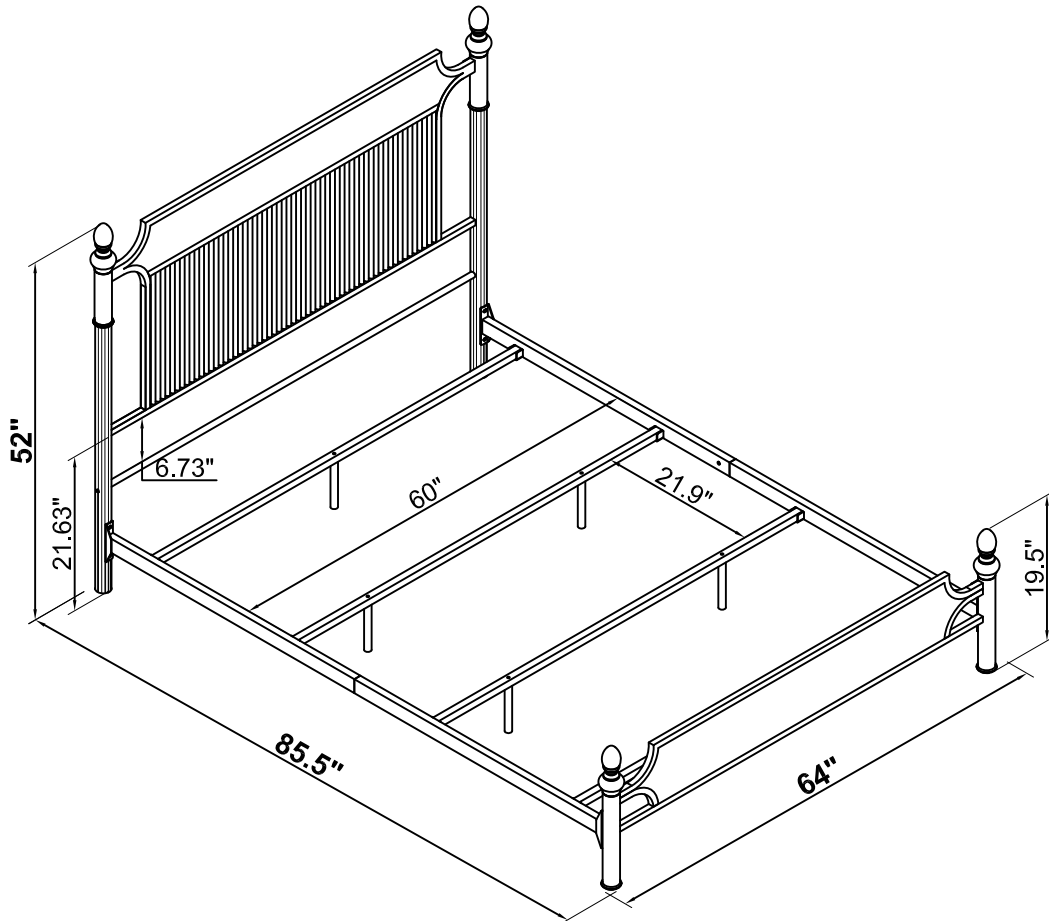

ITEM: **360321Q**

Note : Dimension tolerance $\pm 5\%$