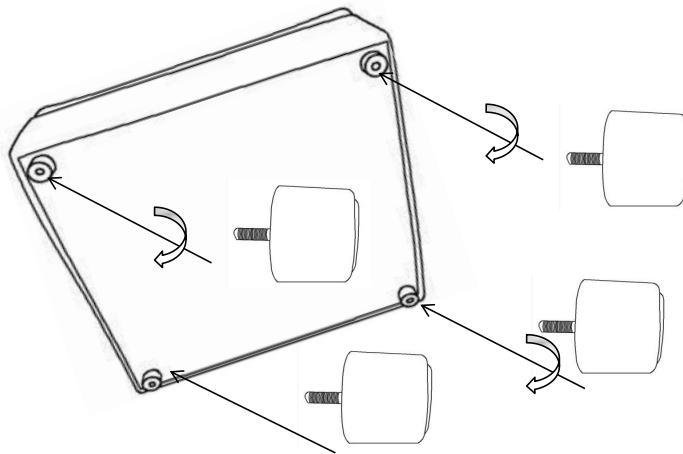

ASSEMBLY TIME

5 MINUTES

PARTS IDENTIFICATION

	PART NAME	FIGURE	QUANTITY
A	OTTOMAN BASE		1PC
B	LEG		4PCS

ITEM:551457

ASSEMBLY INSTRUCTIONS
STEP 1

STEP 2

STEP 3

ITEM:551457

ASSEMBLY INSTRUCTIONS
STEP 4

STEP 5
COMPLETE

ITEM:551457

Note : Dimension tolerance $\pm 5\%$