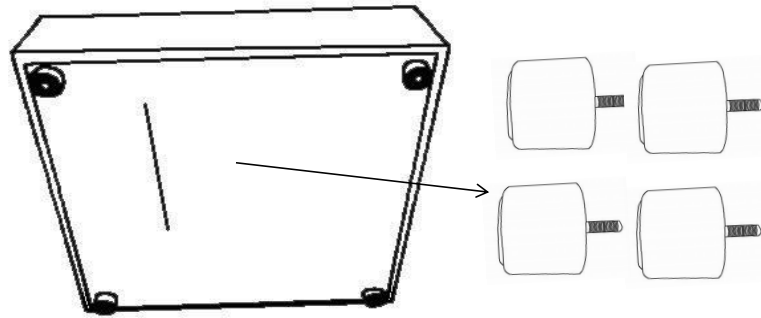

ASSEMBLY TIME

5 MINUTES

PARTS IDENTIFICATION

	PART NAME	FIGURE	QUANTITY
A	OTTOMAN BASE		1PC
B	LEG		4PCS

ITEM:551457

ASSEMBLY INSTRUCTIONS
STEP 1

STEP 2

STEP 3

ITEM:551457

ASSEMBLY INSTRUCTIONS
STEP 4

STEP 5
COMPLETE

ITEM:551457

Note : Dimension tolerance $\pm 5\%$