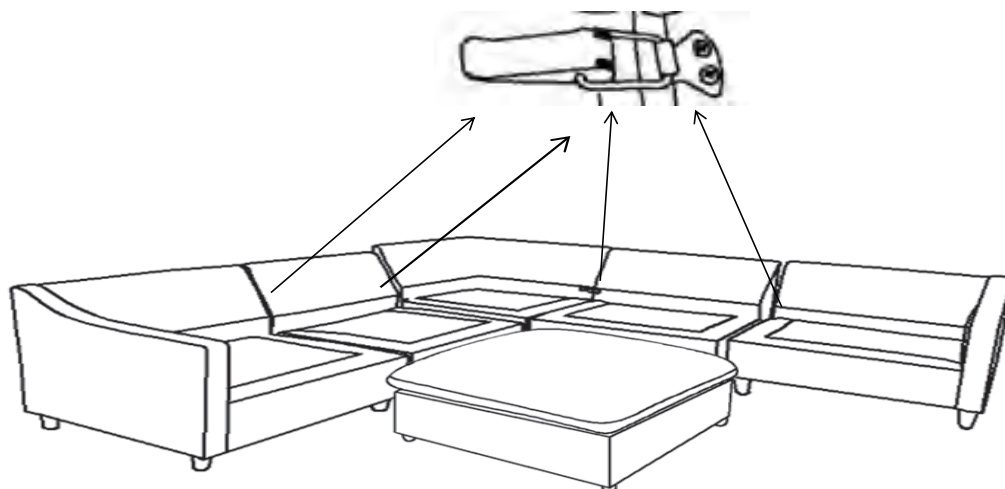

ASSEMBLY TIME

5 MINUTES

PARTS IDENTIFICATION

	PART NAME	FIGURE	QUANTITY
A	OTTOMAN BASE		1PC
B	LEG		4PCS

ITEM:551457

ASSEMBLY INSTRUCTIONS
STEP 1

STEP 2

STEP 3

ITEM:551457

ASSEMBLY INSTRUCTIONS
STEP 4

STEP 5
COMPLETE

ITEM:551457

Note : Dimension tolerance $\pm 5\%$