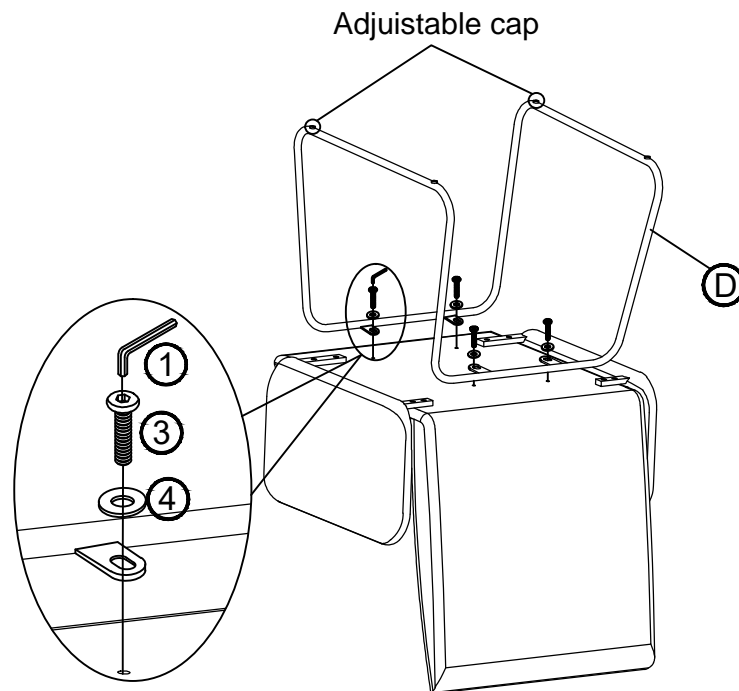

## PARTS IDENTIFICATION

## Z HARDWARE PACKAGE

NOTE:QUANTITIES SHOWN ARE FOR ONE CHAIR

ITEM: 108492  
ASSEMBLY INSTRUCTIONS

STEP 1

STEP 2

ITEM: 108492  
ASSEMBLY INSTRUCTIONS

STEP 3  
COMPLETE

Note: Dimension tolerance  $\pm 5\%$