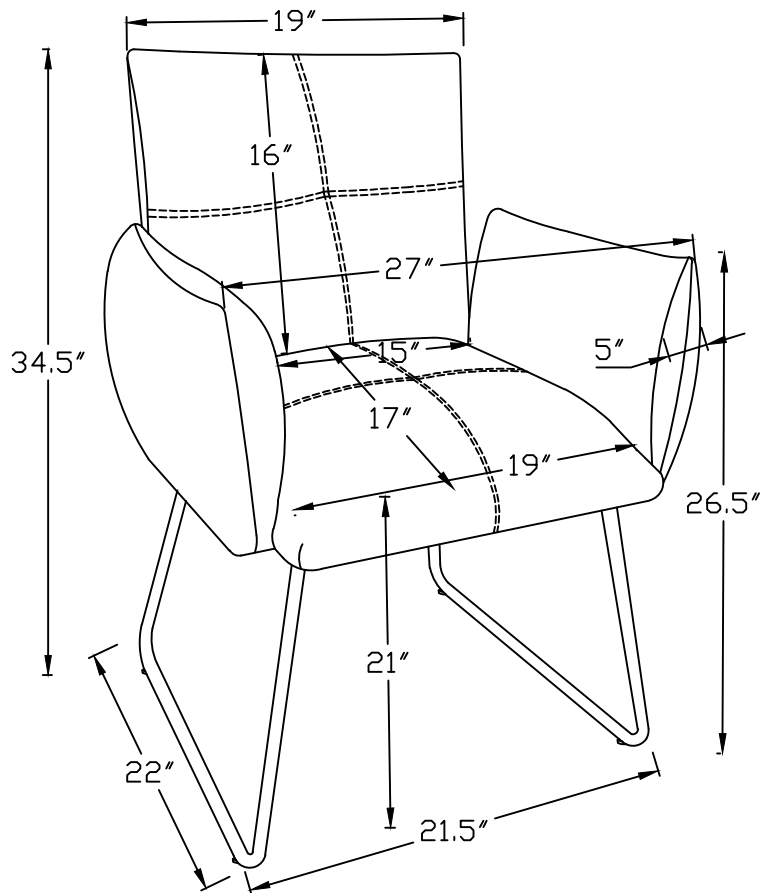

# ASSEMBLY INSTRUCTIONS COASTER FINE FURNITURE

*Fine Furniture for every stage of life*

**108492**  
***SIDE CHAIR***

ITEM: 108492

## Z HARDWARE PACKAGE

NOTE:QUANTITIES SHOWN ARE FOR ONE CHAIR

ITEM: 108492  
ASSEMBLY INSTRUCTIONS

STEP 1

STEP 2

ITEM: 108492  
ASSEMBLY INSTRUCTIONS

STEP 3  
COMPLETE

Note: Dimension tolerance  $\pm 5\%$