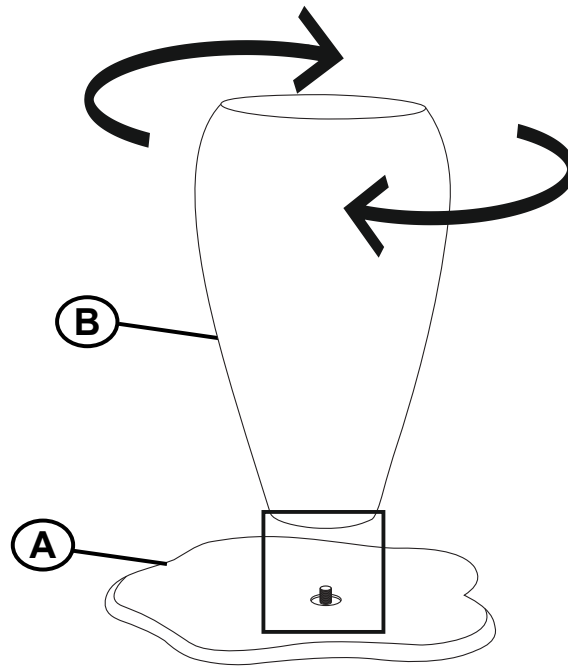

ASSEMBLY INSTRUCTIONS
COASTER FINE FURNITURE

Fine Furniture for every stage of life

930615(B1 & B2)
Side Table

ITEM: 930615(B1&B2)

ASSEMBLY INSTRUCTIONS

ASSEMBLY TIPS:

1. Remove hardware from box and sort by size.
2. Please check to see that all hardware and parts are present prior to start of assembly.
3. Please follow attached instructions in the same sequence as numbered to assure fast & easy assembly.

ASSEMBLY TIME

5 MINUTES

PARTS IDENTIFICATION

B1 (BOX 1)

A TOP

1PC

B2 (BOX 2)

B BASE

1PC

ITEM: **930615(B1&B2)**

ASSEMBLY INSTRUCTIONS

STEP 1

BOTTOM VIEW

STEP 2
COMPLETE

ITEM: **930615(B1&B2)**

Note : Dimension tolerance \pm 5%