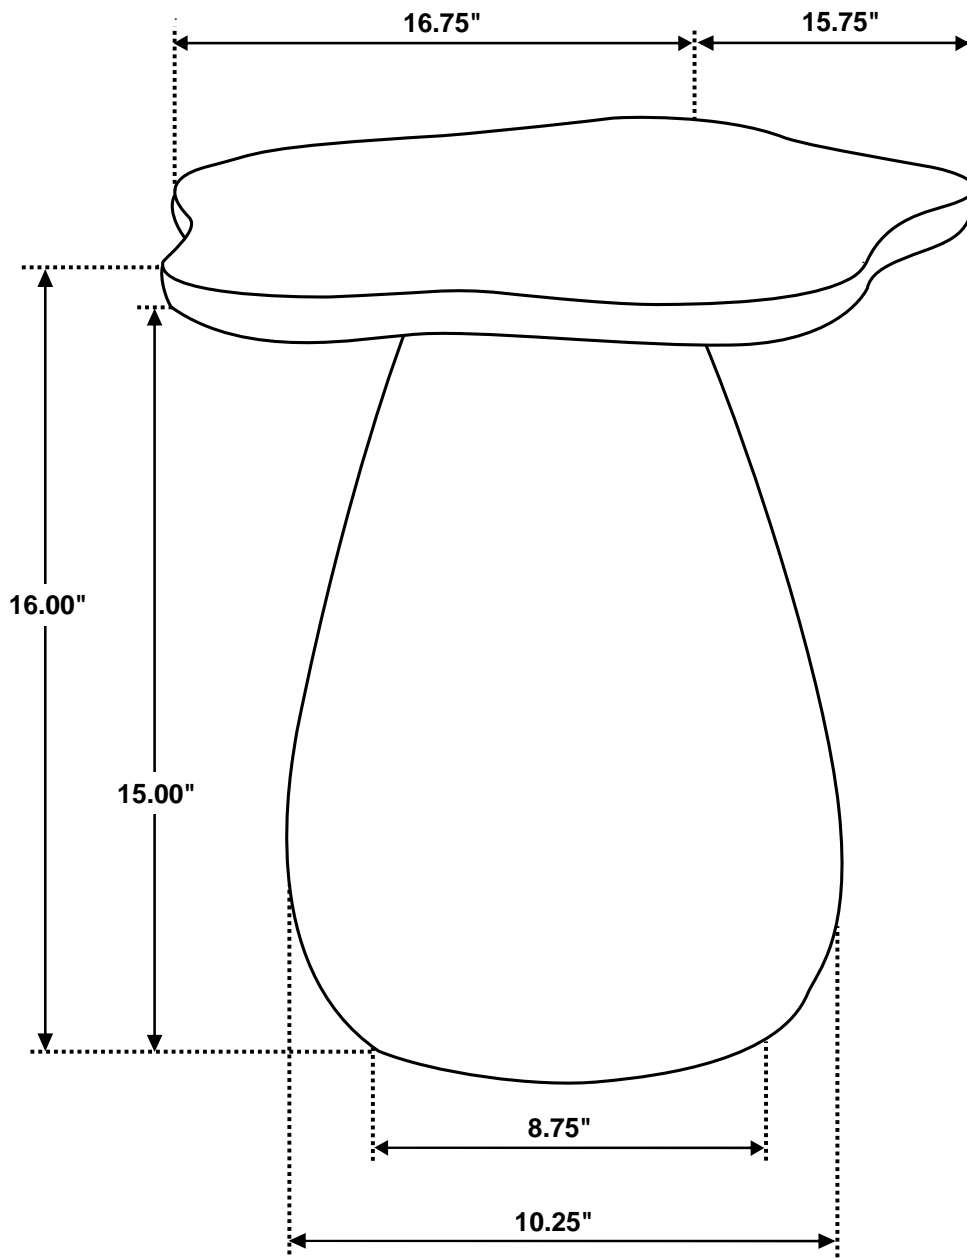

ASSEMBLY INSTRUCTIONS
COASTER FINE FURNITURE

Fine Furniture for every stage of life

930615(B1 & B2)
Side Table

ITEM: 930615(B1&B2)

ASSEMBLY INSTRUCTIONS

ASSEMBLY TIPS:

1. Remove hardware from box and sort by size.
2. Please check to see that all hardware and parts are present prior to start of assembly.
3. Please follow attached instructions in the same sequence as numbered to assure fast & easy assembly.

1PC

ITEM: **930615(B1&B2)**

ASSEMBLY INSTRUCTIONS

STEP 1

BOTTOM VIEW

STEP 2
COMPLETE

ITEM: **930615(B1&B2)**

Note : Dimension tolerance \pm 5%