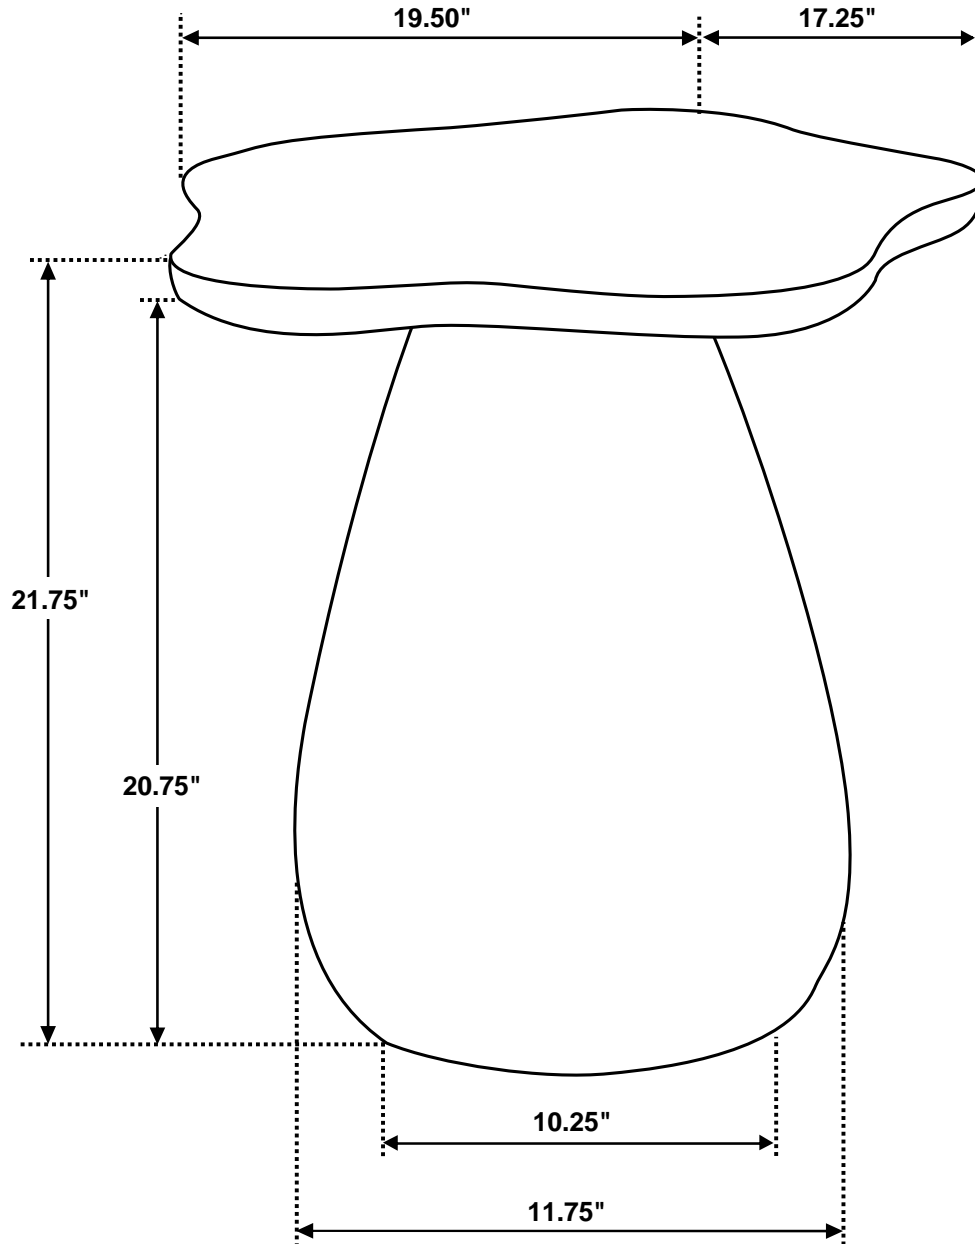

ASSEMBLY INSTRUCTIONS
COASTER FINE FURNITURE

Fine Furniture for every stage of life

930616(B1 & B2)
Side Table

ITEM: 930616(B1&B2)

ASSEMBLY INSTRUCTIONS

ASSEMBLY TIPS:

1. Remove hardware from box and sort by size.
2. Please check to see that all hardware and parts are present prior to start of assembly.
3. Please follow attached instructions in the same sequence as numbered to assure fast & easy assembly.

1PC

ITEM: **930616(B1&B2)**

ASSEMBLY INSTRUCTIONS

STEP 1

BOTTOM VIEW

STEP 2
COMPLETE

ITEM: **930616(B1&B2)**

Note : Dimension tolerance \pm 5%