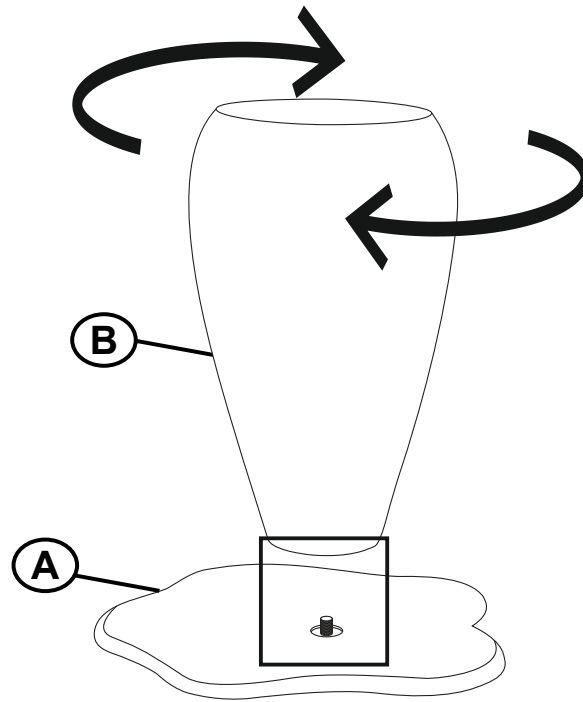

ASSEMBLY INSTRUCTIONS
COASTER FINE FURNITURE

Fine Furniture for every stage of life

930616(B1 & B2)
Side Table

ITEM: 930616(B1&B2)

ASSEMBLY INSTRUCTIONS

ASSEMBLY TIPS:

1. Remove hardware from box and sort by size.
2. Please check to see that all hardware and parts are present prior to start of assembly.
3. Please follow attached instructions in the same sequence as numbered to assure fast & easy assembly.

ASSEMBLY TIME

5 MINUTES

PARTS IDENTIFICATION

B1 (BOX 1)

A TOP

1PC

B2 (BOX 2)

B BASE

1PC

ITEM: **930616(B1&B2)**

ASSEMBLY INSTRUCTIONS

STEP 1

BOTTOM VIEW

STEP 2
COMPLETE

ITEM: **930616(B1&B2)**

Note : Dimension tolerance \pm 5%