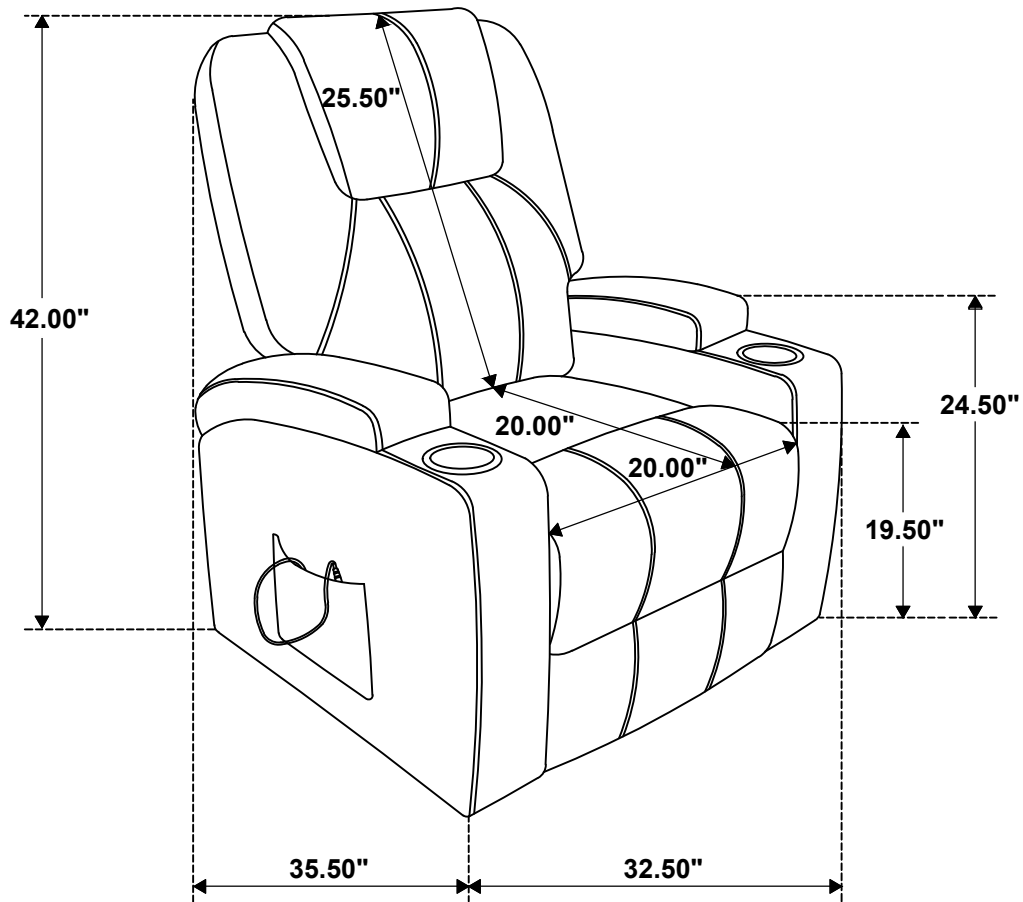

ASSEMBLY INSTRUCTIONS
COASTER FINE FURNITURE

Fine Furniture for every stage of life

609475P
Power Lift Recliner

ITEM: **609475P**

ASSEMBLY INSTRUCTIONS

ASSEMBLY TIPS:

- 1.Remove hardware from box and sort by size.
- 2.Please check to see that all hardware and parts are present prior to start of assembly.
- 3.Please follow attached instructions in the same sequence as numbered to assure fast & easy assembly.

STEP 3

ITEM: **609475P**
ASSEMBLY INSTRUCTIONS
STEP 4

STEP 5

STEP 6
COMPLETE

ITEM: **609475P**

Note: Dimension tolerance $\pm 5\%$