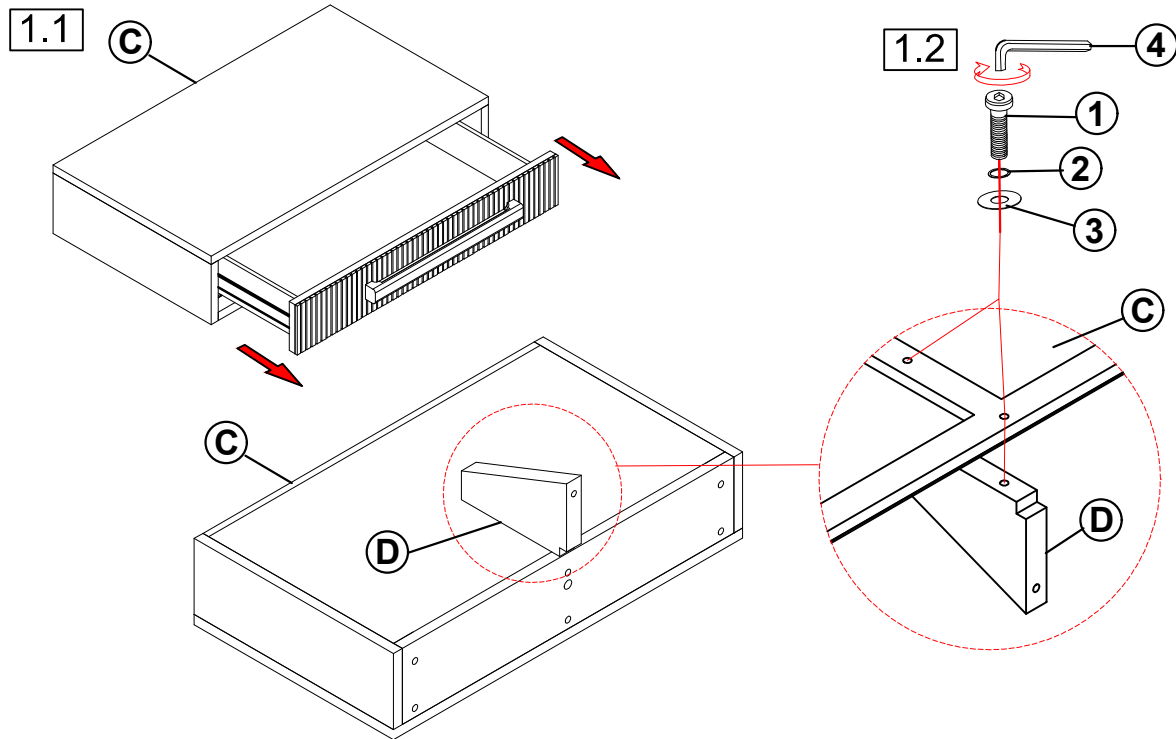

ITEM: **224907**

ASSEMBLY INSTRUCTIONS

STEP 1