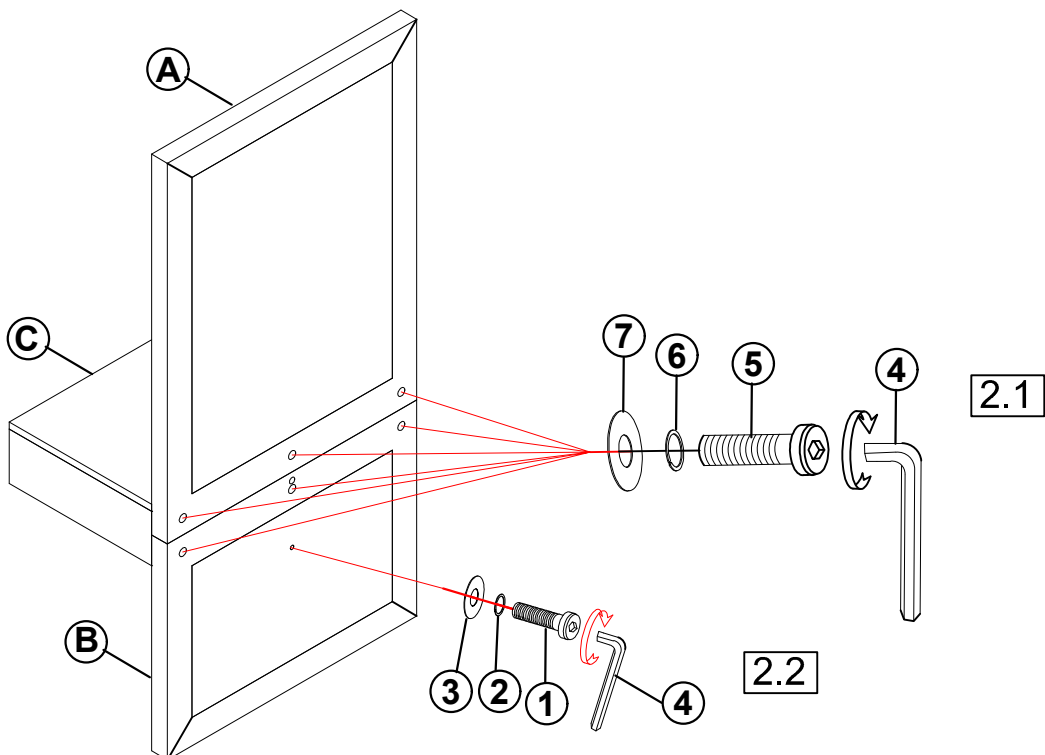

ASSEMBLY TIME

20 MINUTES

PARTS IDENTIFICATION

A	TOP PANEL		2PCS	BD	BED FROM BOX 224900 Q		1SET
B	BOTTOM PANEL		2PCS		or		
C	DRAWER		2PCS		224900 KE		1SET
D	DRAWER SUPPORT		2PCS		or		
E	TOP PANEL SUPPORT		4PCS		224900 KW		1SET
F	BOTTOM PANEL SUPPORT		2PCS				

HARDWARE IDENTIFICATION

1	SHORT BOLT (1/4" x 45mm - RBW)		6PCS	5	LONG BOLT (5/16" x 50mm - RBW)		28PCS
2	SMALL LOCK WASHER (1/4" - RBW)		6PCS	6	BIG LOCK WASHER (5/16" - RBW)		28PCS
3	SMALL FLAT WASHER (1/4" x 19 x 1.5mm - RBW)		6PCS	7	BIG FLAT WASHER (5/16" x 19 x 1.5mm - RBW)		28PCS
4	ALLEN WRENCH (74 x 30 x 4mm - RBW)		1PC				

ITEM: **224907**

ASSEMBLY INSTRUCTIONS

STEP 1

STEP 2

ITEM: **224907**
ASSEMBLY INSTRUCTIONS

STEP 3

STEP 4

ITEM: **224907**

ASSEMBLY INSTRUCTIONS

STEP 5

COMPLETE

ITEM: **224907**

Inner Size of Drawer : 23.25"W x 12.75"D x 2.75"H x 0.25T

Note : Dimension tolerance $\pm 5\%$