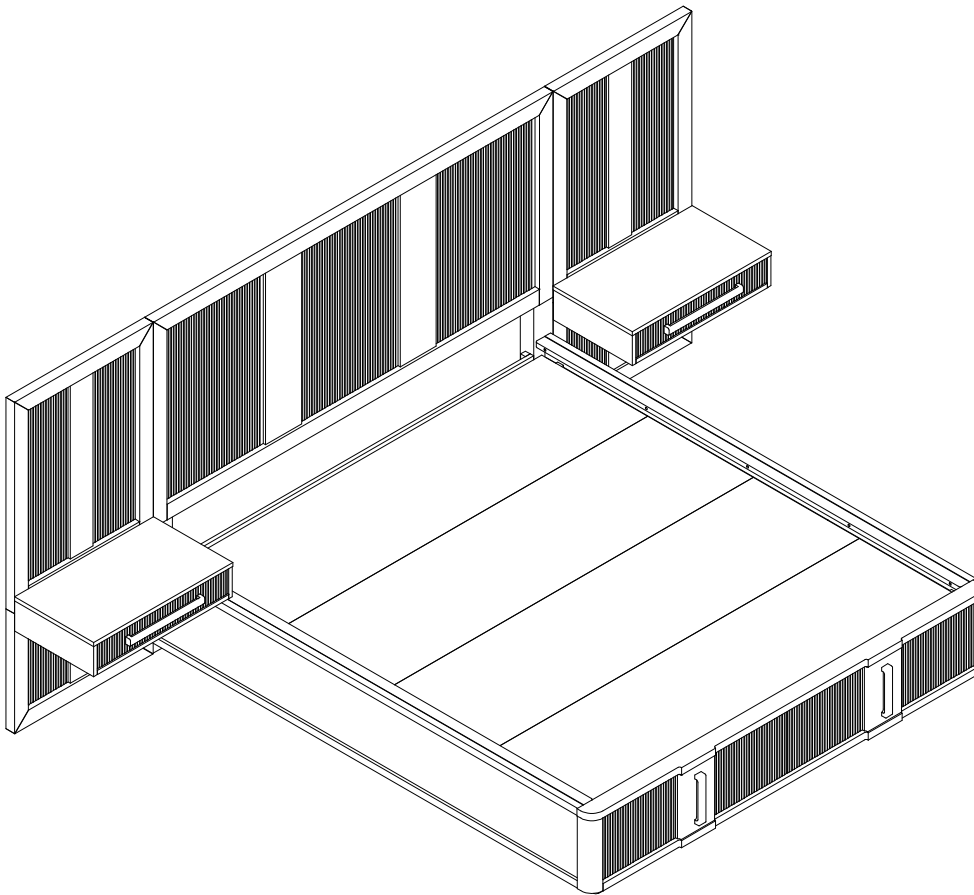

ASSEMBLY INSTRUCTIONS
COASTER FINE FURNITURE

Fine Furniture for every stage of life

224907
Left & Right Wall Bed Panel With Nightand

ITEM: 224907

ASSEMBLY INSTRUCTIONS

ASSEMBLY TIPS:

1. Remove hardware from box and sort by size.
2. Please check to see that all hardware and parts are present prior to start of assembly.
3. Please follow attached instructions in the same sequence as numbered to assure fast & easy assembly.

ASSEMBLY TIME

20 MINUTES

PARTS IDENTIFICATION

A	TOP PANEL		2PCS	BD	BED FROM BOX 224900 Q		1SET
B	BOTTOM PANEL		2PCS		or		
C	DRAWER		2PCS		224900 KE		1SET
D	DRAWER SUPPORT		2PCS		or		
E	TOP PANEL SUPPORT		4PCS		224900 KW		1SET
F	BOTTOM PANEL SUPPORT		2PCS				

ASSEMBLY INSTRUCTIONS

STEP 5

COMPLETE

ITEM: **224907**

Inner Size of Drawer : 23.25"W x 12.75"D x 2.75"H x 0.25T

Note : Dimension tolerance $\pm 5\%$