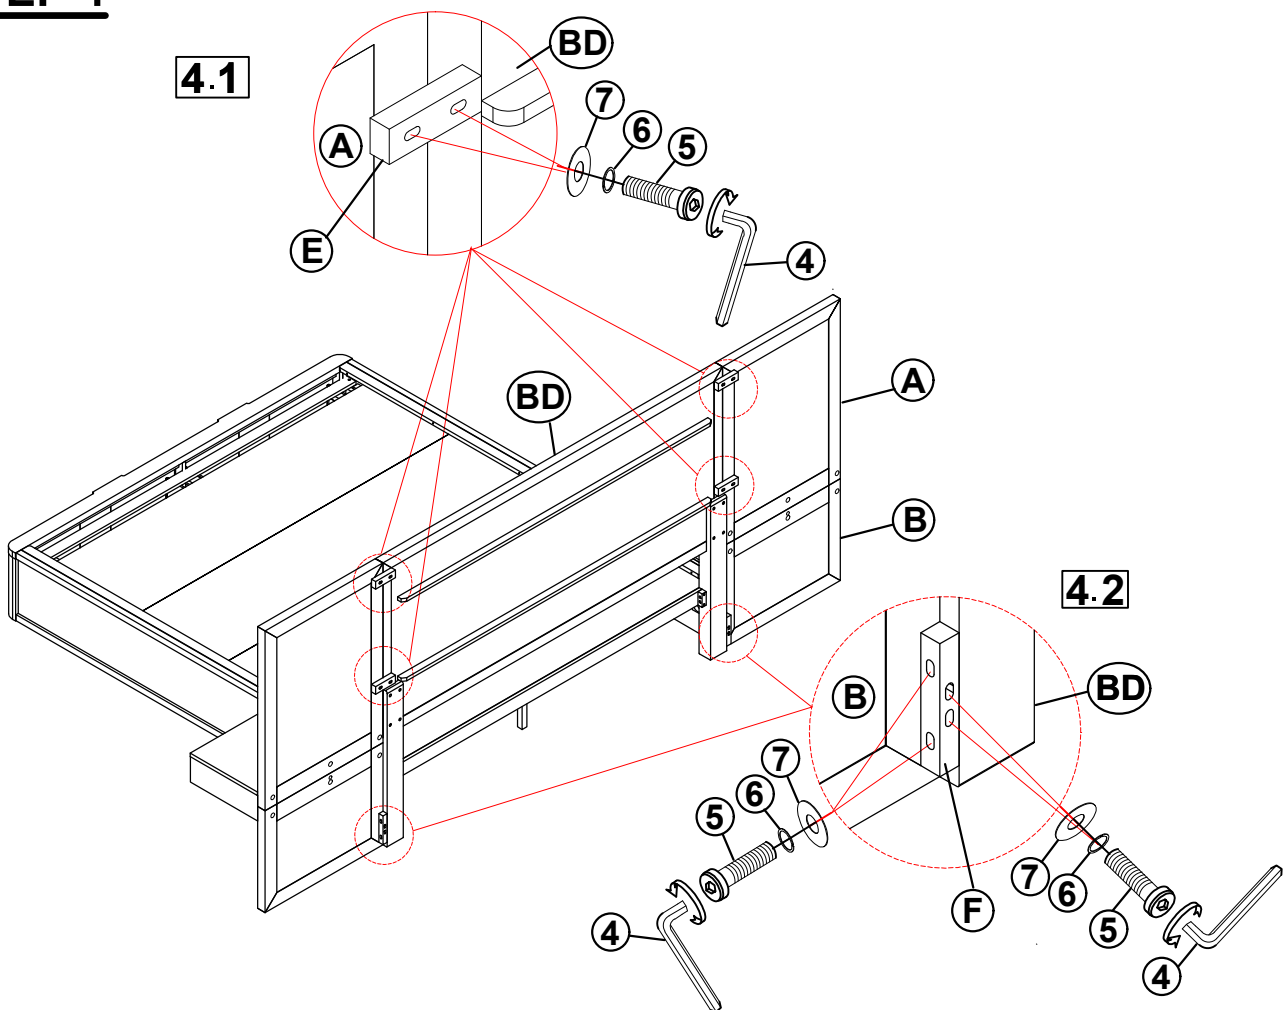

HARDWARE IDENTIFICATION

1	SHORT BOLT (1/4" x 45mm - RBW)		6PCS	5	LONG BOLT (5/16" x 50mm - RBW)		28PCS
2	SMALL LOCK WASHER (1/4" - RBW)		6PCS	6	BIG LOCK WASHER (5/16" - RBW)		28PCS
3	SMALL FLAT WASHER (1/4" x 19 x 1.5mm - RBW)		6PCS	7	BIG FLAT WASHER (5/16" x 19 x 1.5mm - RBW)		28PCS
4	ALLEN WRENCH (74 x 30 x 4mm - RBW)		1PC				

ITEM: **224907**

ASSEMBLY INSTRUCTIONS

STEP 1

STEP 2

ITEM: **224907**
ASSEMBLY INSTRUCTIONS

STEP 3

STEP 4

ITEM: **224907**

ASSEMBLY INSTRUCTIONS

STEP 5

COMPLETE

ITEM: **224907**

Inner Size of Drawer : 23.25"W x 12.75"D x 2.75"H x 0.25T

Note : Dimension tolerance $\pm 5\%$