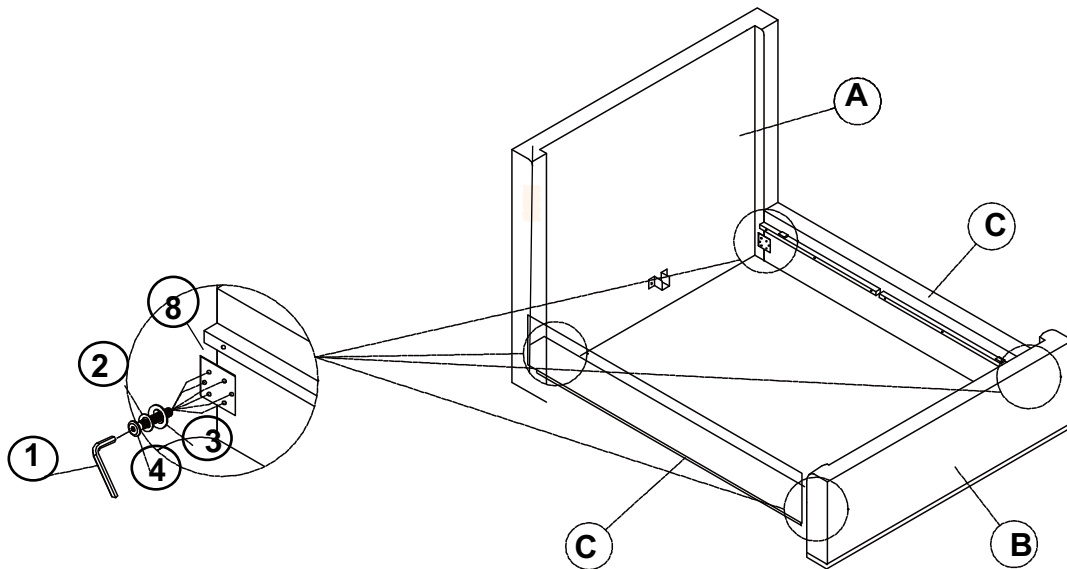

ITEM: 302046KE (B1-B3)

ASSEMBLY INSTRUCTION

STEP 1

STEP 2

STEP 3