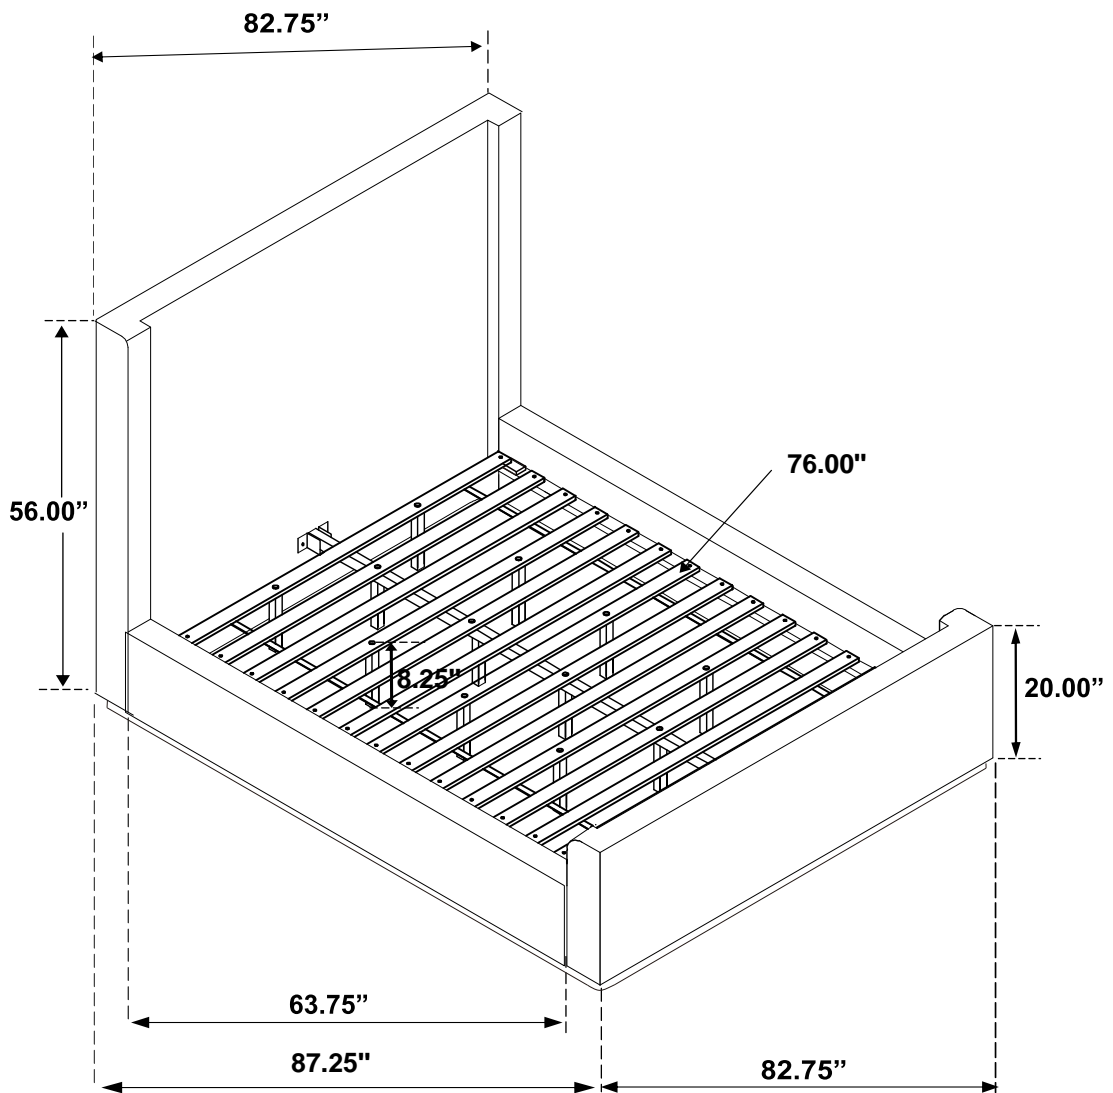

1PC

B3 (BOX3)

C BED RAIL

2PCS

D CENTER RAIL

1PC

E ROLL SLAT(13PCS)

1SET

STEP 5 COMPLETE

ITEM: **302046KE (B1-B3)**

Inner Size: 76.00"W X 80.00"D

Note: Dimension tolerance $\pm 5\%$