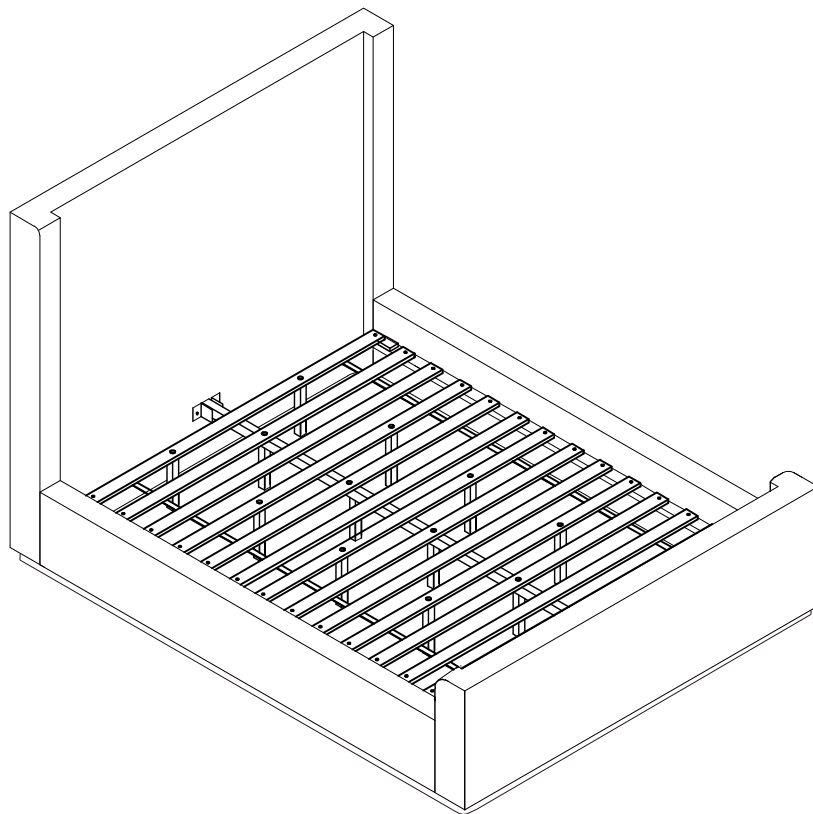

ASSEMBLY INSTRUCTIONS
COASTER FINE FURNITURE

Fine Furniture for every stage of life

302046KE (B1-B3)
Eastern King Bed

ITEM: 302046KE (B1-B3)

ASSEMBLY INSTRUCTION

ASSEMBLY TIPS:

1. Remove hardware from box and sort by size.
2. Please check to see that all hardware and parts are present prior to start of assembly.
3. Please follow attached instruction in the same sequence as numbered to assure fast & easy assembly.

ASSEMBLY TIME

15 MINUTES

PARTS IDENTIFICATION

B1 (BOX1)

A HEADBOARD

1PC

B2 (BOX2)

B FOOTBOARD

1PC

B3 (BOX3)

C BED RAIL

2PCS

D CENTER RAIL

1PC

E ROLL SLAT(13PCS)

1SET

STEP 5 COMPLETE

ITEM: **302046KE (B1-B3)**

Inner Size: 76.00"W X 80.00"D

Note: Dimension tolerance $\pm 5\%$