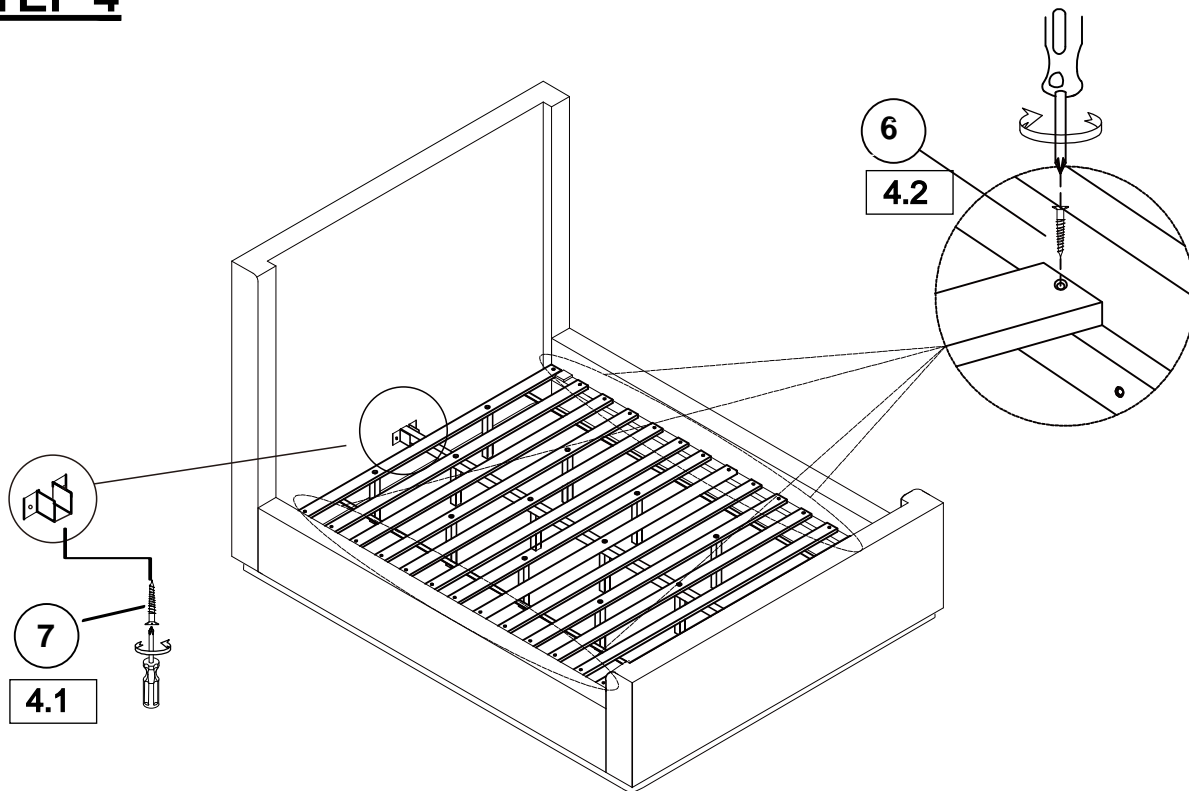

HARDWARE IDENTIFICATION

Z-B3 (BOX3) - HARDWARE PACK IS LOCATED IN 302046KE (B3)

1 ALLEN WRENCH (5mm - BLK)		1PC
2 LOCK WASHER (Ø5/16" - BLK)		36PCS
3 FLAT WASHER (Ø5/16" - BLK)		36PCS
4 SHORT BOLT (Ø5/16"x 25mm - BLK)		24PCS
5 LONG BOLT (Ø5/16"x 55mm - BLK)		12PCS
6 LONG FLAT HEAD SCREW (M4 x 35mm - BLK)		26PCS
7 SHORT FLAT HEAD SCREW (M4 x 12mm - BLK)		2PCS
8 METAL BRACKET (150x100x2mm - BLK)		4PCS

ITEM: 302046KE (B1-B3)

ASSEMBLY INSTRUCTION

STEP 1

STEP 2

STEP 3

ITEM: 302046KE (B1-B3)

ASSEMBLY INSTRUCTION

STEP 4

STEP 5 COMPLETE

ITEM: **302046KE (B1-B3)**

Inner Size: 76.00"W X 80.00"D

Note: Dimension tolerance $\pm 5\%$