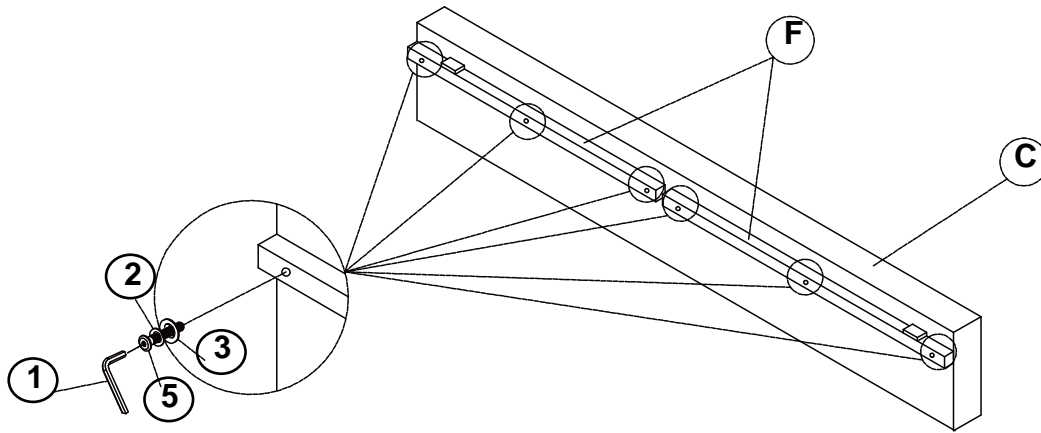

ITEM: 302046KE (B1-B3)

ASSEMBLY INSTRUCTION

STEP 1