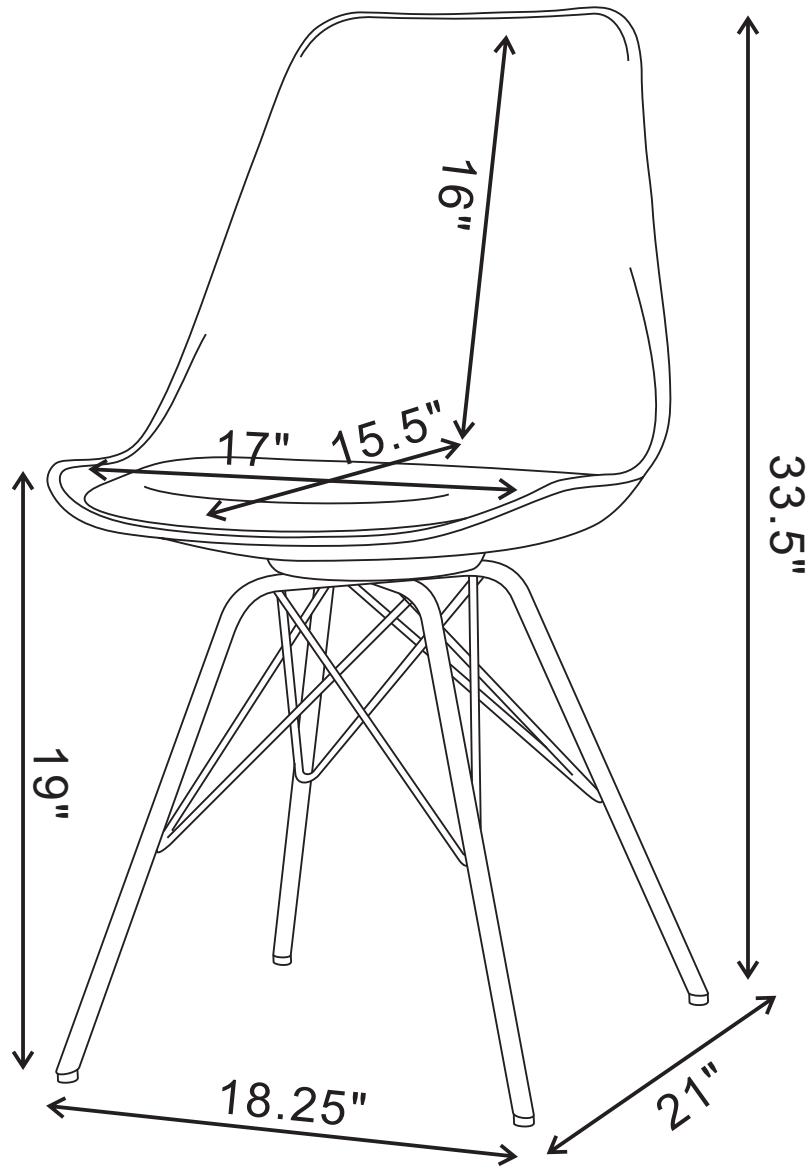

**HARDWARE IDENTIFICATION**

	<b>HARDWARE NAME</b>	<b>FIGURE</b>	<b>QTY</b>
<b>1</b>	<b>BOLTS M6x25MM</b>		<b>4PCS</b>
<b>2</b>	<b>ALLEN WRENCH M6</b>		<b>1PC</b>

ITEM :102792  
ASSEMBLY INSTRUCTIONS

STEP1

STEP2

ITEM :102792  
ASSEMBLY INSTRUCTIONS

Note:Dimension tolerance±5%

COASTERFURNITURE.COM