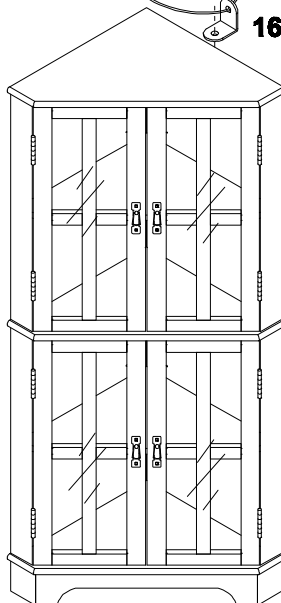

STEP 9

FURNITURE TIPPING RESTRAINT

WARNING

Injury may result from tipping furniture.
This restraint not a substitute for proper adult supervision.
This restraint may provide protection against tipping furniture.
Do not allow children to climb on furniture.
Failure to detach this restraint before moving furniture may
result injury and damage