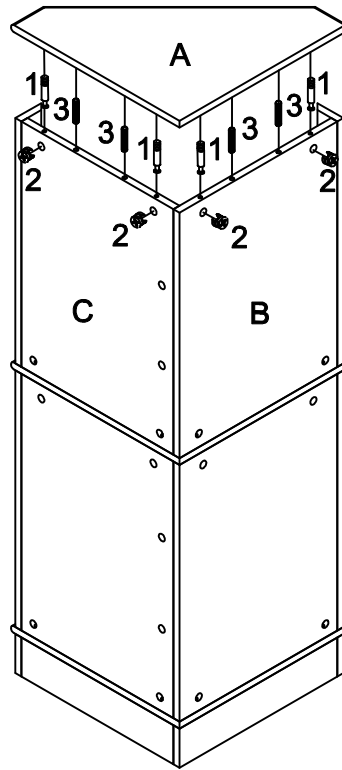

PARTS IDENTIFICATICON:

Z HARDWARE IDENTIFICATICON:

A	TOP PANEL		1PC
B	LEFT SIDE FRAME		2PCS
C	RIGHT SIDE FRAME		2PCS
D	FIXED PANEL		1PC
E	ADJUSTBALE PANEL		2PCS
F	LEFT DOOR		2PCS
G	RIGHT DOOR		2PCS
H	BOTTOM FRAME		1PC

NO	DESCRIPTION	FIGURE	Q`TY
1	CAM BOLT (GOLD)		20PCS
2	CAM LOCK (GOLD)		20PCS
3	WOOD DOWEL (Ø8*30MM NATURAL)		22PCS
4	ROUND HEAD SCREW (Ø3*14MM BLACK)		4PCS
5	SHELF SUPPORT (BRONZE)		8PCS
6	DOOR HANDLE (BLACK)		4PCS
7	MACHINE SCREW (Ø5/32"*16MM BLACK)		8PCS
8	HINGE (BLACK)		8PCS
9	MAGNET (BROWN)		2PCS
10	FLAT HEAD SCREW (Ø3*10MM BLACK)		48PCS
11	GLUE (WHITE)		1PC
12	PALSTIC (8mm)		1PC
13	L METAL (24 x 13 x 1.5mm)		2PCS
14	PLASTIC LINE (270mm)		1PC
15	LARGE SCREW (8 x 25mm)		1PC
16	SMALL SCREW (8 x 15mm)		1PC

STEP 1

STEP 2

STEP 3

STEP 4

STEP 5

STEP 6

STEP 7

STEP 8