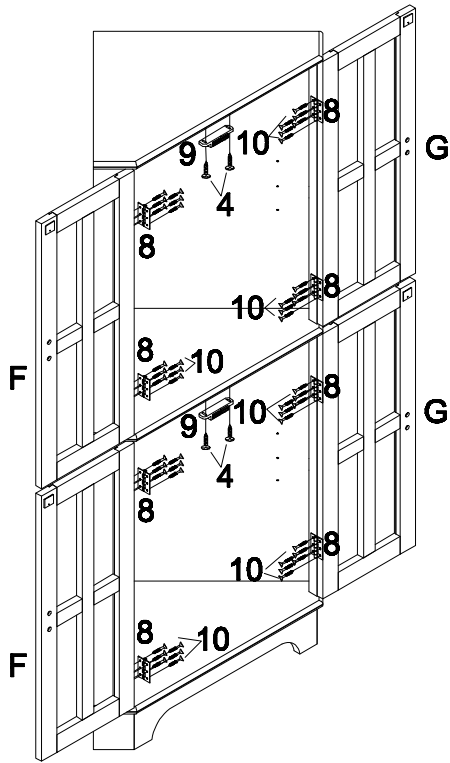

PARTS IDENTIFICATICON:

Z HARDWARE IDENTIFICATICON:

A	TOP PANEL		1PC
B	LEFT SIDE FRAME		2PCS
C	RIGHT SIDE FRAME		2PCS
D	FIXED PANEL		1PC
E	ADJUSTBALE PANEL		2PCS
F	LEFT DOOR		2PCS
G	RIGHT DOOR		2PCS
H	BOTTOM FRAME		1PC

NO	DESCRIPTION	FIGURE	Q`TY
1	CAM BOLT (GOLD)		20PCS
2	CAM LOCK (GOLD)		20PCS
3	WOOD DOWEL (Ø8*30MM NATURAL)		22PCS
4	ROUND HEAD SCREW (Ø3*14MM BLACK)		4PCS
5	SHELF SUPPORT (BRONZE)		8PCS
6	DOOR HANDLE (BLACK)		4PCS
7	MACHINE SCREW (Ø5/32"*16MM BLACK)		8PCS
8	HINGE (BLACK)		8PCS
9	MAGNET (BROWN)		2PCS
10	FLAT HEAD SCREW (Ø3*10MM BLACK)		48PCS
11	GLUE (WHITE)		1PC
12	PALSTIC (8mm)		1PC
13	L METAL (24 x 13 x 1.5mm)		2PCS
14	PLASTIC LINE (270mm)		1PC
15	LARGE SCREW (8 x 25mm)		1PC
16	SMALL SCREW (8 x 15mm)		1PC

STEP 1

STEP 2

STEP 3

STEP 4

STEP 5

STEP 6

STEP 7

STEP 8