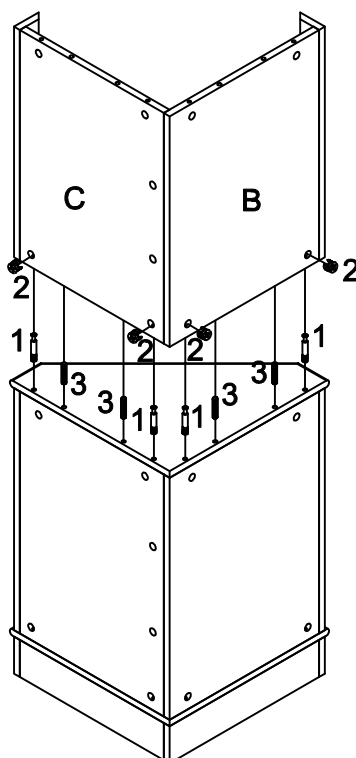

PARTS IDENTIFICATICON:

Z HARDWARE IDENTIFICATICON:

A	TOP PANEL		1PC
B	LEFT SIDE FRAME		2PCS
C	RIGHT SIDE FRAME		2PCS
D	FIXED PANEL		1PC
E	ADJUSTBALE PANEL		2PCS
F	LEFT DOOR		2PCS
G	RIGHT DOOR		2PCS
H	BOTTOM FRAME		1PC

NO	DESCRIPTION	FIGURE	Q`TY
1	CAM BOLT (GOLD)		20PCS
2	CAM LOCK (GOLD)		20PCS
3	WOOD DOWEL (Ø8*30MM NATURAL)		22PCS
4	ROUND HEAD SCREW (Ø3*14MM BLACK)		4PCS
5	SHELF SUPPORT (BRONZE)		8PCS
6	DOOR HANDLE (BLACK)		4PCS
7	MACHINE SCREW (Ø5/32"*16MM BLACK)		8PCS
8	HINGE (BLACK)		8PCS
9	MAGNET (BROWN)		2PCS
10	FLAT HEAD SCREW (Ø3*10MM BLACK)		48PCS
11	GLUE (WHITE)		1PC
12	PALSTIC (8mm)		1PC
13	L METAL (24 x 13 x 1.5mm)		2PCS
14	PLASTIC LINE (270mm)		1PC
15	LARGE SCREW (8 x 25mm)		1PC
16	SMALL SCREW (8 x 15mm)		1PC

STEP 1

STEP 2

STEP 3

STEP 4

STEP 5

STEP 6

STEP 7

STEP 8