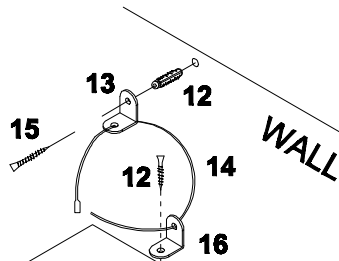

PARTS IDENTIFICATICON:

Z HARDWARE IDENTIFICATICON:

A	TOP PANEL		1PC
B	LEFT SIDE FRAME		2PCS
C	RIGHT SIDE FRAME		2PCS
D	FIXED PANEL		1PC
E	ADJUSTBALE PANEL		2PCS
F	LEFT DOOR		2PCS
G	RIGHT DOOR		2PCS
H	BOTTOM FRAME		1PC

NO	DESCRIPTION	FIGURE	Q`TY
1	CAM BOLT (GOLD)		20PCS
2	CAM LOCK (GOLD)		20PCS
3	WOOD DOWEL (Ø8*30MM NATURAL)		22PCS
4	ROUND HEAD SCREW (Ø3*14MM BLACK)		4PCS
5	SHELF SUPPORT (BRONZE)		8PCS
6	DOOR HANDLE (BLACK)		4PCS
7	MACHINE SCREW (Ø5/32"*16MM BLACK)		8PCS
8	HINGE (BLACK)		8PCS
9	MAGNET (BROWN)		2PCS
10	FLAT HEAD SCREW (Ø3*10MM BLACK)		48PCS
11	GLUE (WHITE)		1PC
12	PALSTIC (8mm)		1PC
13	L METAL (24 x 13 x 1.5mm)		2PCS
14	PLASTIC LINE (270mm)		1PC
15	LARGE SCREW (8 x 25mm)		1PC
16	SMALL SCREW (8 x 15mm)		1PC

STEP 1

STEP 2

STEP 3

STEP 4

STEP 5

STEP 6

STEP 7

STEP 8

STEP 9

FURNITURE TIPPING RESTRAINT

WARNING

Injury may result from tipping furniture.
 This restraint not a substitute for proper adult supervision.
 This restraint may provide protection against tipping furniture.
 Do not allow children to climb on furniture.
 Failure to detach this restraint before moving furniture may
 result injury and damage