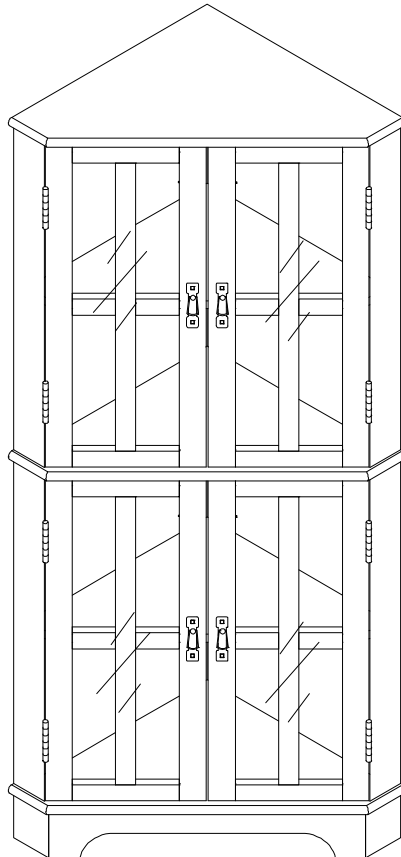

**ASSEMBLY INSTRUCTION
COASTER FINE FURNITURE**

Fine Furniture For every stage of life.

950185
ACCENT CABINET

REVISION 0 : 03/01/2020
REVISION 1 : 04/21/2023
REVISION 2 : 10/16/2023
REVISION 3 : 01/17/2025

PAGE 1 OF 7

COASTERFURNITURE.COM

Assembly Instruction

ASSEMBLY TIPS:

- 1.Remove hardware from and sort by size.
- 2.please check to see that all hardware and parts are present prior to start of assembly.
- 3.please follow attached instructions in the same aequence as numbered to assure fast & easy assembly

PARTS IDENTIFICATICON:

Z HARDWARE IDENTIFICATICON:

A	TOP PANEL		1PC
B	LEFT SIDE FRAME		2PCS
C	RIGHT SIDE FRAME		2PCS
D	FIXED PANEL		1PC
E	ADJUSTBALE PANEL		2PCS
F	LEFT DOOR		2PCS
G	RIGHT DOOR		2PCS
H	BOTTOM FRAME		1PC

NO	DESCRIPTION	FIGURE	Q`TY
1	CAM BOLT (GOLD)		20PCS
2	CAM LOCK (GOLD)		20PCS
3	WOOD DOWEL (Ø8*30MM NATURAL)		22PCS
4	ROUND HEAD SCREW (Ø3*14MM BLACK)		4PCS
5	SHELF SUPPORT (BRONZE)		8PCS
6	DOOR HANDLE (BLACK)		4PCS
7	MACHINE SCREW (Ø5/32"*16MM BLACK)		8PCS
8	HINGE (BLACK)		8PCS
9	MAGNET (BROWN)		2PCS
10	FLAT HEAD SCREW (Ø3*10MM BLACK)		48PCS
11	GLUE (WHITE)		1PC
12	PALSTIC (8mm)		1PC
13	L METAL (24 x 13 x 1.5mm)		2PCS
14	PLASTIC LINE (270mm)		1PC
15	LARGE SCREW (8 x 25mm)		1PC
16	SMALL SCREW (8 x 15mm)		1PC