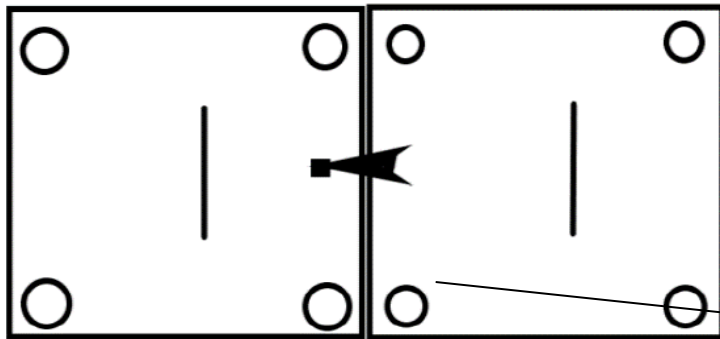

ASSEMBLY TIME

20 MINUTES

PARTS IDENTIFICATION

A		BASE	1PC
B		LEG	4PCS
C		TRANSFORMER/POWER CORD	1PC
D		ARM PILLOW	1PC
E		RECLINER BACK	1PC
F		BACK CUSHION	1PC

ITEM: **609560LRP**

ASSEMBLY INSTRUCTIONS

STEP 1

STEP 2

STEP 3

STEP 4
COMPLETE

ITEM:609560LRP

ITEM:609560LRP

Note:Dimension tolerance±5%