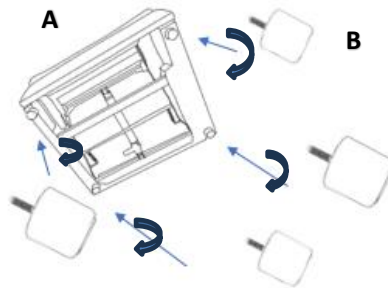

ASSEMBLY TIME

20 MINUTES

PARTS IDENTIFICATION

A		BASE	1PC
B		LEG	4PCS
C		TRANSFORMER/POWER CORD	1PC
D		ARM PILLOW	1PC
E		RECLINER BACK	1PC
F		BACK CUSHION	1PC

ITEM: **609560LRP**

ASSEMBLY INSTRUCTIONS

STEP 1

STEP 2

STEP 3

STEP 4
COMPLETE

ITEM:609560LRP

ITEM:609560LRP

Note:Dimension tolerance±5%