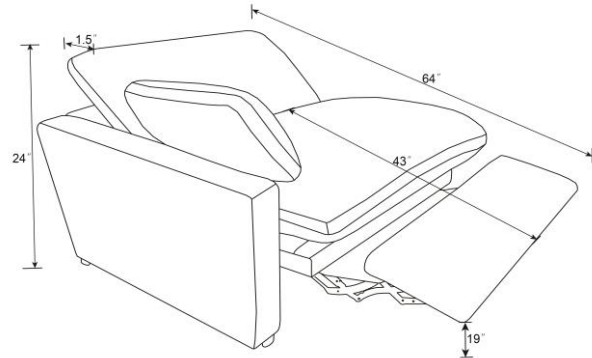

ASSEMBLY TIME

20 MINUTES

PARTS IDENTIFICATION

A		BASE	1PC
B		LEG	4PCS
C		TRANSFORMER/POWER CORD	1PC
D		ARM PILLOW	1PC
E		RECLINER BACK	1PC
F		BACK CUSHION	1PC

ITEM: **609560LRP**

ASSEMBLY INSTRUCTIONS

STEP 1

STEP 2

STEP 3

STEP 4
COMPLETE

ITEM:609560LRP

ITEM:609560LRP

Note:Dimension tolerance±5%