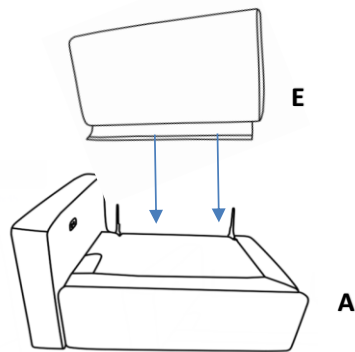

ASSEMBLY TIME

20 MINUTES

PARTS IDENTIFICATION

A		BASE	1PC
B		LEG	4PCS
C		TRANSFORMER/POWER CORD	1PC
D		ARM PILLOW	1PC
E		RECLINER BACK	1PC
F		BACK CUSHION	1PC

ITEM: **609560LRP**

ASSEMBLY INSTRUCTIONS

STEP 1

STEP 2

STEP 3

STEP 4
COMPLETE

ITEM:609560LRP

ITEM:609560LRP

Note:Dimension tolerance±5%