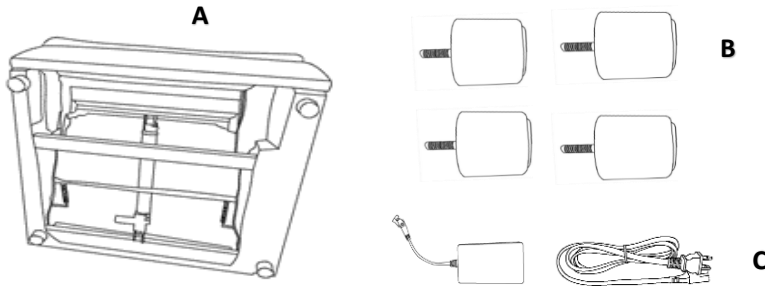

ASSEMBLY TIME

20 MINUTES

PARTS IDENTIFICATION

A		BASE	1PC
B		LEG	4PCS
C		TRANSFORMER/POWER CORD	1PC
D		ARM PILLOW	1PC
E		RECLINER BACK	1PC
F		BACK CUSHION	1PC

ITEM: **609560LRP**

ASSEMBLY INSTRUCTIONS

STEP 1

STEP 2

STEP 3

STEP 4
COMPLETE

ITEM:609560LRP

ITEM:609560LRP

Note:Dimension tolerance±5%