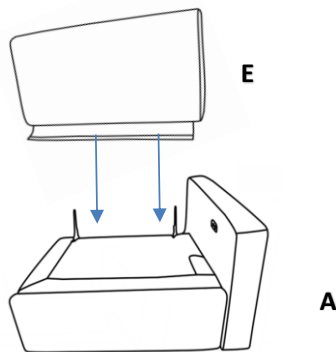

ASSEMBLY TIME

20 MINUTES

PARTS IDENTIFICATION

A		BASE	1PC
B		LEG	4PCS
C		TRANSFORMER/POWER CORD	1PC
D		ARM PILLOW	1PC
E		RECLINER BACK	1PC
F		BACK CUSHION	1PC

ITEM: **609530RRP**

ASSEMBLY INSTRUCTIONS

STEP 1

STEP 2

STEP 3

STEP 4
COMPLETE

ITEM:609530RRP

ITEM:609530RRP

Note:Dimension tolerance±5%