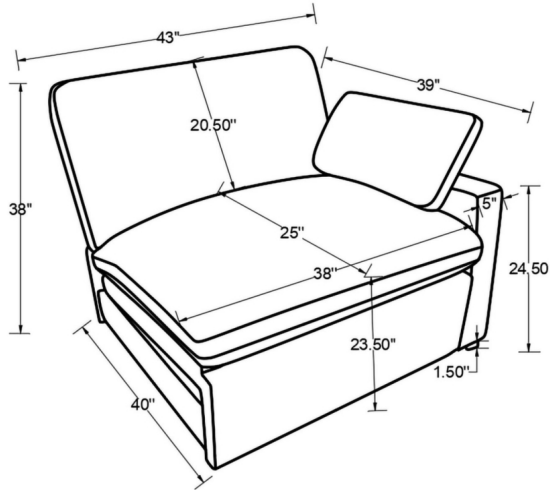

ASSEMBLY TIME

20 MINUTES

PARTS IDENTIFICATION

A		BASE	1PC
B		LEG	4PCS
C		TRANSFORMER/POWER CORD	1PC
D		ARM PILLOW	1PC
E		RECLINER BACK	1PC
F		BACK CUSHION	1PC

ITEM: **609530RRP**

ASSEMBLY INSTRUCTIONS

STEP 1

STEP 2

STEP 3

STEP 4
COMPLETE

ITEM:609530RRP

ITEM:609530RRP

Note:Dimension tolerance±5%