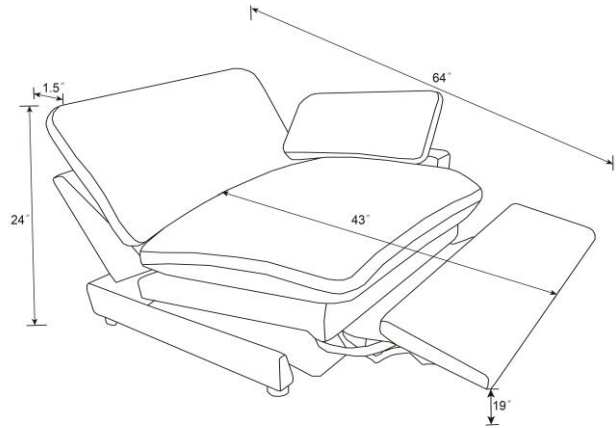

ASSEMBLY TIME

20 MINUTES

PARTS IDENTIFICATION

A		BASE	1PC
B		LEG	4PCS
C		TRANSFORMER/POWER CORD	1PC
D		ARM PILLOW	1PC
E		RECLINER BACK	1PC
F		BACK CUSHION	1PC

ITEM: **609530RRP**

ASSEMBLY INSTRUCTIONS

STEP 1

STEP 2

STEP 3

STEP 4
COMPLETE

ITEM:609530RRP

ITEM:609530RRP

Note:Dimension tolerance±5%