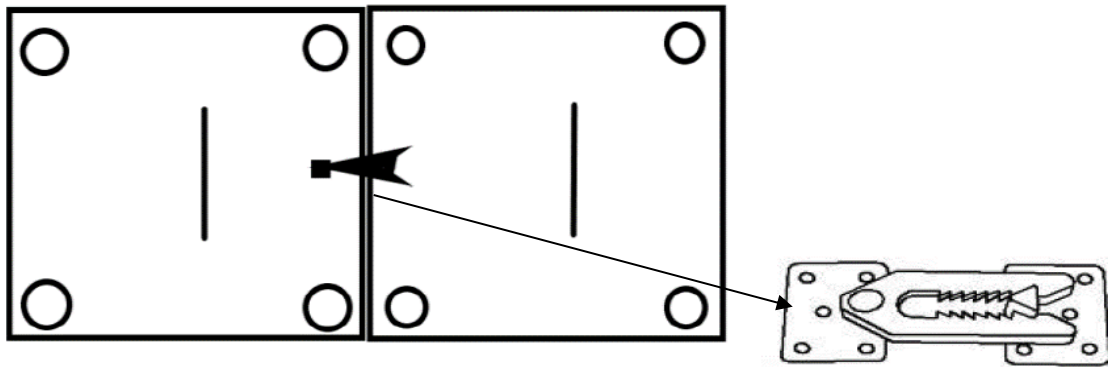

ASSEMBLY TIME

20 MINUTES

PARTS IDENTIFICATION

A		BASE	1PC
B		LEG	4PCS
C		TRANSFORMER/POWER CORD	1PC
D		ARM PILLOW	1PC
E		RECLINER BACK	1PC
F		BACK CUSHION	1PC

ITEM: **609530RRP**

ASSEMBLY INSTRUCTIONS

STEP 1

STEP 2

STEP 3

STEP 4
COMPLETE

ITEM:609530RRP

ITEM:609530RRP

Note:Dimension tolerance±5%