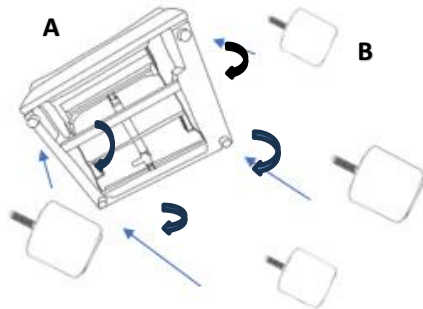

ASSEMBLY TIME

20 MINUTES

PARTS IDENTIFICATION

A		BASE	1PC
B		LEG	4PCS
C		TRANSFORMER/POWER CORD	1PC
D		ARM PILLOW	1PC
E		RECLINER BACK	1PC
F		BACK CUSHION	1PC

ITEM: **609530RRP**

ASSEMBLY INSTRUCTIONS

STEP 1

STEP 2

STEP 3

STEP 4
COMPLETE

ITEM:609530RRP

ITEM:609530RRP

Note:Dimension tolerance±5%