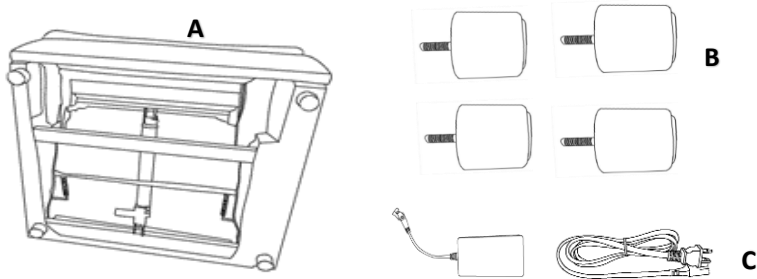

ASSEMBLY TIME

20 MINUTES

PARTS IDENTIFICATION

A		BASE	1PC
B		LEG	4PCS
C		TRANSFORMER/POWER CORD	1PC
D		ARM PILLOW	1PC
E		RECLINER BACK	1PC
F		BACK CUSHION	1PC

ITEM: **609530RRP**

ASSEMBLY INSTRUCTIONS

STEP 1

STEP 2

STEP 3

STEP 4
COMPLETE

ITEM:609530RRP

ITEM:609530RRP

Note:Dimension tolerance±5%