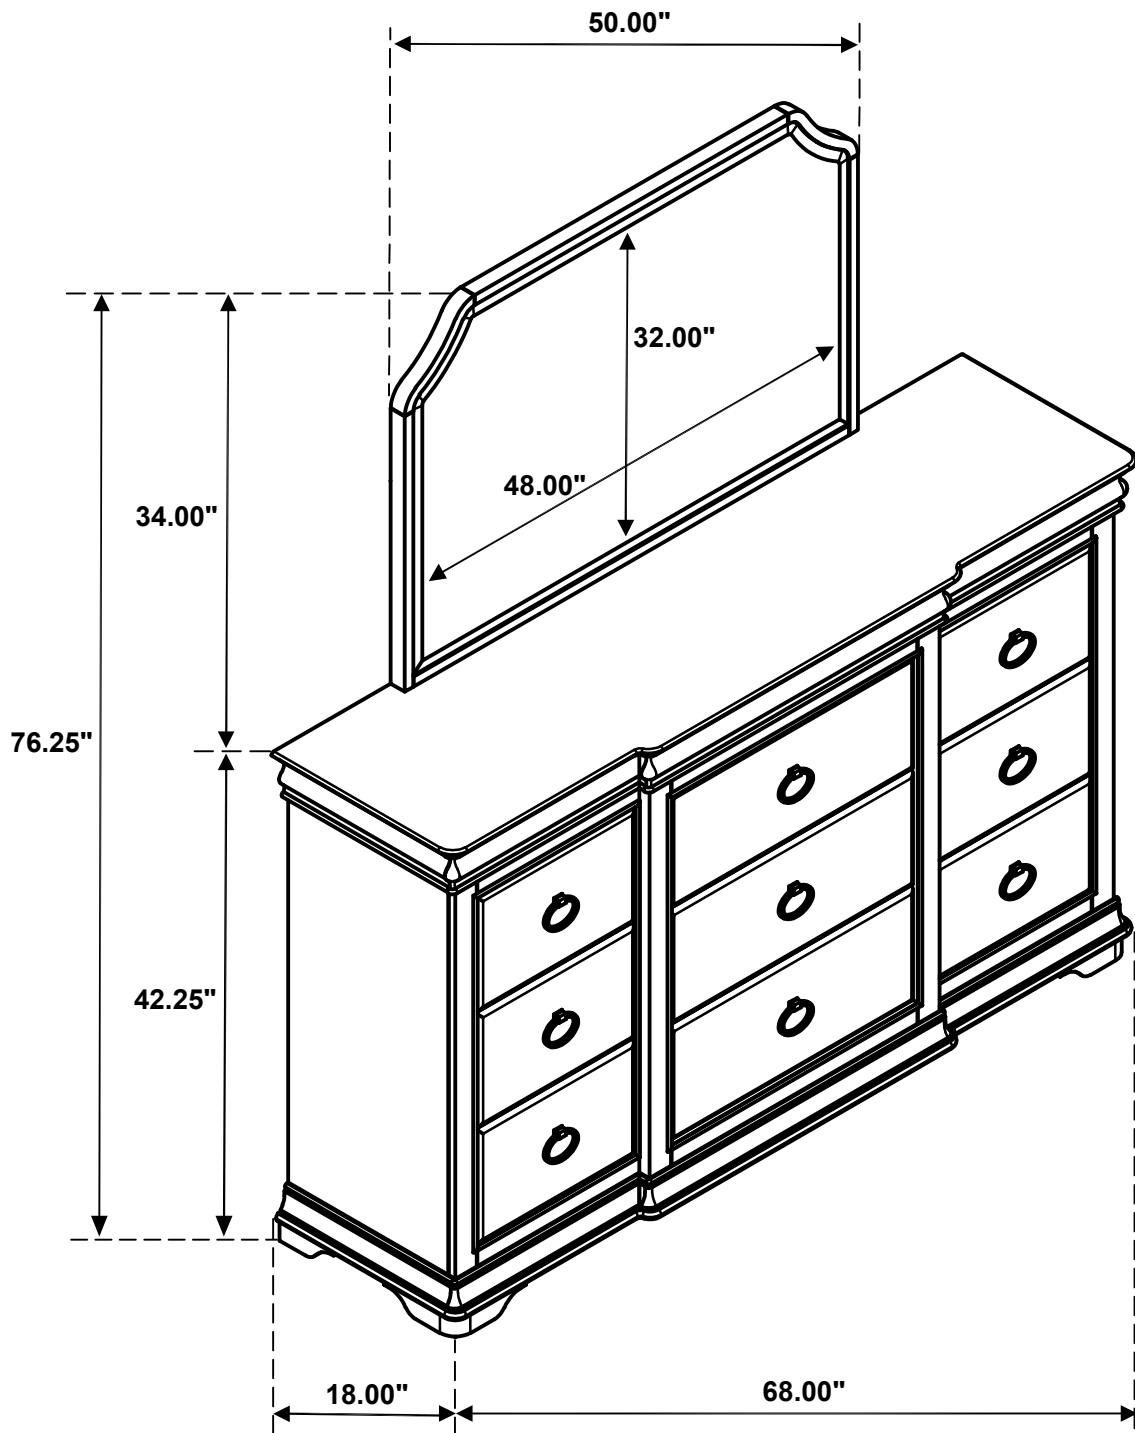

## PARTS IDENTIFICATION

A	MIRROR		1PC
B	MIRROR SUPPORT (PACKED WITH MIRROR)		2PCS
C	DRESSER FROM BOX ITEM# 205303		1PC

**STEP 1**

**STEP 2**

**STEP 3**  
**COMPLETE**

ITEM: 205304

Note : Dimension tolerance  $\pm 5\%$