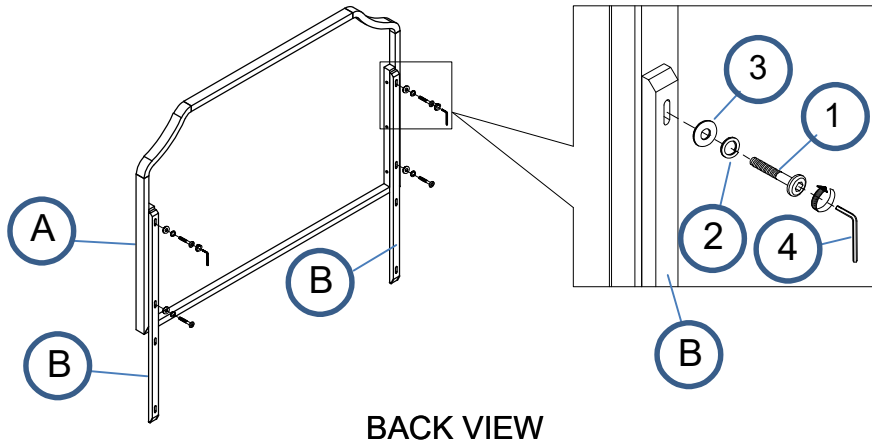

## HARDWARE IDENTIFICATION

1	BOLT (M6 x 35mm - BLK)		8PCS
2	LOCK WASHER (M8 - BLK)		8PCS
3	FLAT WASHER (M8 x 18mm - BLK)		8PCS
4	ALLEN WRENCH (M4 x 65mm - BLK)		1PC

ITEM: **205304**

**ASSEMBLY INSTRUCTIONS**

**STEP 1**

**STEP 2**

**STEP 3**  
**COMPLETE**

ITEM: 205304

Note : Dimension tolerance  $\pm 5\%$