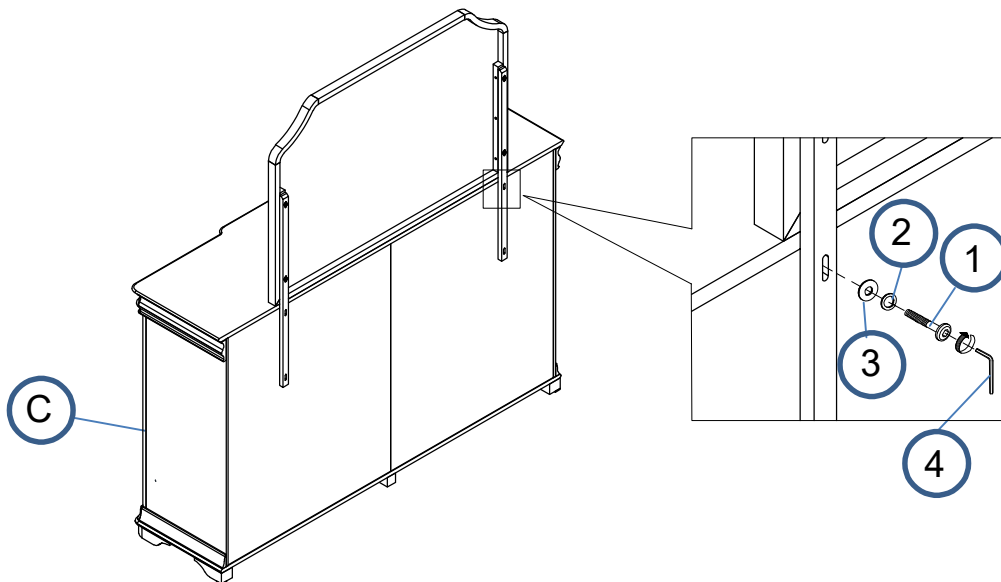

## PARTS IDENTIFICATION

A	MIRROR		1PC
B	MIRROR SUPPORT (PACKED WITH MIRROR)		2PCS
C	DRESSER FROM BOX ITEM# 205303		1PC

## HARDWARE IDENTIFICATION

1	BOLT (M6 x 35mm - BLK)		8PCS
2	LOCK WASHER (M8 - BLK)		8PCS
3	FLAT WASHER (M8 x 18mm - BLK)		8PCS
4	ALLEN WRENCH (M4 x 65mm - BLK)		1PC

ITEM: **205304**

**ASSEMBLY INSTRUCTIONS**

**STEP 1**

**STEP 2**

**STEP 3**  
**COMPLETE**

ITEM: 205304

Note : Dimension tolerance  $\pm 5\%$