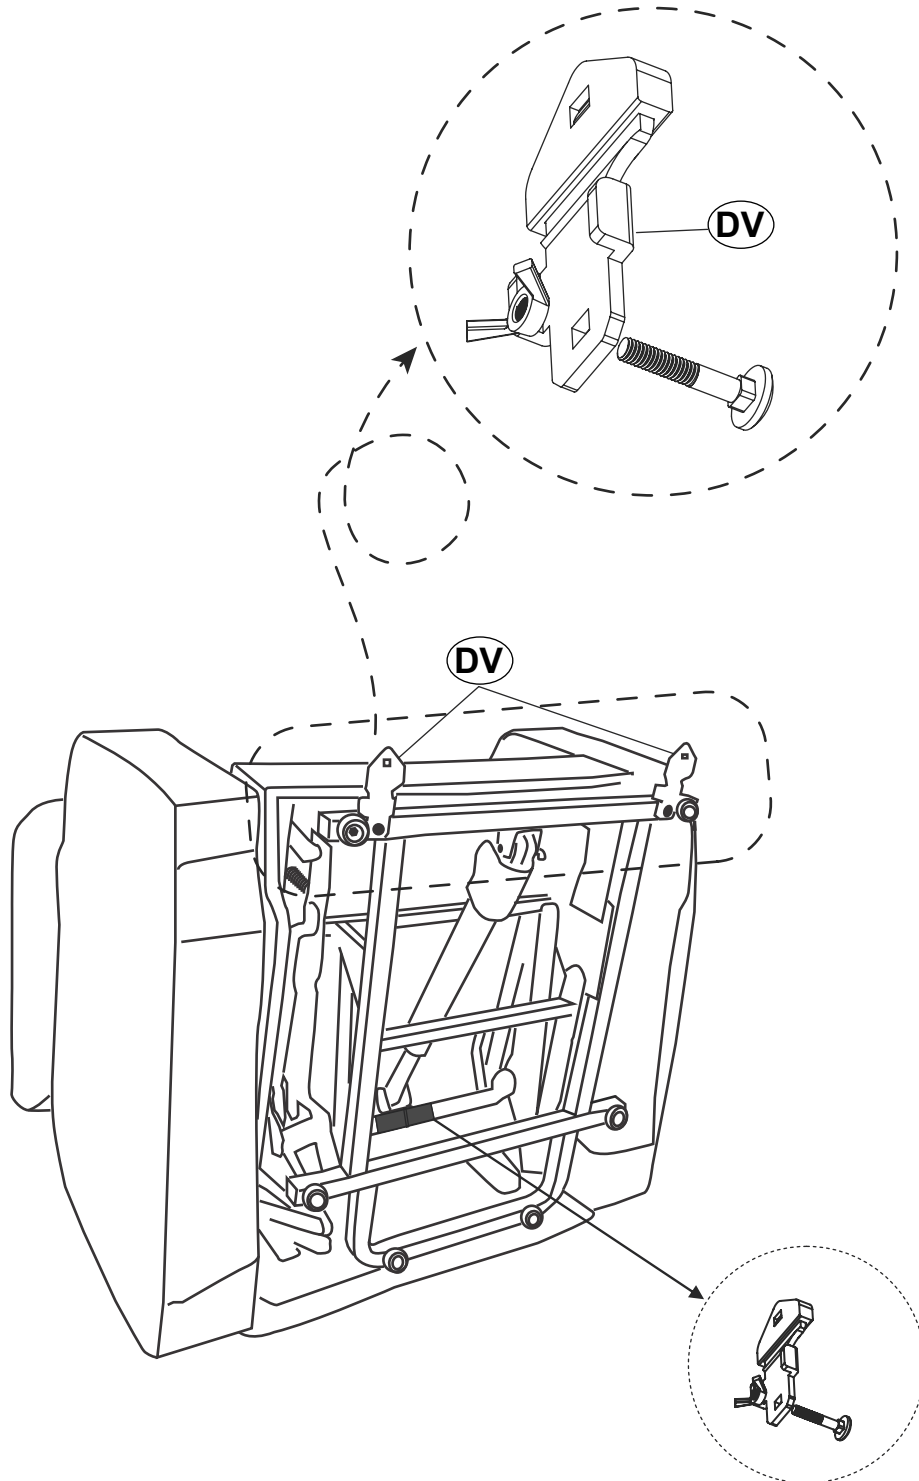

## PARTS IDENTIFICATION

AV BACKREST

1PC

BV CHAIR BASE

1PC

CV POWER SOURCE

1PC

DV ANTI-FALL BRACKETS

2PCS

ITEM: **602284P**  
**ASSEMBLY INSTRUCTIONS**

**STEP 1**

**STEP 2**

ITEM: **602284P**  
**ASSEMBLY INSTRUCTIONS**

**STEP 3**

ITEM: **602284P**

## REMOTE INSTRUCTIONS

How to recline?

How to get footrest latch down and stand?

ITEM: 602284P

Note: Dimension tolerance  $\pm 5\%$