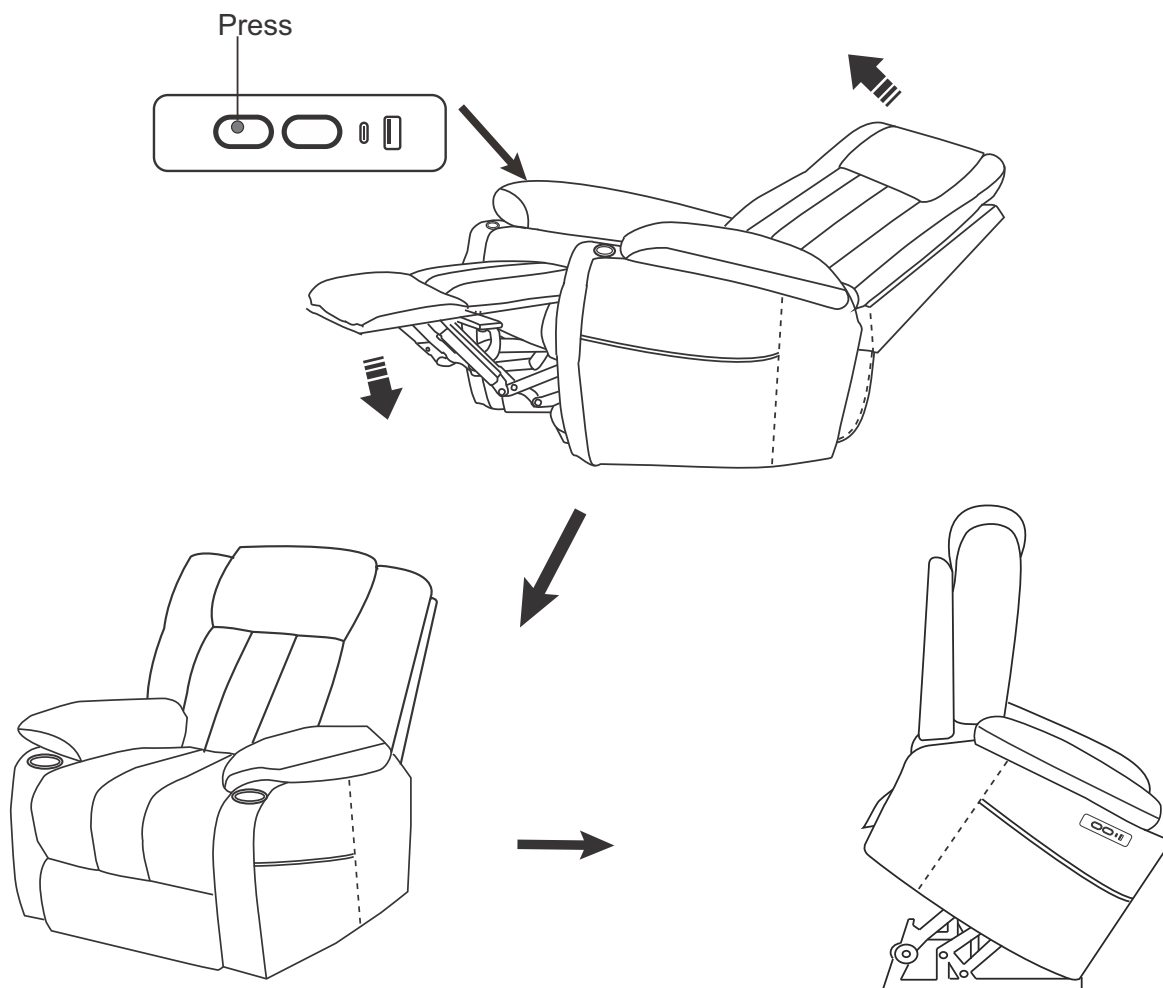

## PARTS IDENTIFICATION

AV BACKREST

1PC

BV CHAIR BASE

1PC

CV POWER SOURCE

1PC

DV ANTI-FALL BRACKETS

2PCS

ITEM: **602284P**  
**ASSEMBLY INSTRUCTIONS**

**STEP 1**

**STEP 2**

ITEM: **602284P**  
**ASSEMBLY INSTRUCTIONS**

**STEP 3**

ITEM: **602284P**

## REMOTE INSTRUCTIONS

How to recline?

How to get footrest latch down and stand?

ITEM: 602284P

Note: Dimension tolerance  $\pm 5\%$