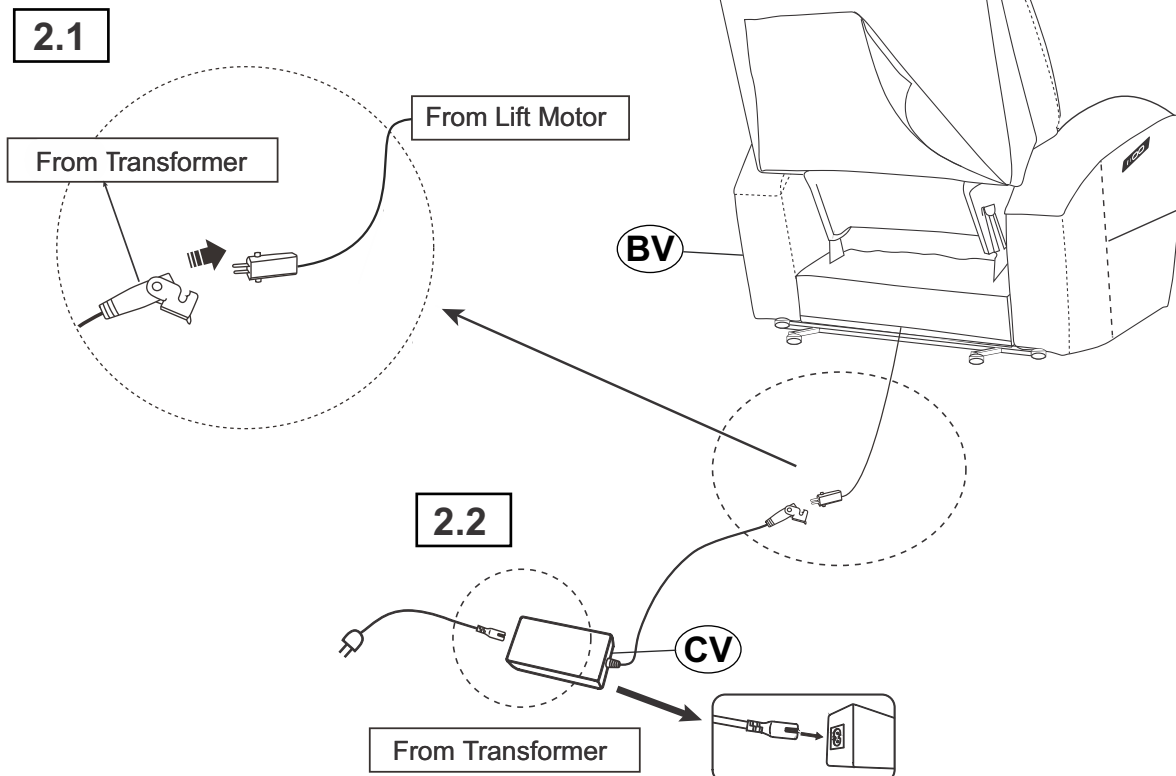

## PARTS IDENTIFICATION

AV BACKREST

1PC

BV CHAIR BASE

1PC

CV POWER SOURCE

1PC

DV ANTI-FALL BRACKETS

2PCS

ITEM: **602284P**  
**ASSEMBLY INSTRUCTIONS**

**STEP 1**

**STEP 2**

ITEM: **602284P**  
**ASSEMBLY INSTRUCTIONS**

**STEP 3**

ITEM: **602284P**

## REMOTE INSTRUCTIONS

How to recline?

How to get footrest latch down and stand?

ITEM: 602284P

Note: Dimension tolerance  $\pm 5\%$