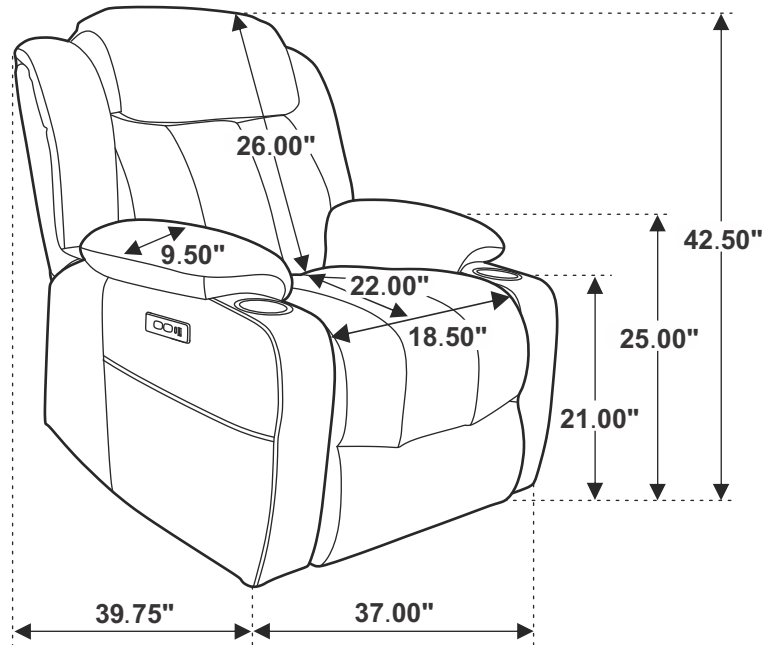

2PCS

ITEM: **602284P**  
**ASSEMBLY INSTRUCTIONS**

**STEP 1**

**STEP 2**

ITEM: **602284P**  
**ASSEMBLY INSTRUCTIONS**

**STEP 3**

ITEM: **602284P**

## REMOTE INSTRUCTIONS

How to recline?

How to get footrest latch down and stand?

ITEM: 602284P

Note: Dimension tolerance  $\pm 5\%$