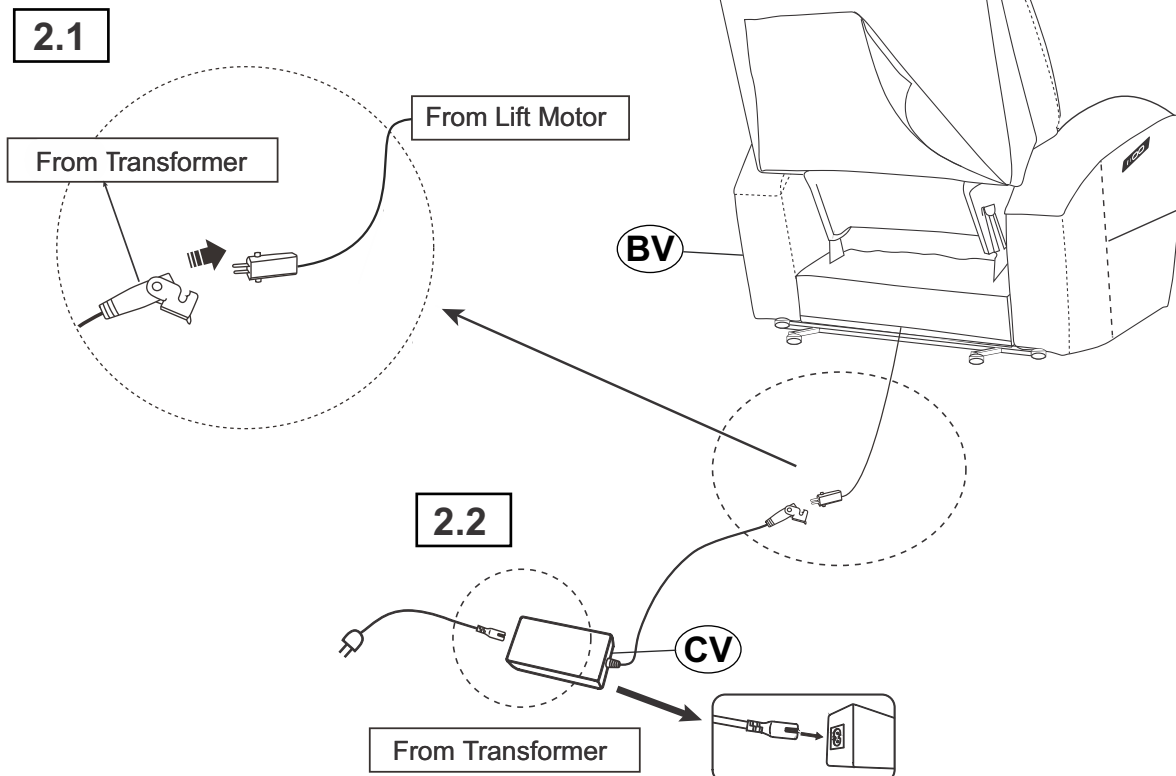

## PARTS IDENTIFICATION

AV BACKREST

1PC

BV CHAIR BASE

1PC

CV POWER SOURCE

1PC

DV ANTI-FALL BRACKETS

2PCS

ITEM: **602294P**  
**ASSEMBLY INSTRUCTIONS**

**STEP 1**

**STEP 2**

ITEM: **602294P**  
**ASSEMBLY INSTRUCTIONS**

**STEP 3**

ITEM: **602294P**

## REMOTE INSTRUCTIONS

How to recline?

How to get footrest latch down and stand?

ITEM: 602294P

Note: Dimension tolerance  $\pm 5\%$