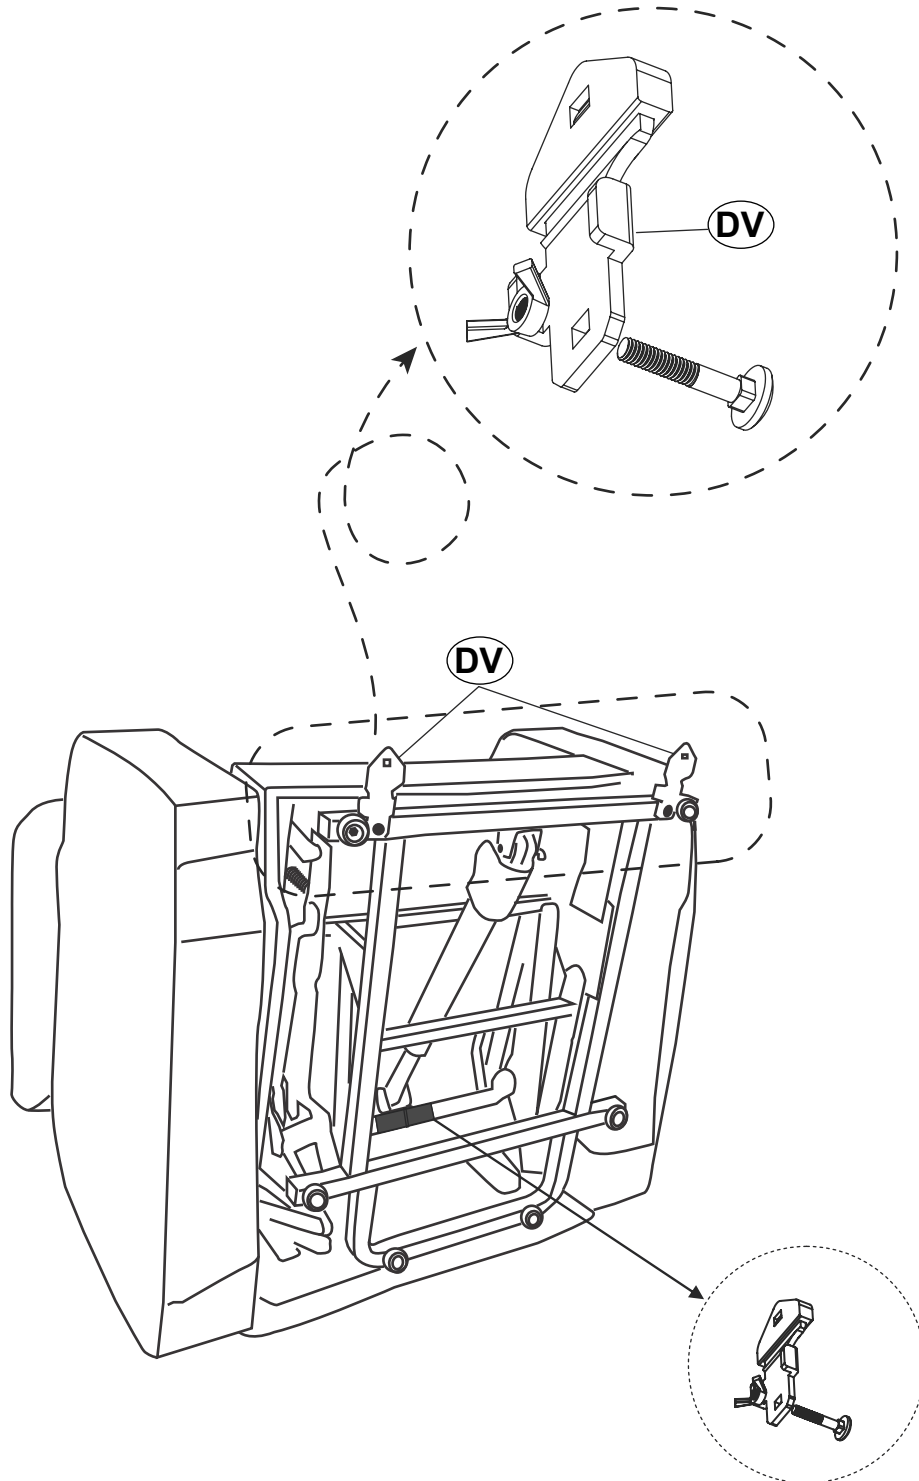

## PARTS IDENTIFICATION

AV BACKREST

1PC

BV CHAIR BASE

1PC

CV POWER SOURCE

1PC

DV ANTI-FALL BRACKETS

2PCS

ITEM: **602294P**  
**ASSEMBLY INSTRUCTIONS**

**STEP 1**

**STEP 2**

ITEM: **602294P**  
**ASSEMBLY INSTRUCTIONS**

**STEP 3**

ITEM: **602294P**

## REMOTE INSTRUCTIONS

How to recline?

How to get footrest latch down and stand?

ITEM: 602294P

Note: Dimension tolerance  $\pm 5\%$