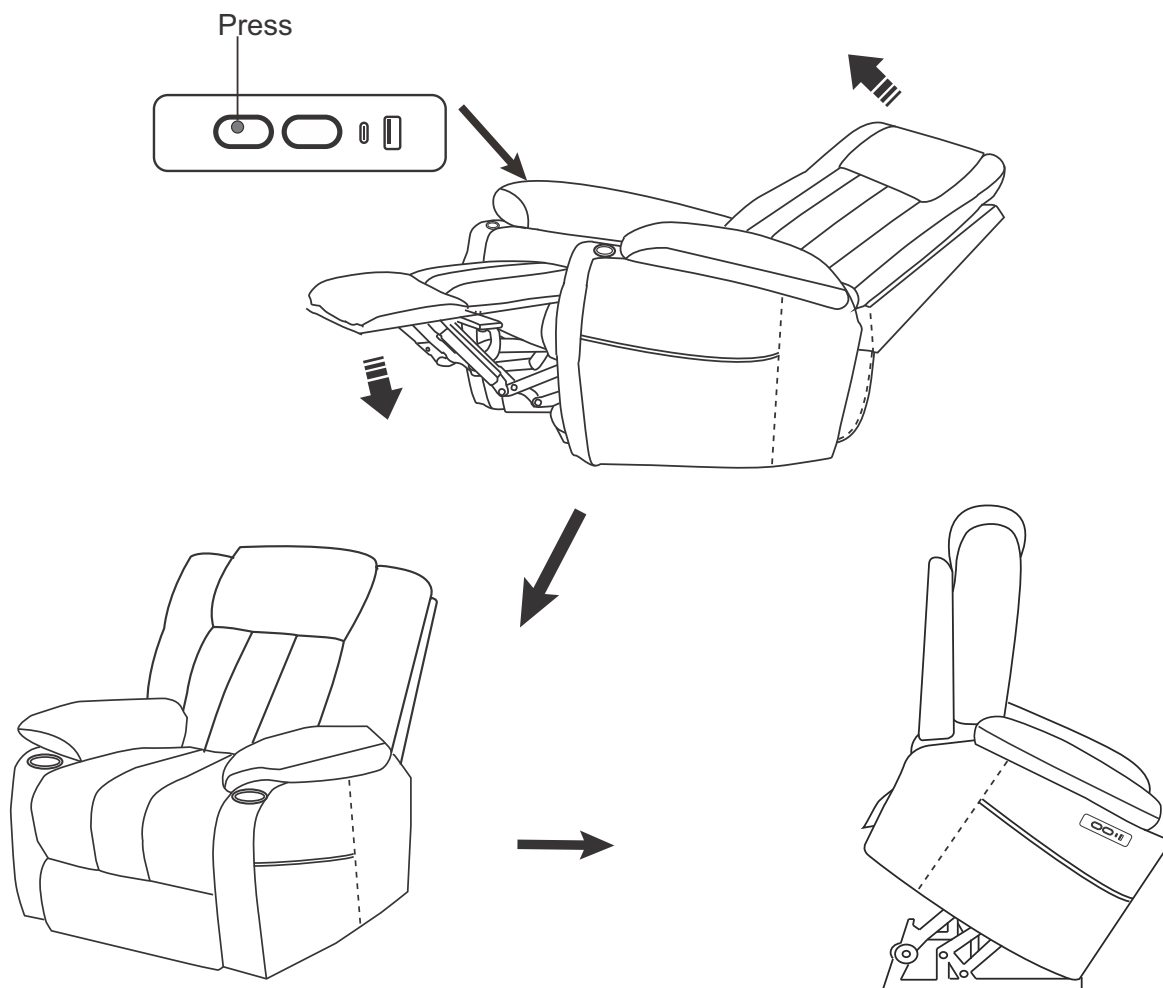

## PARTS IDENTIFICATION

AV BACKREST

1PC

BV CHAIR BASE

1PC

CV POWER SOURCE

1PC

DV ANTI-FALL BRACKETS

2PCS

ITEM: **602294P**  
**ASSEMBLY INSTRUCTIONS**

**STEP 1**

**STEP 2**

ITEM: **602294P**  
**ASSEMBLY INSTRUCTIONS**

**STEP 3**

ITEM: **602294P**

## REMOTE INSTRUCTIONS

How to recline?

How to get footrest latch down and stand?

ITEM: 602294P

Note: Dimension tolerance  $\pm 5\%$