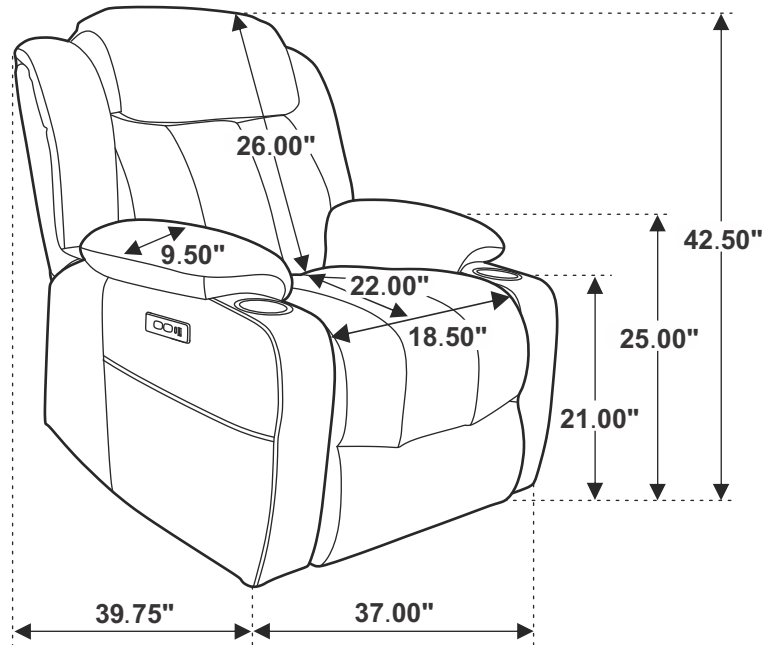

## REMOTE INSTRUCTIONS

How to recline?

How to get footrest latch down and stand?

ITEM: 602294P

Note: Dimension tolerance  $\pm 5\%$