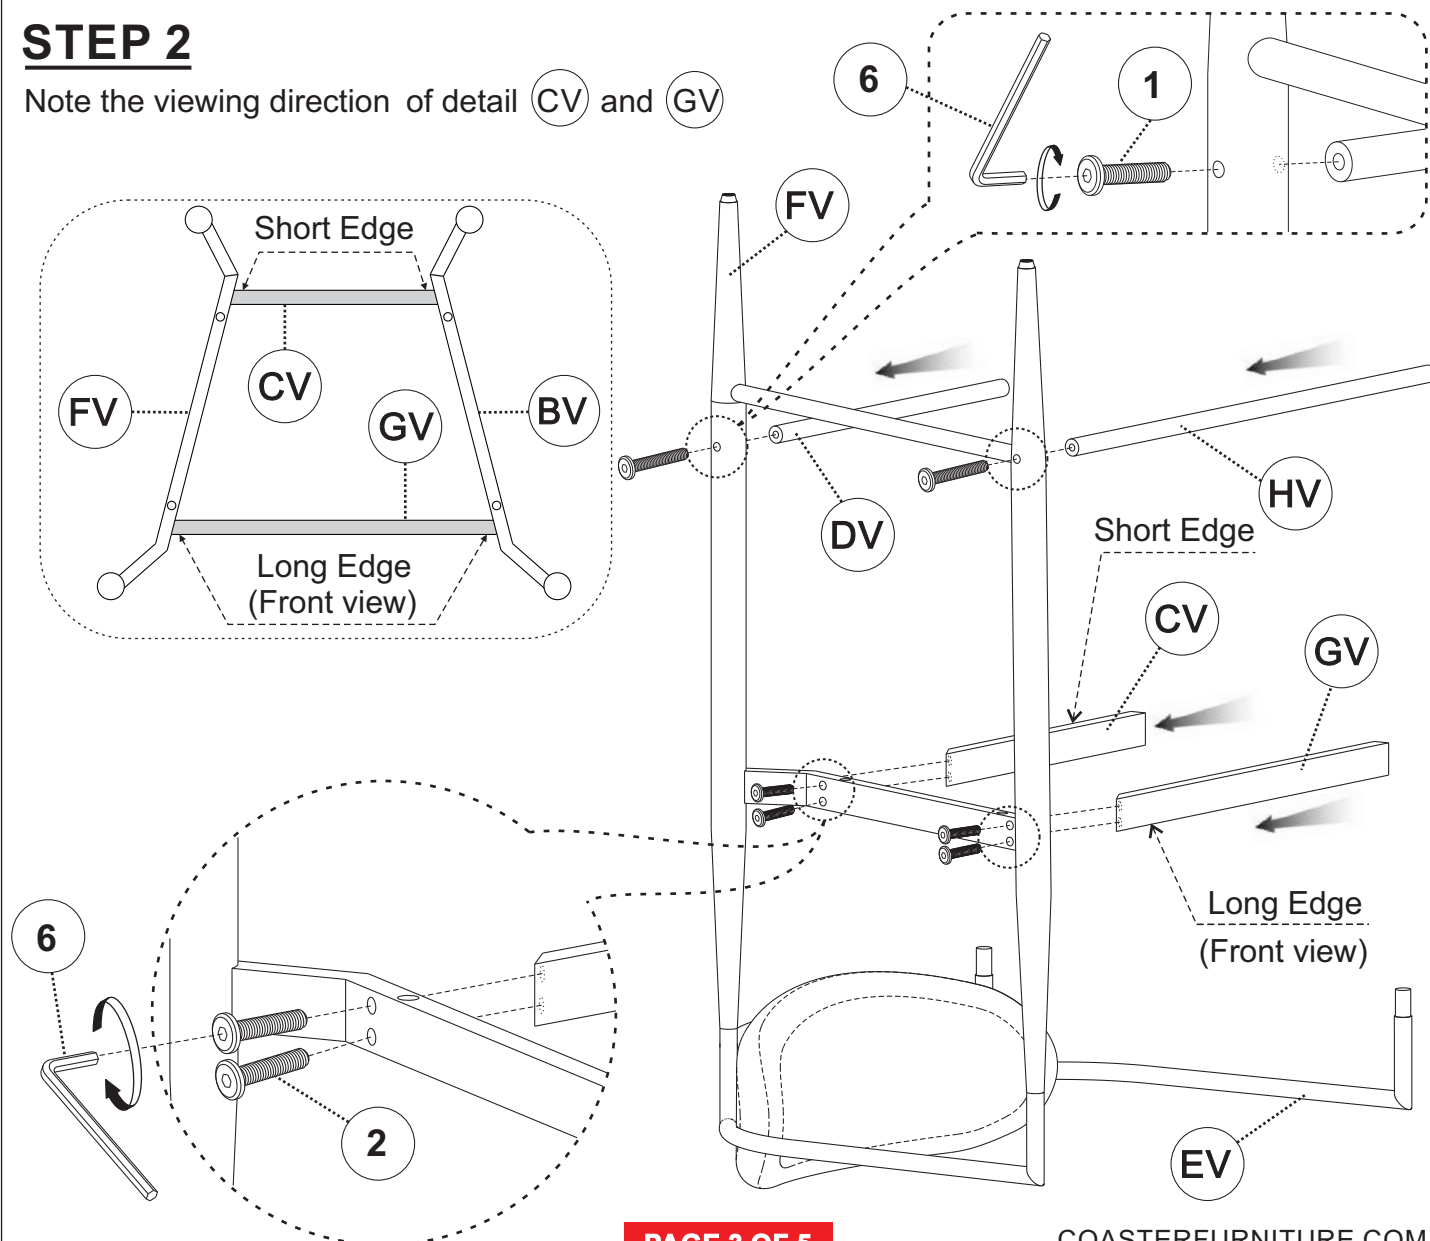

3 PAN HEAD SCREW (5/32" x 9 mm - BLK)

4PCS

4 LOCK WASHER (Ø1/4" - BLK)

4PCS

5 FLAT WASHER (Ø1/4" - BLK)

4PCS

6 ALLEN WRENCH (4mm - BLK)

1PC

NOTE:

Quantities shown are for one chair.

Phillips head screw driver is required in the assembly process; however, manufacturer does not provide this item.

ITEM: 121187

ASSEMBLY INSTRUCTIONS

STEP 1

Do not fully tighten all bolts until assembly is complete.

STEP 2

Note the viewing direction of detail CV and GV

ITEM: 121187

ASSEMBLY INSTRUCTIONS

STEP 3

STEP 4

ITEM: **121187**

ASSEMBLY INSTRUCTIONS

STEP 5

*BACK VIEW

STEP 6
COMPLETE

ITEM: 121187

Note: Dimension tolerance $\pm 5\%$