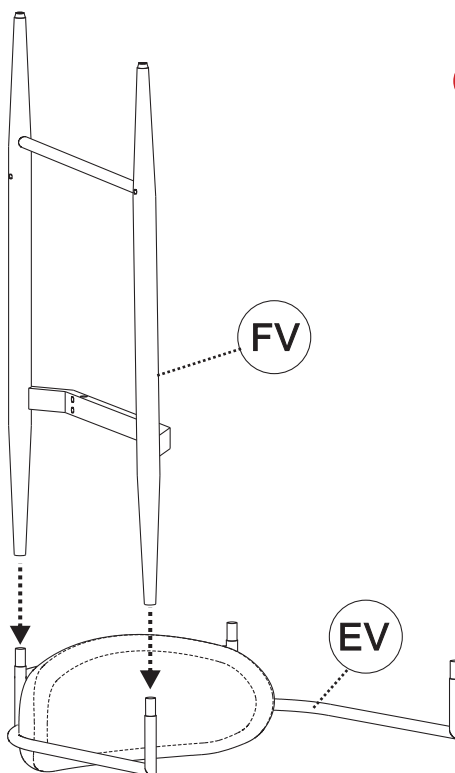

3 PAN HEAD SCREW (5/32" x 9 mm - BLK)

4PCS

4 LOCK WASHER (Ø1/4" - BLK)

4PCS

5 FLAT WASHER (Ø1/4" - BLK)

4PCS

6 ALLEN WRENCH (4mm - BLK)

1PC

NOTE:

Quantities shown are for one chair.

Phillips head screw driver is required in the assembly process; however, manufacturer does not provide this item.

ITEM: 121187

ASSEMBLY INSTRUCTIONS

STEP 1

Do not fully tighten all bolts until assembly is complete.

STEP 2

Note the viewing direction of detail CV and GV

ITEM: 121187

ASSEMBLY INSTRUCTIONS

STEP 3

STEP 4

ITEM: **121187**

ASSEMBLY INSTRUCTIONS

STEP 5

*BACK VIEW

STEP 6
COMPLETE

ITEM: 121187

Note: Dimension tolerance $\pm 5\%$