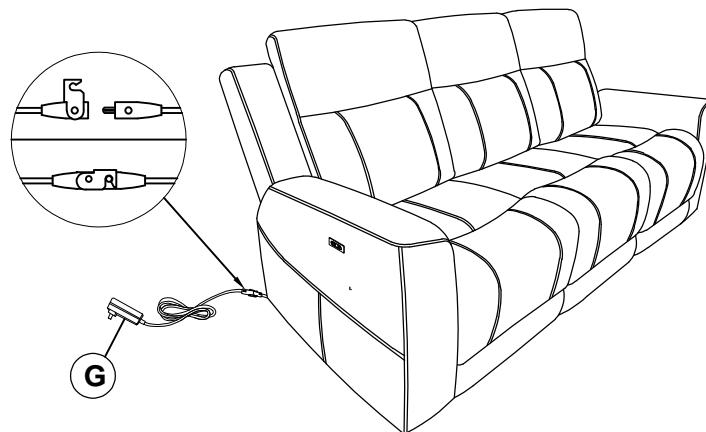

ASSEMBLY INSTRUCTIONS
COASTER FINE FURNITURE

610151P
Power Reclining Sofa

ITEM: 610151P

ASSEMBLY INSTRUCTIONS

ASSEMBLY TIPS:

- 1.Remove hardware from box and sort by size.
- 2.Please check to see that all hardware and parts are present prior to start of assembly.
- 3.Please follow attached instructions in the same sequence as numbered to assure fast & easy assembly.

1PC

ITEM: **610151P**

ASSEMBLY INSTRUCTIONS

STEP 1

STEP 2

STEP 3
COMPLETE

ITEM: **610151P**

Note: Dimension tolerance $\pm 5\%$