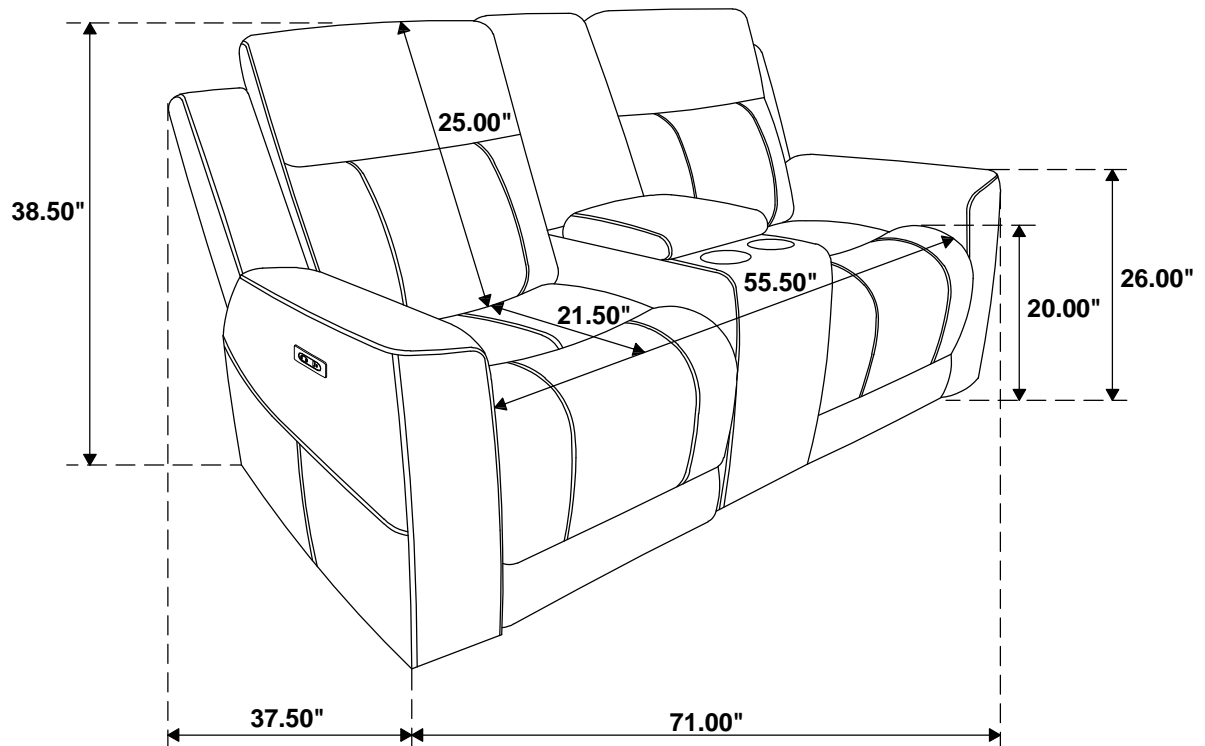

ASSEMBLY INSTRUCTIONS COASTER FINE FURNITURE

Fine Furniture for every stage of life

610152P ***Power Reclining Loveseat***

ITEM: 610152P

ASSEMBLY INSTRUCTIONS

ASSEMBLY TIPS:

- 1.Remove hardware from box and sort by size.
- 2.Please check to see that all hardware and parts are present prior to start of assembly.
- 3.Please follow attached instructions in the same sequence as numbered to assure fast & easy assembly.

ASSEMBLY TIME

5 MINUTES

PARTS IDENTIFICATION

A	SEAT		1PC
B	LEFT BACK		1PC
C	CONSOLE BACK		1PC
D	RIGHT BACK		1PC
E	LEFT EAR		1PC
F	RIGHT EAR		1PC
G	ADAPTER		1PC

ITEM: **610152P**
ASSEMBLY INSTRUCTIONS
STEP 1

STEP 2

STEP 3
COMPLETE

ITEM: **610152P**

Note: Dimension tolerance $\pm 5\%$