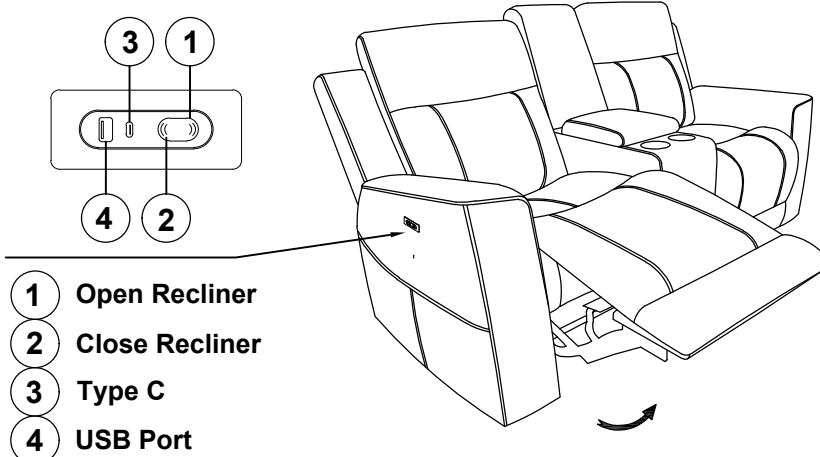

ASSEMBLY INSTRUCTIONS COASTER FINE FURNITURE

Fine Furniture for every stage of life

610152P ***Power Reclining Loveseat***

ITEM: 610152P

ASSEMBLY INSTRUCTIONS

ASSEMBLY TIPS:

- 1.Remove hardware from box and sort by size.
- 2.Please check to see that all hardware and parts are present prior to start of assembly.
- 3.Please follow attached instructions in the same sequence as numbered to assure fast & easy assembly.

ASSEMBLY TIME

5 MINUTES

PARTS IDENTIFICATION

A	SEAT		1PC
B	LEFT BACK		1PC
C	CONSOLE BACK		1PC
D	RIGHT BACK		1PC
E	LEFT EAR		1PC
F	RIGHT EAR		1PC
G	ADAPTER		1PC

ITEM: **610152P**
ASSEMBLY INSTRUCTIONS
STEP 1

STEP 2

STEP 3
COMPLETE

ITEM: **610152P**

Note: Dimension tolerance $\pm 5\%$