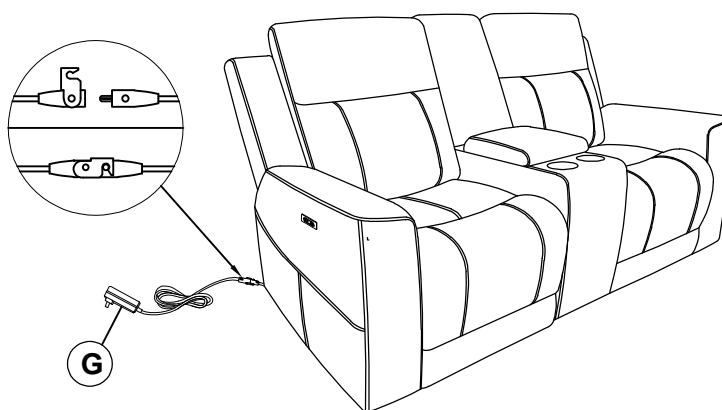

ITEM: **610152P**
ASSEMBLY INSTRUCTIONS
STEP 1

STEP 2

STEP 3
COMPLETE