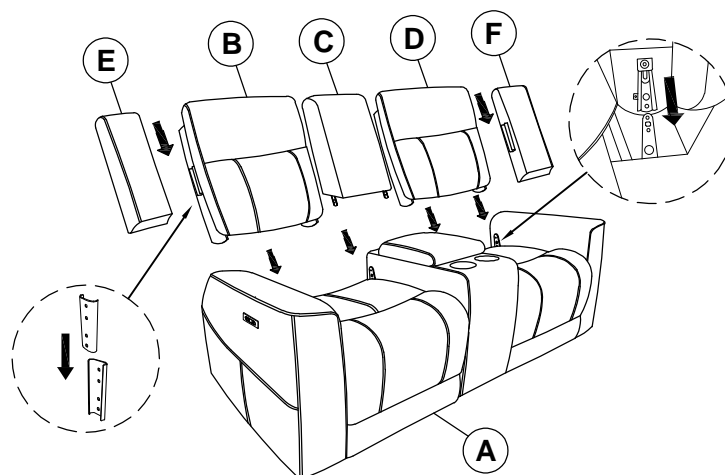

ASSEMBLY INSTRUCTIONS COASTER FINE FURNITURE

Fine Furniture for every stage of life

610152P ***Power Reclining Loveseat***

ITEM: 610152P

ASSEMBLY INSTRUCTIONS

ASSEMBLY TIPS:

- 1.Remove hardware from box and sort by size.
- 2.Please check to see that all hardware and parts are present prior to start of assembly.
- 3.Please follow attached instructions in the same sequence as numbered to assure fast & easy assembly.

ASSEMBLY TIME

5 MINUTES

PARTS IDENTIFICATION

A	SEAT		1PC
B	LEFT BACK		1PC
C	CONSOLE BACK		1PC
D	RIGHT BACK		1PC
E	LEFT EAR		1PC
F	RIGHT EAR		1PC
G	ADAPTER		1PC

ITEM: **610152P**
ASSEMBLY INSTRUCTIONS
STEP 1