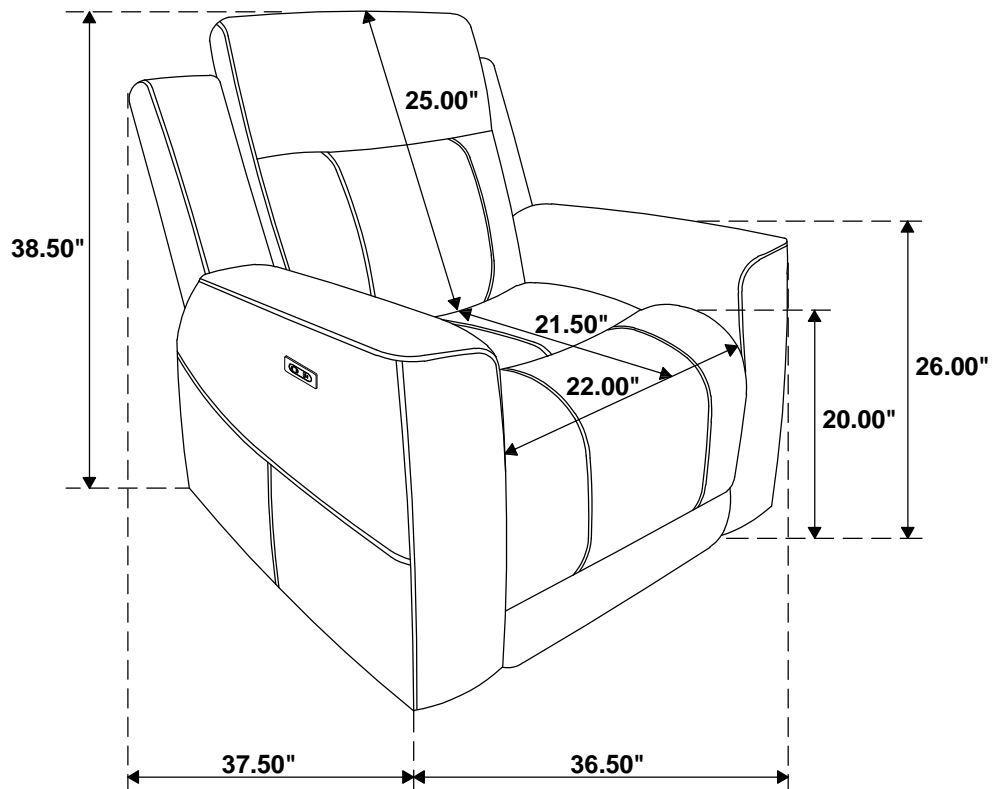

ASSEMBLY INSTRUCTIONS COASTER FINE FURNITURE

Fine Furniture for every stage of life

610153P
Power Recliner

ITEM: 610153P

ASSEMBLY INSTRUCTIONS

ASSEMBLY TIPS:

- 1.Remove hardware from box and sort by size.
- 2.Please check to see that all hardware and parts are present prior to start of assembly.
- 3.Please follow attached instructions in the same sequence as numbered to assure fast & easy assembly.

STEP 2

STEP 3

COMPLETE

ITEM: 610153P

Note: Dimension tolerance $\pm 5\%$