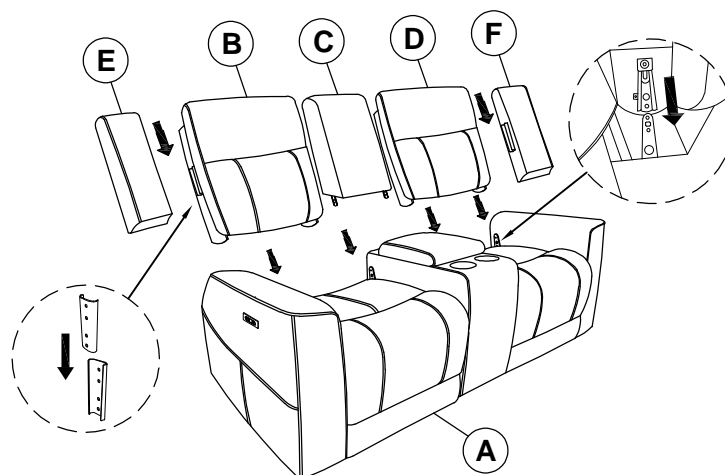

ASSEMBLY INSTRUCTIONS
COASTER FINE FURNITURE

Fine Furniture for every stage of life

610155P
Power Reclining Loveseat

ITEM: 610155P

ASSEMBLY INSTRUCTIONS

ASSEMBLY TIPS:

- 1.Remove hardware from box and sort by size.
- 2.Please check to see that all hardware and parts are present prior to start of assembly.
- 3.Please follow attached instructions in the same sequence as numbered to assure fast & easy assembly.

ASSEMBLY TIME

5 MINUTES

PARTS IDENTIFICATION

A	SEAT		1PC
B	LEFT BACK		1PC
C	CONSOLE BACK		1PC
D	RIGHT BACK		1PC
E	LEFT EAR		1PC
F	RIGHT EAR		1PC
G	ADAPTER		1PC

ITEM: 610155P

ASSEMBLY INSTRUCTIONS

STEP 1

STEP 2

STEP 3

COMPLETE

ITEM: **610155P**

Note: Dimension tolerance $\pm 5\%$