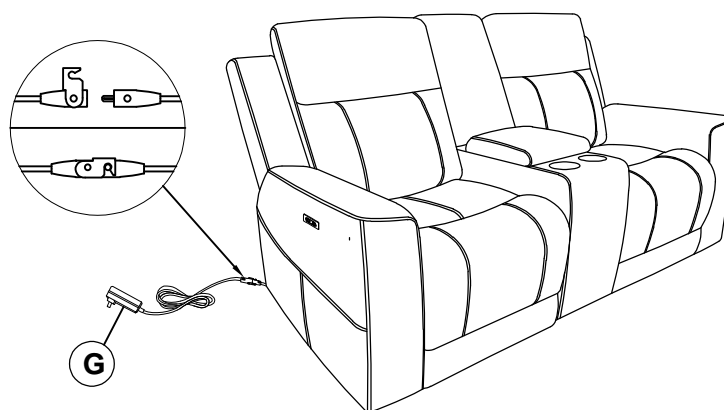

ASSEMBLY INSTRUCTIONS
COASTER FINE FURNITURE

Fine Furniture for every stage of life

610155P
Power Reclining Loveseat

ITEM: 610155P

ASSEMBLY INSTRUCTIONS

ASSEMBLY TIPS:

- 1.Remove hardware from box and sort by size.
- 2.Please check to see that all hardware and parts are present prior to start of assembly.
- 3.Please follow attached instructions in the same sequence as numbered to assure fast & easy assembly.

ASSEMBLY TIME

5 MINUTES

PARTS IDENTIFICATION

A	SEAT		1PC
B	LEFT BACK		1PC
C	CONSOLE BACK		1PC
D	RIGHT BACK		1PC
E	LEFT EAR		1PC
F	RIGHT EAR		1PC
G	ADAPTER		1PC

ITEM: 610155P

ASSEMBLY INSTRUCTIONS

STEP 1

STEP 2

STEP 3

COMPLETE

ITEM: **610155P**

Note: Dimension tolerance $\pm 5\%$