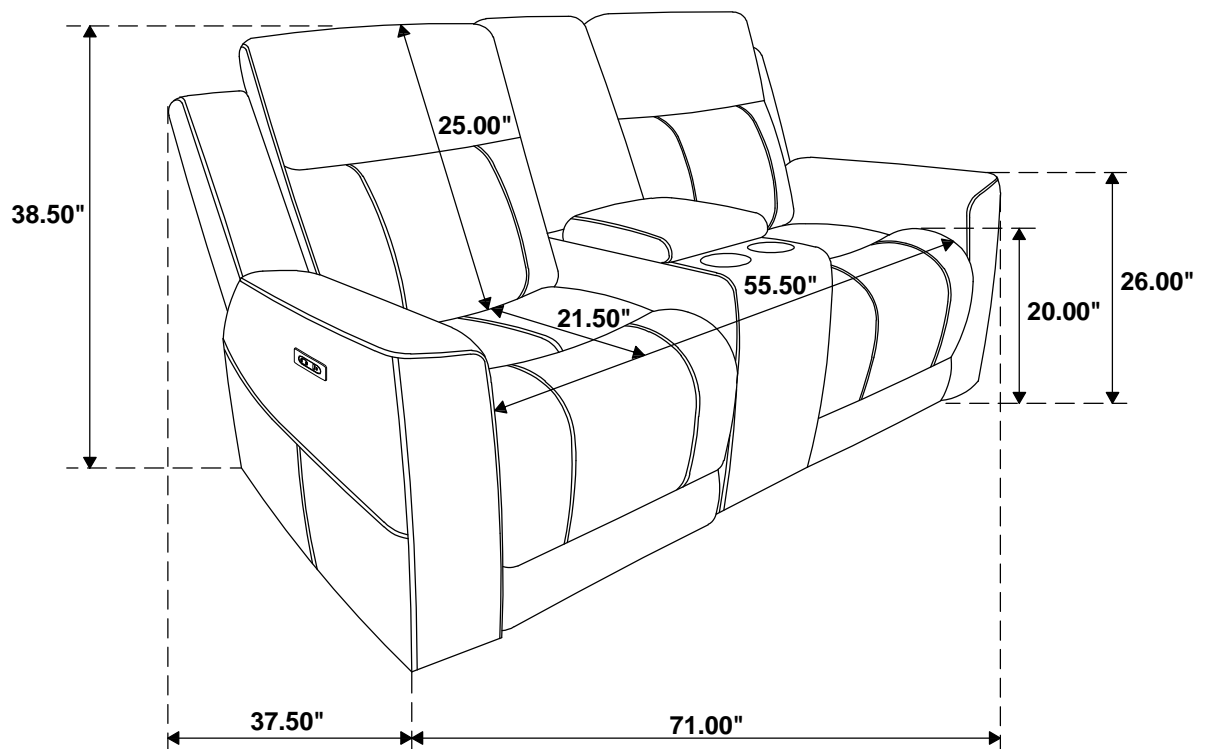

ASSEMBLY INSTRUCTIONS
COASTER FINE FURNITURE

Fine Furniture for every stage of life

610155P
Power Reclining Loveseat

ITEM: 610155P

ASSEMBLY INSTRUCTIONS

ASSEMBLY TIPS:

- 1.Remove hardware from box and sort by size.
- 2.Please check to see that all hardware and parts are present prior to start of assembly.
- 3.Please follow attached instructions in the same sequence as numbered to assure fast & easy assembly.

ASSEMBLY TIME

5 MINUTES

PARTS IDENTIFICATION

A	SEAT		1PC
B	LEFT BACK		1PC
C	CONSOLE BACK		1PC
D	RIGHT BACK		1PC
E	LEFT EAR		1PC
F	RIGHT EAR		1PC
G	ADAPTER		1PC

ITEM: 610155P

ASSEMBLY INSTRUCTIONS

STEP 1

STEP 2

STEP 3

COMPLETE

ITEM: **610155P**

Note: Dimension tolerance $\pm 5\%$