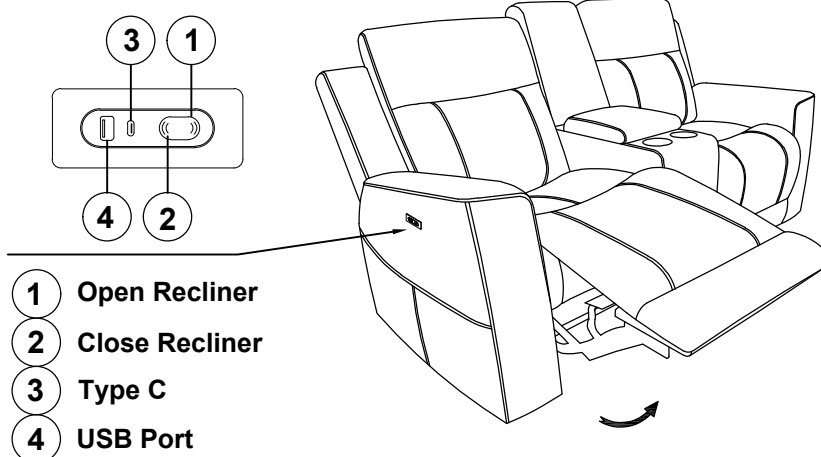

ASSEMBLY INSTRUCTIONS
COASTER FINE FURNITURE

Fine Furniture for every stage of life

610155P
Power Reclining Loveseat

ITEM: 610155P

ASSEMBLY INSTRUCTIONS

ASSEMBLY TIPS:

- 1.Remove hardware from box and sort by size.
- 2.Please check to see that all hardware and parts are present prior to start of assembly.
- 3.Please follow attached instructions in the same sequence as numbered to assure fast & easy assembly.

ASSEMBLY TIME

5 MINUTES

PARTS IDENTIFICATION

A	SEAT		1PC
B	LEFT BACK		1PC
C	CONSOLE BACK		1PC
D	RIGHT BACK		1PC
E	LEFT EAR		1PC
F	RIGHT EAR		1PC
G	ADAPTER		1PC

ITEM: 610155P

ASSEMBLY INSTRUCTIONS

STEP 1

STEP 2

STEP 3

COMPLETE

ITEM: **610155P**

Note: Dimension tolerance $\pm 5\%$