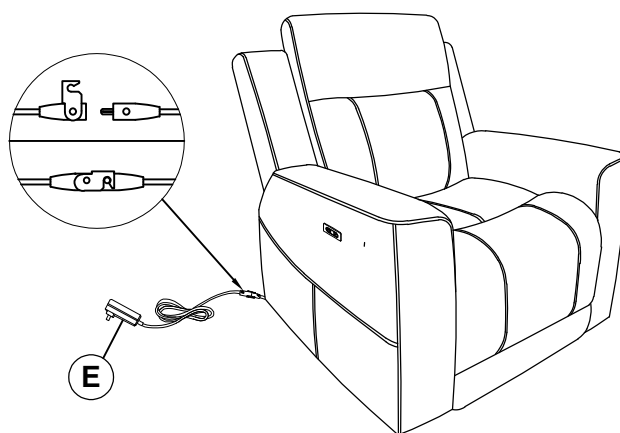

ASSEMBLY INSTRUCTIONS COASTER FINE FURNITURE

Fine Furniture for every stage of life

610156P
Power Recliner

ITEM: 610156P

ASSEMBLY INSTRUCTIONS

ASSEMBLY TIPS:

- 1.Remove hardware from box and sort by size.
- 2.Please check to see that all hardware and parts are present prior to start of assembly.
- 3.Please follow attached instructions in the same sequence as numbered to assure fast & easy assembly.

1PC

D RIGHT EAR

1PC

E ADAPTER

1PC

ITEM: **610156P**
ASSEMBLY INSTRUCTIONS
STEP 1

STEP 2

STEP 3
COMPLETE