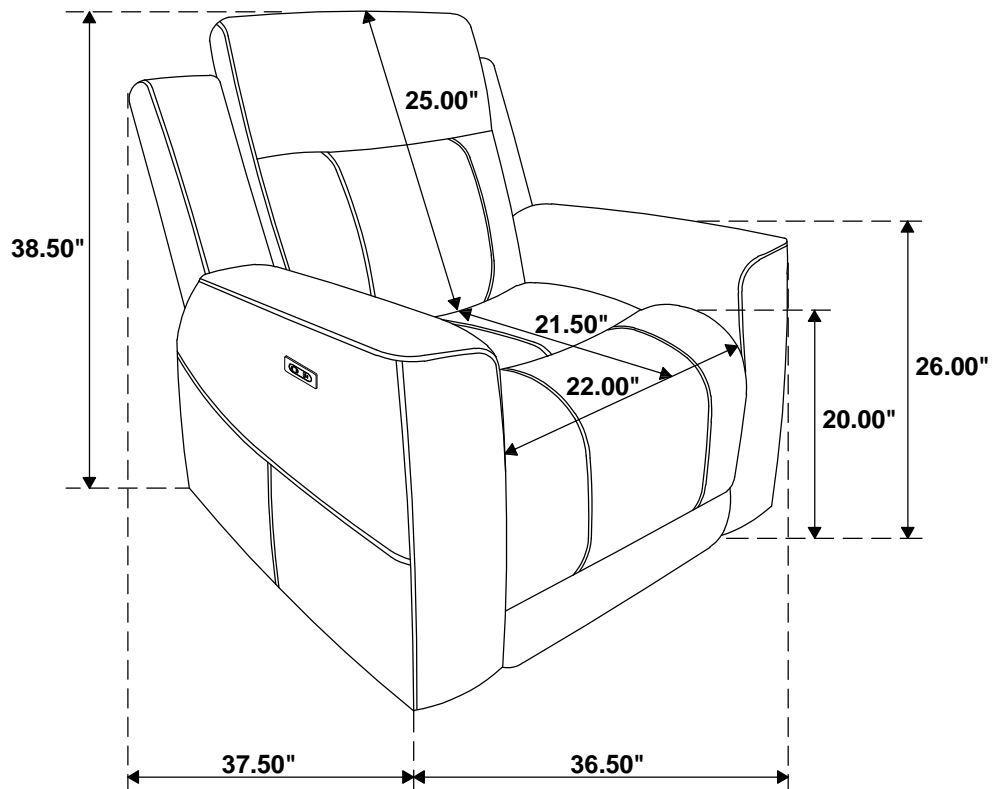

ASSEMBLY INSTRUCTIONS COASTER FINE FURNITURE

Fine Furniture for every stage of life

610156P
Power Recliner

ITEM: 610156P

ASSEMBLY INSTRUCTIONS

ASSEMBLY TIPS:

- 1.Remove hardware from box and sort by size.
- 2.Please check to see that all hardware and parts are present prior to start of assembly.
- 3.Please follow attached instructions in the same sequence as numbered to assure fast & easy assembly.

1PC

D RIGHT EAR

1PC

E ADAPTER

1PC

ITEM: **610156P**
ASSEMBLY INSTRUCTIONS
STEP 1

STEP 2

STEP 3
COMPLETE

ITEM: 610156P

Note: Dimension tolerance $\pm 5\%$