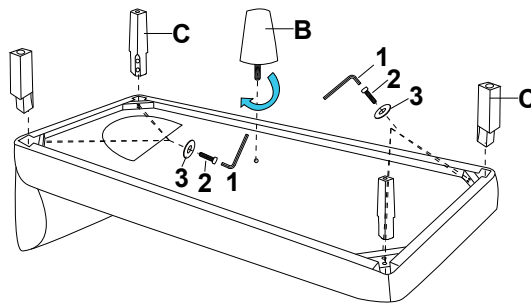

ASSEMBLY TIME

10 MINUTES

PARTS IDENTIFICATION

| | | | |
|---|---|------------|------|
| A |  | BASE | 1PC |
| B |  | MIDDLE LEG | 1PC |
| C |  | LEG | 4PCS |

HARDWARE IDENTIFICATION

| | | | |
|---|---|--------------|------|
| 1 |  | ALLEN WRENCH | 1PC |
| 2 |  | BOLT | 8PCS |
| 3 |  | FLAT WASHER | 8PCS |

ITEM: **551777RAF**

ASSEMBLY INSTRUCTIONS

STEP 1

STEP 2

STEP 3
COMPLETE

ITEM:551777RAF

ITEM:551777RAF

Note:Dimension tolerance±5%