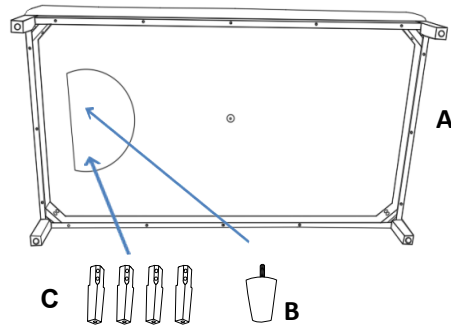

ITEM: **551777LAF**

ASSEMBLY INSTRUCTIONS

STEP 1

STEP 2