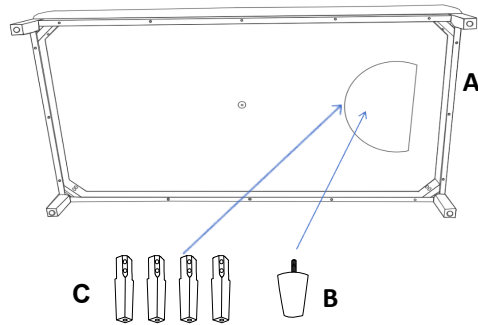

ITEM: **551777RAF**

ASSEMBLY INSTRUCTIONS

STEP 1

STEP 2