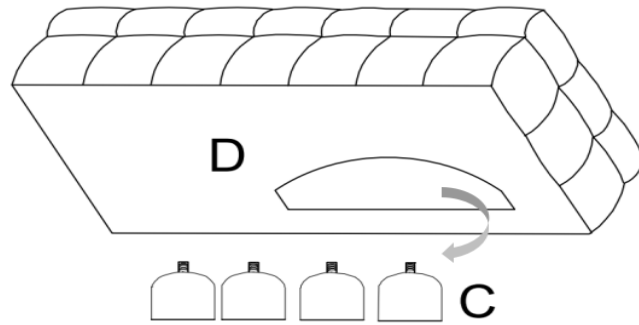

ASSEMBLY TIME

5 MINUTES

PARTS IDENTIFICATION

B2	PART NAME	FIGURE	QUANTITY
D	RAF CHAISE		1PC
B	PILLOW		3PCS
C	LEG		4PCS

ITEM: 551915RAF

ASSEMBLY INSTRUCTIONS

STEP 1

STEP 2

STEP 3

STEP 4

ITEM: 551915RAF
ASSEMBLY INSTRUCTIONS
STEP 5

STEP 6

STEP 7

ITEM: 551915RAF

Note : Dimension tolerance $\pm 5\%$