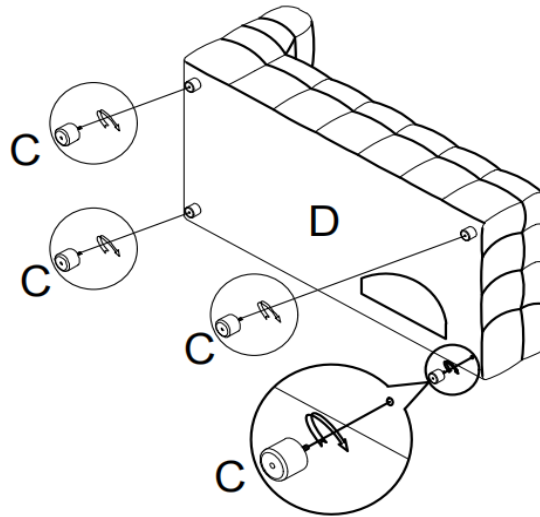

ASSEMBLY TIME

5 MINUTES

PARTS IDENTIFICATION

B2	PART NAME	FIGURE	QUANTITY
D	RAF CHAISE		1PC
B	PILLOW		3PCS
C	LEG		4PCS

ITEM: 551915RAF

ASSEMBLY INSTRUCTIONS

STEP 1

STEP 2

STEP 3

STEP 4

ITEM: 551915RAF
ASSEMBLY INSTRUCTIONS
STEP 5

STEP 6

STEP 7

ITEM: 551915RAF

Note : Dimension tolerance $\pm 5\%$