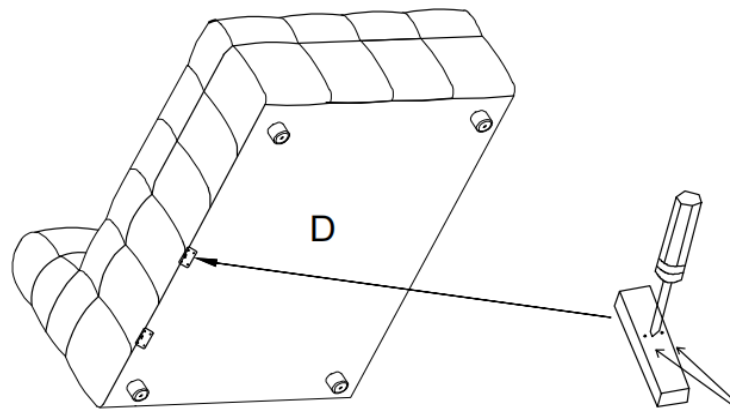

ASSEMBLY TIME

5 MINUTES

PARTS IDENTIFICATION

B2	PART NAME	FIGURE	QUANTITY
D	RAF CHAISE		1PC
B	PILLOW		3PCS
C	LEG		4PCS

ITEM: 551915RAF

ASSEMBLY INSTRUCTIONS

STEP 1

STEP 2

STEP 3

STEP 4

ITEM: 551915RAF
ASSEMBLY INSTRUCTIONS
STEP 5

STEP 6

STEP 7

ITEM: 551915RAF

Note : Dimension tolerance $\pm 5\%$