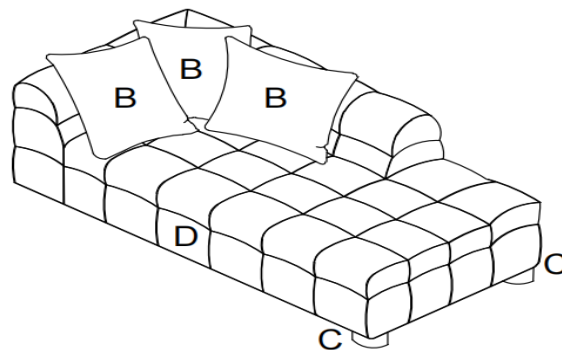

*ASSEMBLY INSTRUCTIONS
COASTER FINE FURNITURE*

Fine Furniture for every stage of life

551915RAF
RAF CHAISE

ITEM: 551915RAF

ASSEMBLY INSTRUCTIONS

ASSEMBLY TIPS:

1. Remove hardware from box and sort by size.
2. Please check to see that all hardware and parts are present prior to start of assembly.
3. Please follow attached instructions in the same sequence as numbered to assure fast & easy assembly.

ASSEMBLY TIME

5 MINUTES

PARTS IDENTIFICATION

B2	PART NAME	FIGURE	QUANTITY
D	RAF CHAISE		1PC
B	PILLOW		3PCS
C	LEG		4PCS

ITEM: 551915RAF

ASSEMBLY INSTRUCTIONS

STEP 1

STEP 2

STEP 3

STEP 4

ITEM: 551915RAF
ASSEMBLY INSTRUCTIONS
STEP 5

STEP 6

STEP 7

ITEM: 551915RAF

Note : Dimension tolerance $\pm 5\%$