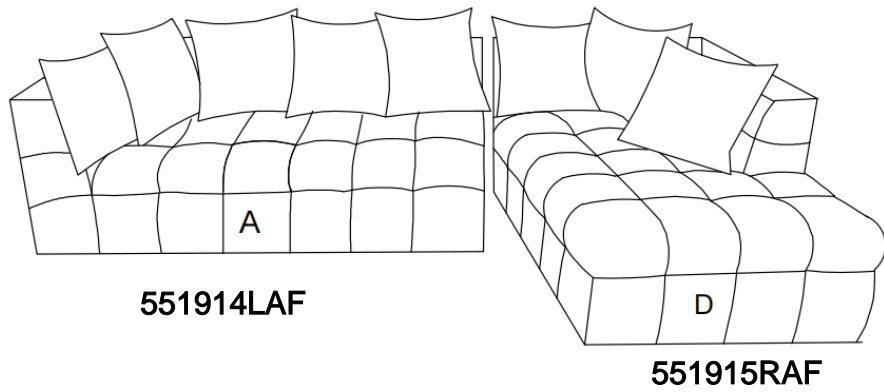

ASSEMBLY TIME

5 MINUTES

PARTS IDENTIFICATION

B2	PART NAME	FIGURE	QUANTITY
D	RAF CHAISE		1PC
B	PILLOW		3PCS
C	LEG		4PCS

ITEM: 551915RAF

ASSEMBLY INSTRUCTIONS

STEP 1

STEP 2

STEP 3

STEP 4

ITEM: 551915RAF
ASSEMBLY INSTRUCTIONS
STEP 5

STEP 6

STEP 7

ITEM: 551915RAF

Note : Dimension tolerance $\pm 5\%$