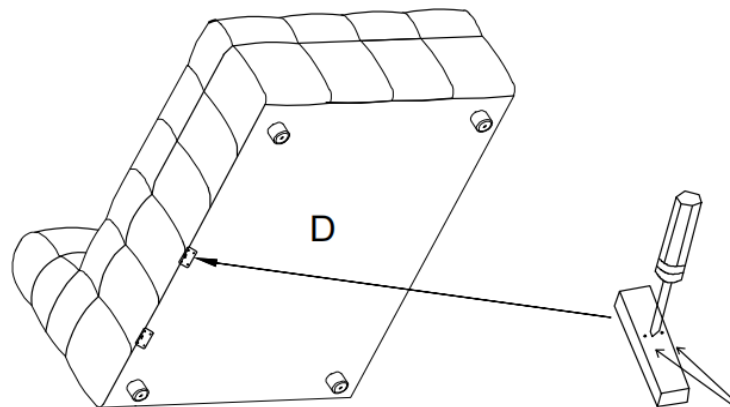

ASSEMBLY TIME

5 MINUTES

PARTS IDENTIFICATION

B2	PART NAME	FIGURE	QUANTITY
D	RAF CHAISE		1PC
B	PILLOW		3PCS
C	LEG		4PCS

ITEM: 551915RAF

ASSEMBLY INSTRUCTIONS

STEP 1

STEP 2

STEP 3

STEP 4

ITEM: 551915RAF
ASSEMBLY INSTRUCTIONS
STEP 5

STEP 6

STEP 7

ITEM: 551915RAF

Note : Dimension tolerance $\pm 5\%$