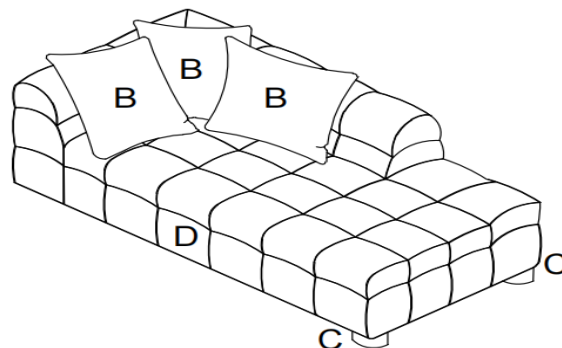

*ASSEMBLY INSTRUCTIONS
COASTER FINE FURNITURE*

Fine Furniture for every stage of life

551915RAF
RAF CHAISE

ITEM: 551915RAF

ASSEMBLY INSTRUCTIONS

ASSEMBLY TIPS:

1. Remove hardware from box and sort by size.
2. Please check to see that all hardware and parts are present prior to start of assembly.
3. Please follow attached instructions in the same sequence as numbered to assure fast & easy assembly.

ASSEMBLY TIME

5 MINUTES

PARTS IDENTIFICATION

B2	PART NAME	FIGURE	QUANTITY
D	RAF CHAISE		1PC
B	PILLOW		3PCS
C	LEG		4PCS

ITEM: 551915RAF

ASSEMBLY INSTRUCTIONS

STEP 1

STEP 2

STEP 3

STEP 4

ITEM: 551915RAF
ASSEMBLY INSTRUCTIONS
STEP 5

STEP 6

STEP 7

ITEM: 551915RAF

Note : Dimension tolerance $\pm 5\%$