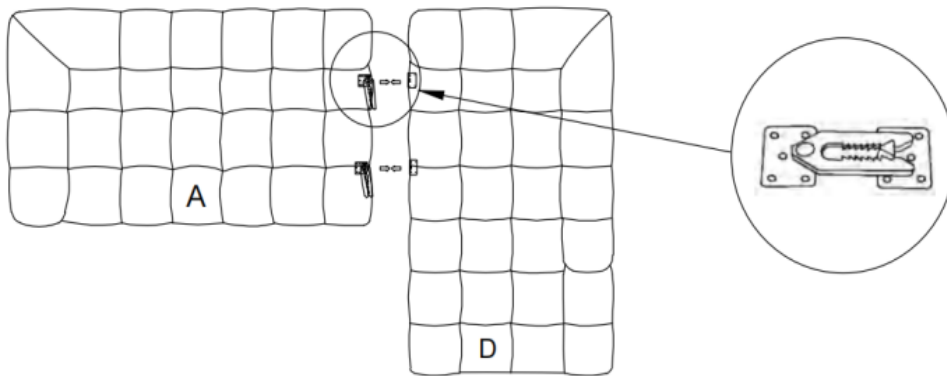

ASSEMBLY TIME

5 MINUTES

PARTS IDENTIFICATION

B2	PART NAME	FIGURE	QUANTITY
D	RAF CHAISE		1PC
B	PILLOW		3PCS
C	LEG		4PCS

ITEM: 551915RAF

ASSEMBLY INSTRUCTIONS

STEP 1

STEP 2

STEP 3

STEP 4

ITEM: 551915RAF
ASSEMBLY INSTRUCTIONS
STEP 5

STEP 6

STEP 7

ITEM: 551915RAF

Note : Dimension tolerance $\pm 5\%$