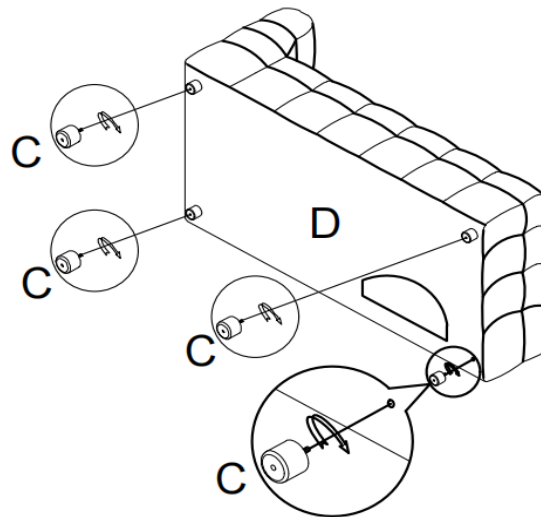

ASSEMBLY TIME

5 MINUTES

PARTS IDENTIFICATION

B2	PART NAME	FIGURE	QUANTITY
D	RAF CHAISE		1PC
B	PILLOW		3PCS
C	LEG		4PCS

ITEM: 551915RAF

ASSEMBLY INSTRUCTIONS

STEP 1

STEP 2

STEP 3

STEP 4

ITEM: 551915RAF
ASSEMBLY INSTRUCTIONS
STEP 5

STEP 6

STEP 7

ITEM: 551915RAF

Note : Dimension tolerance $\pm 5\%$