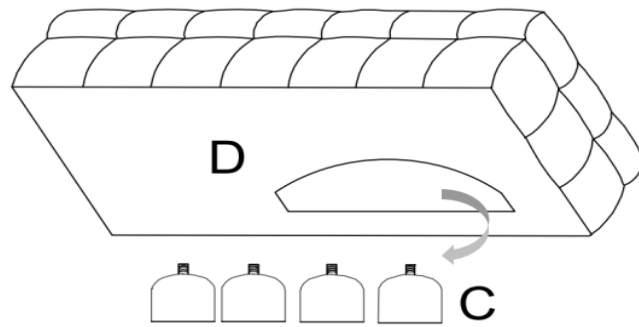

ASSEMBLY TIME

5 MINUTES

PARTS IDENTIFICATION

B2	PART NAME	FIGURE	QUANTITY
D	RAF CHAISE		1PC
B	PILLOW		3PCS
C	LEG		4PCS

ITEM: 551915RAF

ASSEMBLY INSTRUCTIONS

STEP 1

STEP 2

STEP 3

STEP 4

ITEM: 551915RAF
ASSEMBLY INSTRUCTIONS
STEP 5

STEP 6

STEP 7

ITEM: 551915RAF

Note : Dimension tolerance $\pm 5\%$