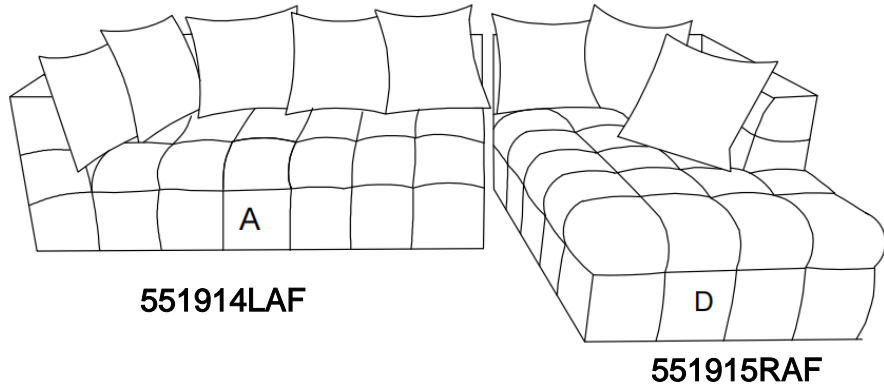

ASSEMBLY TIME

5 MINUTES

PARTS IDENTIFICATION

B2	PART NAME	FIGURE	QUANTITY
D	RAF CHAISE		1PC
B	PILLOW		3PCS
C	LEG		4PCS

ITEM: 551915RAF

ASSEMBLY INSTRUCTIONS

STEP 1

STEP 2

STEP 3

STEP 4

ITEM: 551915RAF
ASSEMBLY INSTRUCTIONS
STEP 5

STEP 6

STEP 7

ITEM: 551915RAF

Note : Dimension tolerance $\pm 5\%$