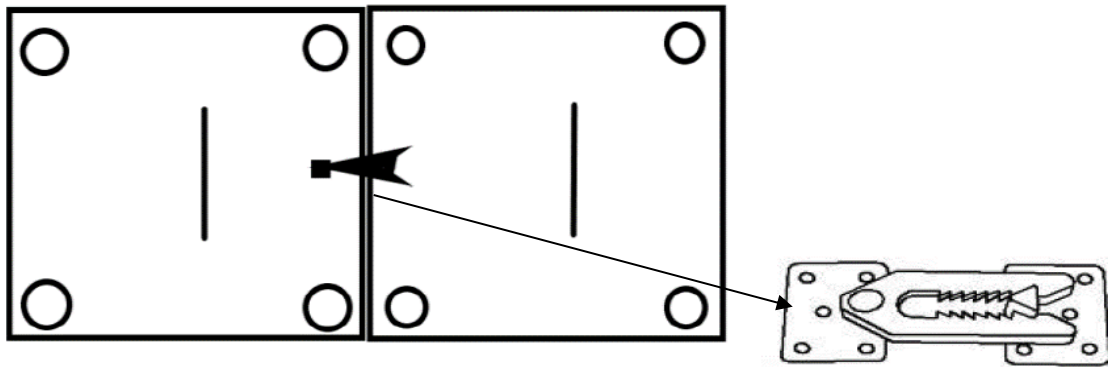

*ASSEMBLY INSTRUCTIONS
COASTER FINE FURNITURE*

Fine Furniture for every stage of life

610360CRN
CORNER

ITEM: 610360CRN

ASSEMBLY INSTRUCTIONS

ASSEMBLY TIPS:

1. Remove hardware from box and sort by size.
2. Please check to see that all hardware and parts are present prior to start of assembly.
3. Please follow attached instructions in the same sequence as numbered to assure fast & easy assembly.

ASSEMBLY TIME

10 MINUTES

PARTS IDENTIFICATION

A		BASE	1PC
B		LEG	4PCS
C		RIGHT BACK CUSHION	1PC
D		LEFT BACK CUSHION	1PC
E		BIG PILLOW	1PC
F		PILLOW	1PC

ITEM: **610360CRN**

ASSEMBLY INSTRUCTIONS

STEP 1

STEP 2

STEP 3
COMPLETE

ITEM:610360CRN

ITEM:610360CRN

Note:Dimension tolerance±5%