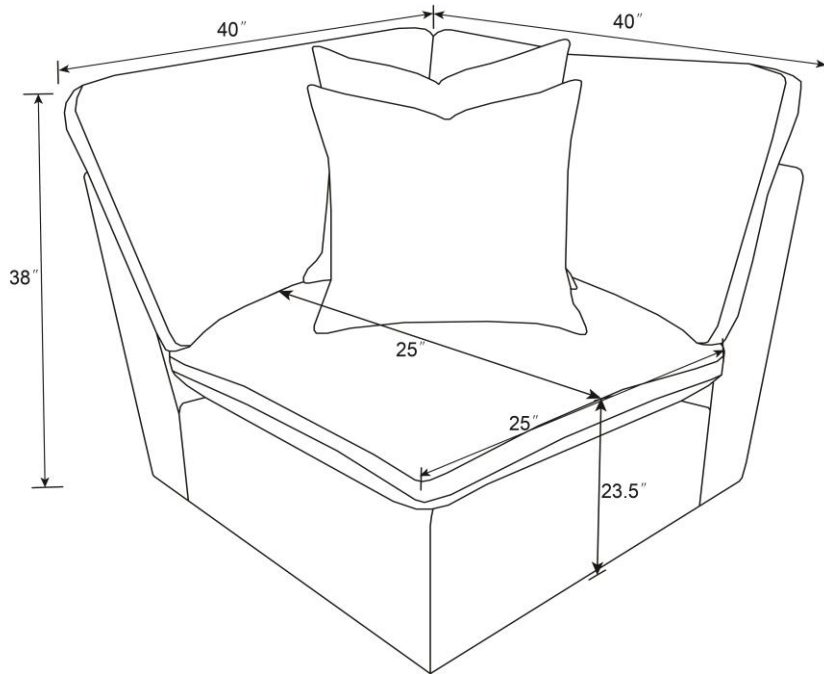

ASSEMBLY TIME

10 MINUTES

PARTS IDENTIFICATION

A		BASE	1PC
B		LEG	4PCS
C		RIGHT BACK CUSHION	1PC
D		LEFT BACK CUSHION	1PC
E		BIG PILLOW	1PC
F		PILLOW	1PC

ITEM: **610360CRN**

ASSEMBLY INSTRUCTIONS

STEP 1

STEP 2

STEP 3
COMPLETE

ITEM:610360CRN

ITEM:610360CRN

Note:Dimension tolerance±5%