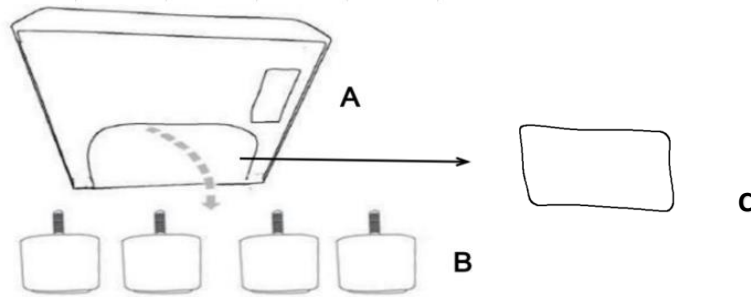

*ASSEMBLY INSTRUCTIONS
COASTER FINE FURNITURE*

Fine Furniture for every stage of life

610360CRN
CORNER

ITEM: 610360CRN

ASSEMBLY INSTRUCTIONS

ASSEMBLY TIPS:

1. Remove hardware from box and sort by size.
2. Please check to see that all hardware and parts are present prior to start of assembly.
3. Please follow attached instructions in the same sequence as numbered to assure fast & easy assembly.

ASSEMBLY TIME

10 MINUTES

PARTS IDENTIFICATION

A		BASE	1PC
B		LEG	4PCS
C		RIGHT BACK CUSHION	1PC
D		LEFT BACK CUSHION	1PC
E		BIG PILLOW	1PC
F		PILLOW	1PC

ITEM: **610360CRN**

ASSEMBLY INSTRUCTIONS

STEP 1

STEP 2

STEP 3
COMPLETE

ITEM:610360CRN

ITEM:610360CRN

Note:Dimension tolerance±5%