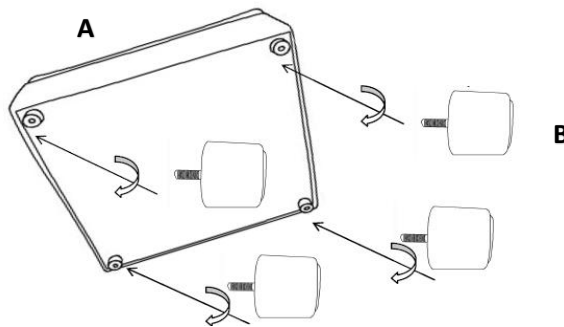

ASSEMBLY TIME

10 MINUTES

PARTS IDENTIFICATION

A		BASE	1PC
B		LEG	4PCS
C		RIGHT BACK CUSHION	1PC
D		LEFT BACK CUSHION	1PC
E		BIG PILLOW	1PC
F		PILLOW	1PC

ITEM: **610360CRN**

ASSEMBLY INSTRUCTIONS

STEP 1

STEP 2

STEP 3
COMPLETE

ITEM:610360CRN

ITEM:610360CRN

Note:Dimension tolerance±5%