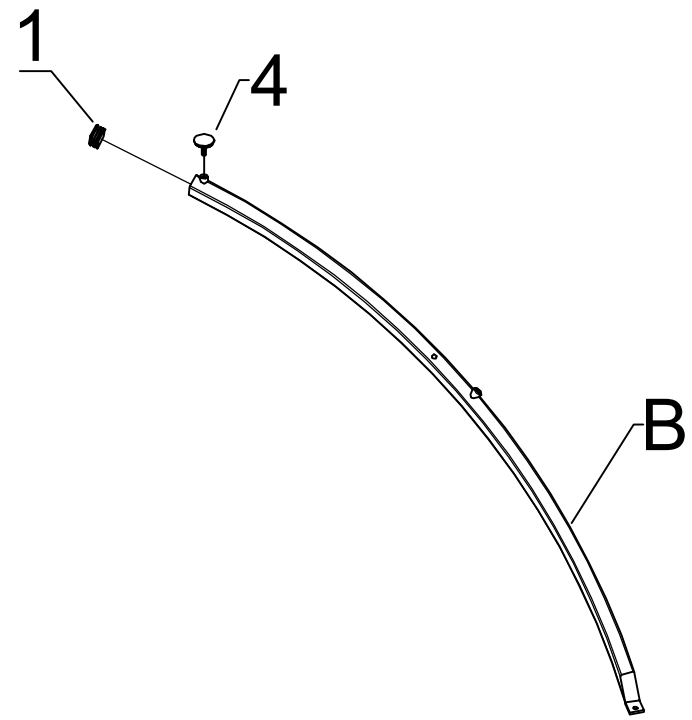

## PARTS IDENTIFICATION

A TOP FRAME

1PC

B LEG

4PCS

C TOP GLASS

1PC

4PCS

5 SUCTION CUP  
(8mm)

4PCS

6 ALLEN WRENCH  
(4mm)

1PC

ITEM: 702588  
**ASSEMBLY INSTRUCTIONS**

**STEP 1** Do not tighten until each step is completed or instructed.

**STEP 2**

# ITEM: 702588 ASSEMBLY INSTRUCTIONS

<b>Product Size : 900 X 900 X 508 H (MM)</b>
<b>Product Size : 35 1/2" X 35 1/2" X 20"</b>

Note : Dimension tolerance ±5%