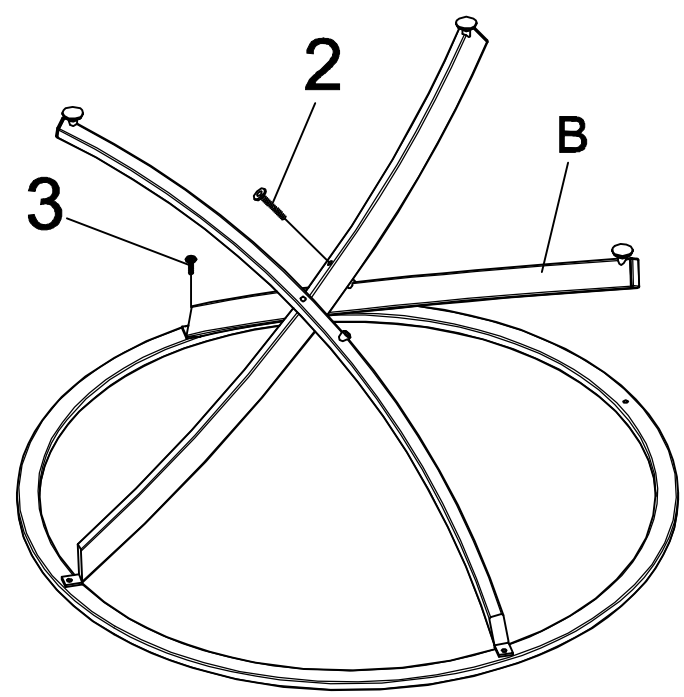

ITEM: 702588
ASSEMBLY INSTRUCTIONS
STEP 3

STEP 4