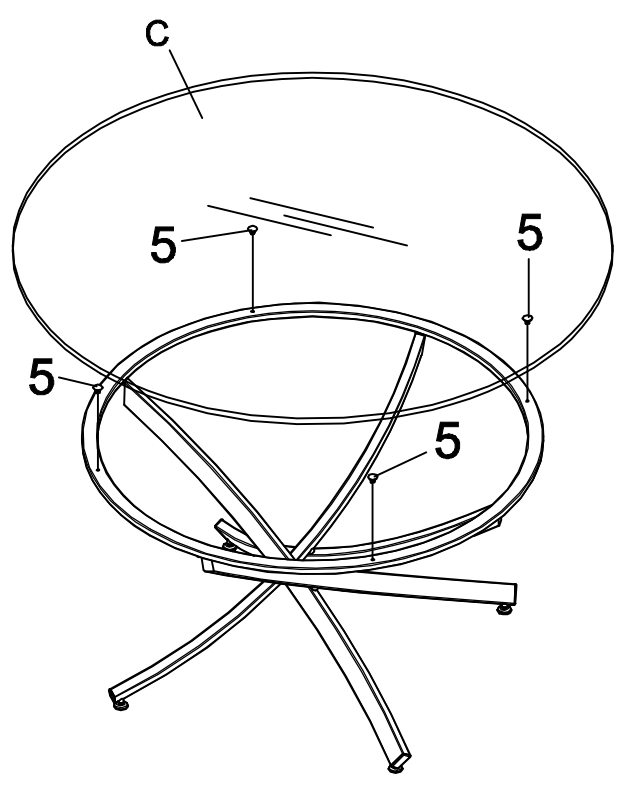

## PARTS IDENTIFICATION

A TOP FRAME

1PC

B LEG

4PCS

C TOP GLASS

1PC

4PCS

5 SUCTION CUP  
(8mm)

4PCS

6 ALLEN WRENCH  
(4mm)

1PC

ITEM: 702588  
**ASSEMBLY INSTRUCTIONS**

**STEP 1** Do not tighten until each step is completed or instructed.

**STEP 2**

ITEM: 702588  
ASSEMBLY INSTRUCTIONS  
STEP 3

STEP 4

ITEM: 702588  
ASSEMBLY INSTRUCTIONS  
STEP 5

STEP 6

# ITEM: 702588 ASSEMBLY INSTRUCTIONS

<b>Product Size : 900 X 900 X 508 H (MM)</b>
<b>Product Size : 35 1/2" X 35 1/2" X 20"</b>

Note : Dimension tolerance ±5%