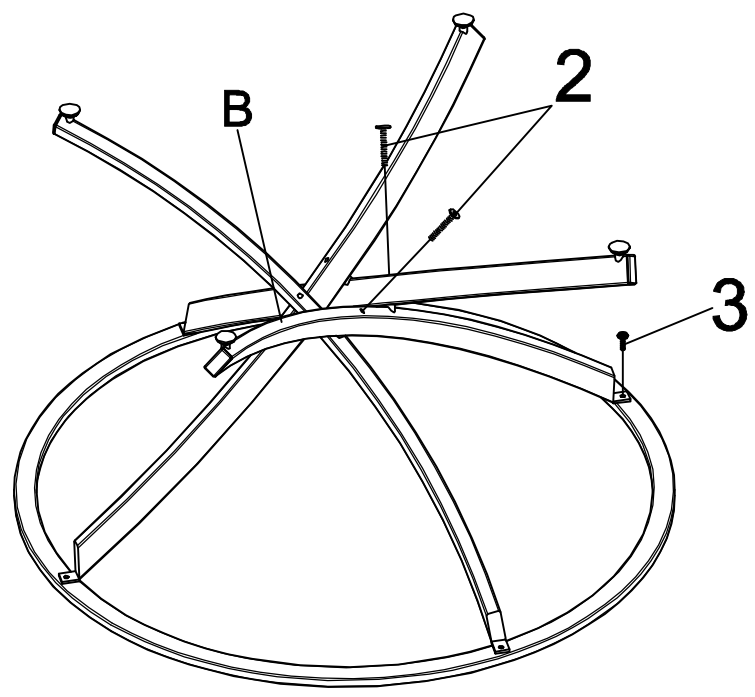

## PARTS IDENTIFICATION

A TOP FRAME

1PC

B LEG

4PCS

C TOP GLASS

1PC

4PCS

5 SUCTION CUP  
(8mm)

4PCS

6 ALLEN WRENCH  
(4mm)

1PC

ITEM: 702588  
**ASSEMBLY INSTRUCTIONS**

**STEP 1** Do not tighten until each step is completed or instructed.

**STEP 2**

ITEM: 702588  
ASSEMBLY INSTRUCTIONS  
STEP 3

STEP 4

ITEM: 702588  
ASSEMBLY INSTRUCTIONS  
STEP 5

STEP 6

# ITEM: 702588 ASSEMBLY INSTRUCTIONS

<b>Product Size : 900 X 900 X 508 H (MM)</b>
<b>Product Size : 35 1/2" X 35 1/2" X 20"</b>

Note : Dimension tolerance ±5%