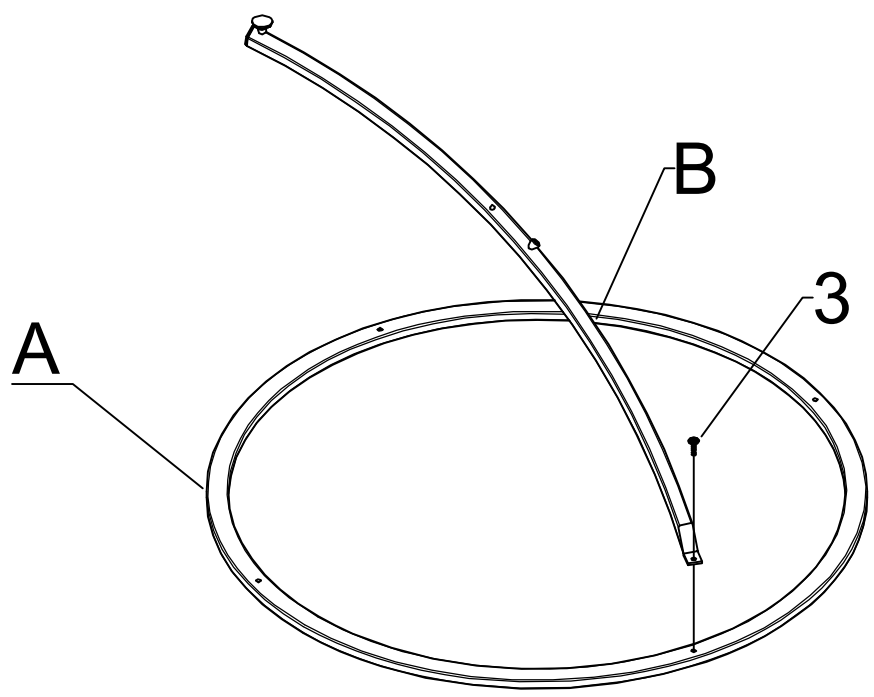

## PARTS IDENTIFICATION

A TOP FRAME

1PC

B LEG

4PCS

C TOP GLASS

1PC

4PCS

5 SUCTION CUP  
(8mm)

4PCS

6 ALLEN WRENCH  
(4mm)

1PC

ITEM: 702588  
**ASSEMBLY INSTRUCTIONS**

**STEP 1** Do not tighten until each step is completed or instructed.

**STEP 2**

ITEM: 702588  
ASSEMBLY INSTRUCTIONS  
STEP 3

STEP 4

ITEM: 702588  
ASSEMBLY INSTRUCTIONS  
STEP 5

STEP 6

# ITEM: 702588 ASSEMBLY INSTRUCTIONS

<b>Product Size : 900 X 900 X 508 H (MM)</b>
<b>Product Size : 35 1/2" X 35 1/2" X 20"</b>

Note : Dimension tolerance ±5%