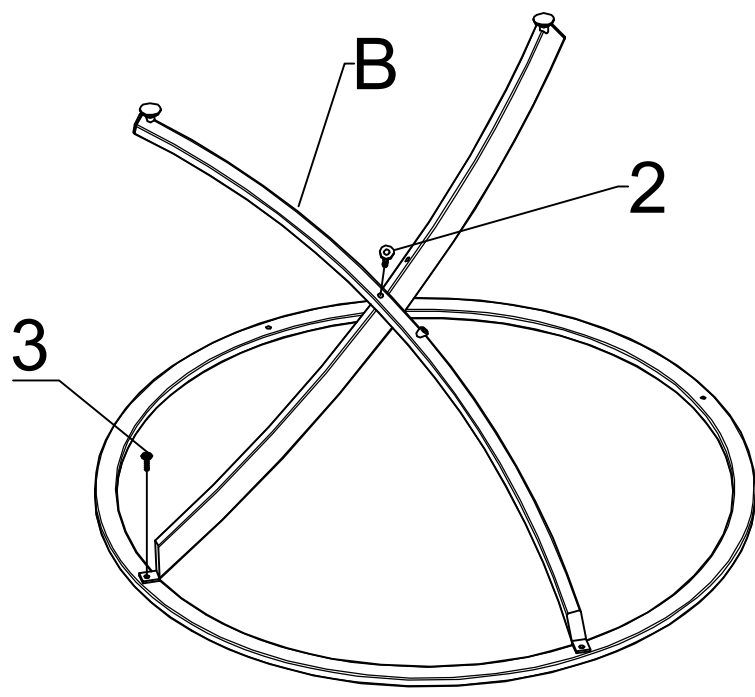

ITEM: 702588
ASSEMBLY INSTRUCTIONS
STEP 3